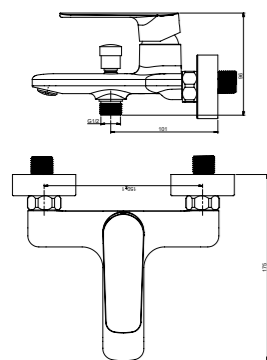

3178-10

3178 series, sleek and modern design

Single lever wall-mounted bath & shower mixer with diverter / brass body, zinc handle / Ø35mm ceramic cartridge /with aerator / surface treatment available with electro-plating, painting, electro-coating, PVD etc.