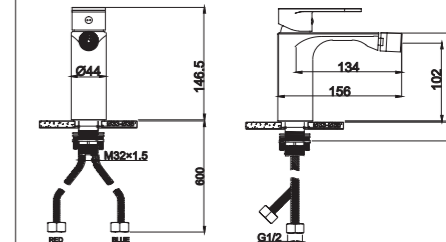

2012-40

2012 series, compact and sleek design

Single lever above counter bidet mixer / brass body, zinc handle / ø35mm ceramic cartridge / with 360° aerator / surface treatment available with electro-plating, painting, electro-coating, PVD etc.