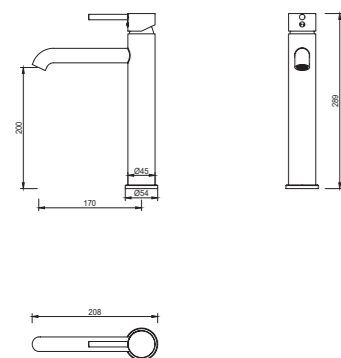

2011-31

2011 series, stainless steel 304 solid construction

Single lever above counter vessel basin mixer / s/s 304 body, zinc handle / Ø25mm ceramic cartridge /with aerator / surface treatment available with electro-plating, painting, electro-coating, PVD etc.