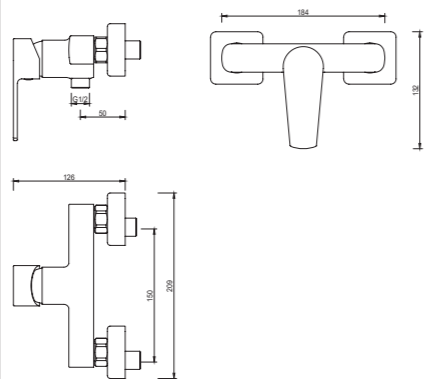

3080-20

3080 series, sleek and modern design

Single lever wall-mounted shower mixer / brass body, zinc handle / Ø35mm ceramic cartridge / surface treatment available with electro-plating, painting, electro-coating, PVD etc.