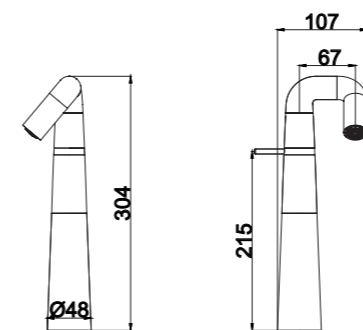

2047-33

2047 series, stylish design, cold-open, energy saving

Single lever above counter vessel basin mixer / brass body, zinc handle / cold-open 90° ceramic cartridge /360° swivel spout with aerator / surface treatment available with electro-plating, painting, electro-coating, PVD etc.