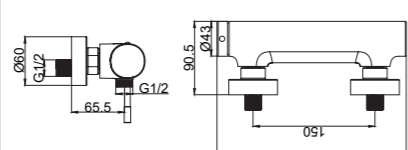

2122-20

2122 series, round shape, sleek and modern design

Single lever wall-mounted shower mixer / brass body, zinc handle / Ø35mm ceramic cartridge / surface treatment available with electro-plating, painting, electro-coating, PVD etc.