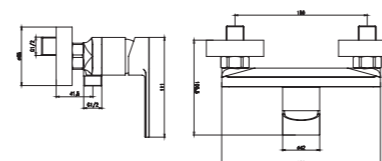

3378-10

3378 series, sleek and modern design

Single lever wall-mounted bath & shower mixer with diverter / brass body, zinc handle / Ø35mm ceramic cartridge /with aerator / surface treatment available with electro-plating, painting, electro-coating, PVD etc.

3378-20

3378 series, sleek and modern design

Single lever wall-mounted shower mixer / brass body, zinc handle / Ø35mm ceramic cartridge / surface treatment available with electro-plating, painting, electro-coating, PVD etc.

3378-30

3378 series, sleek and modern design

Single lever above counter basin mixer / brass body, zinc handle / Ø35mm ceramic cartridge / with aerator / surface treatment available with electro-plating, painting, electro-coating, PVD etc.

3378-10K1

3378 series, sleek and modern design

Single lever wall-mounted bath & shower mixer with handshower kit /brass body, zinc handle / Ø35mm ceramic cartridge /with aerator / 1.5m shower hose / 3-function handshower / wall-mounted shower holder / surface treatment available with electro-plating, painting, electro-coating, PVD etc.

3378-10K2

3378 series, sleek and modern design

Single lever wall-mounted bath & shower mixer with sliding shower kit /brass body, zinc handle / Ø35mm ceramic cartridge /with aerator / 1.5m shower hose / 3-function handshower / wall-mounted sliding bar / surface treatment available with electro-plating, painting, electro-coating, PVD etc.

3378-20K1

3378 series, sleek and modern design

Single lever wall-mounted shower mixer with handshower kit /brass body, zinc handle / Ø35mm ceramic cartridge /with aerator / 1.5m shower hose / 3-function handshower / wall-mounted shower holder / surface treatment available with electro-plating, painting, electro-coating, PVD etc.