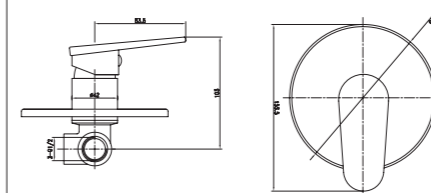

Single lever embedded shower mixer/ brass body, zinc handle / Ø35mm ceramic cartridge / rain shower head and shower arm / surface treatment available with electro-plating, painting, electro-coating, PVD etc.