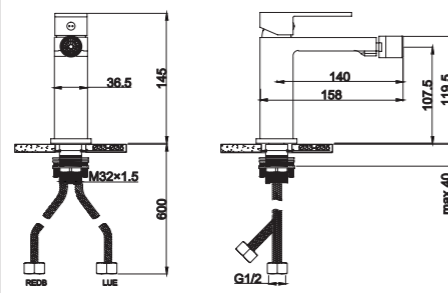

2020-40

2020 series, square and modern design

Single lever above counter bidet mixer / brass body, zinc handle / ø26mm ceramic cartridge top sealing /with 360° aerator / surface treatment available with electro-plating, painting, electro-coating, PVD etc.