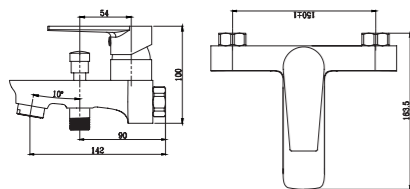

Single lever wall-mounted bath & shower mixer with diverter / brass body, zinc handle / Ø35mm ceramic cartridge /with aerator / surface treatment available with electro-plating, painting, electro-coating, PVD etc.