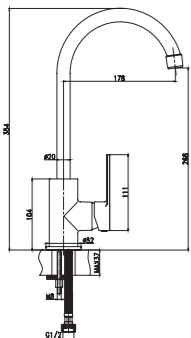

Single lever above counter kitchen sink mixer / brass body, zinc handle / Ø35mm ceramic cartridge /with aerator / surface treatment available with electro-plating, painting, electro-coating, PVD etc.