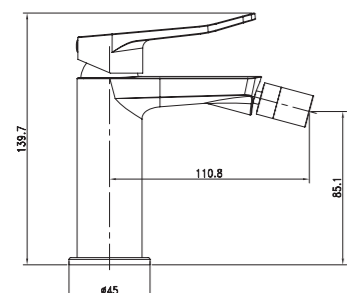

3074-40

3074 series, sleek and modern design

Single lever above counter bidet mixer / brass body, zinc handle / Ø35mm ceramic cartridge / with 360° aerator / surface treatment available with electro-plating, painting, electro-coating, PVD etc.