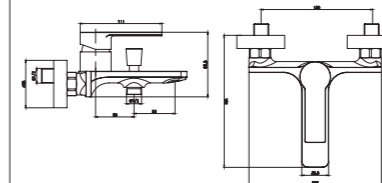

3378-10

3378 series, sleek and modern design

Single lever wall-mounted bath & shower mixer with diverter / brass body, zinc handle / Ø35mm ceramic cartridge /with aerator / surface treatment available with electro-plating, painting, electro-coating, PVD etc.

3378-20

3378 series, sleek and modern design

Single lever wall-mounted shower mixer / brass body, zinc handle / Ø35mm ceramic cartridge / surface treatment available with electro-plating, painting, electro-coating, PVD etc.

3378-30

3378 series, sleek and modern design

Single lever above counter basin mixer / brass body, zinc handle / Ø35mm ceramic cartridge / with aerator / surface treatment available with electro-plating, painting, electro-coating, PVD etc.

3378-10K1

3378 series, sleek and modern design

Single lever wall-mounted bath & shower mixer with handshower kit /brass body, zinc handle / Ø35mm ceramic cartridge /with aerator / 1.5m shower hose / 3-function handshower / wall-mounted shower holder / surface treatment available with electro-plating, painting, electro-coating, PVD etc.

3378-10K2

3378 series, sleek and modern design

Single lever wall-mounted bath & shower mixer with sliding shower kit /brass body, zinc handle / Ø35mm ceramic cartridge /with aerator / 1.5m shower hose / 3-function handshower / wall-mounted sliding bar / surface treatment available with electro-plating, painting, electro-coating, PVD etc.

3378-20K1

3378 series, sleek and modern design

Single lever wall-mounted shower mixer with handshower kit /brass body, zinc handle / Ø35mm ceramic cartridge /with aerator / 1.5m shower hose / 3-function handshower / wall-mounted shower holder / surface treatment available with electro-plating, painting, electro-coating, PVD etc.