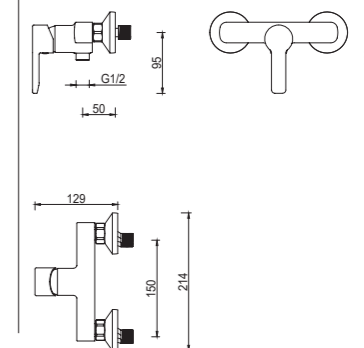

Single lever wall-mounted shower mixer with handshower kit /brass body, zinc handle / Ø35mm ceramic cartridge /with aerator / 1.5m shower hose / 3-function handshower / wall-mounted shower holder / surface treatment available with electro-plating, painting, electro-coating, PVD etc.