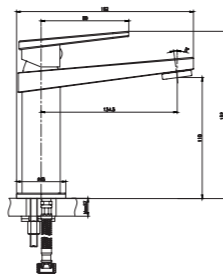

Single lever above counter basin mixer / brass body, zinc handle / Ø35mm ceramic cartridge / with aerator / surface treatment available with electro-plating, painting, electro-coating, PVD etc.