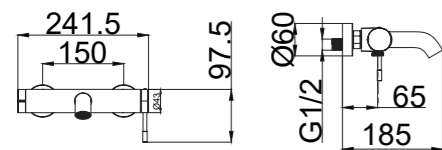

Upgrade your bathroom with this stylish and high-quality fixture today.

SERIES
2122

2122-10

2122 series, round shape, sleek and modern design

Single lever wall-mounted bath & shower mixer with diverter / brass body, zinc handle / Ø35mm ceramic cartridge /with aerator / surface treatment available with electro-plating, painting, electro-coating, PVD etc.