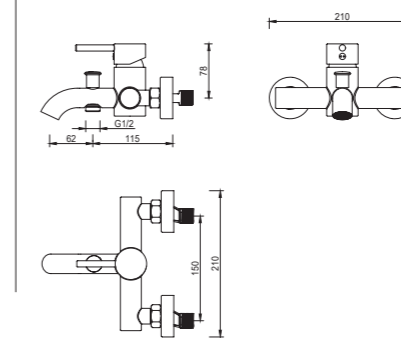

2011-10

2011 series, stainless steel 304 solid construction

Single lever wall-mounted bath & shower mixer with diverter / s/s 304 body, zinc handle / Ø35mm ceramic cartridge /with aerator / surface treatment available with electro-plating, painting, electro-coating, PVD etc.

2011-20

2011 series, stainless steel 304 solid construction

Single lever wall-mounted shower mixer / s/s 304 body, zinc handle / Ø35mm ceramic cartridge / surface treatment available with electro-plating, painting, electro-coating, PVD etc.

2011-30

2011 series, stainless steel 304 solid construction

Single lever above counter basin mixer / s/s 304 body, zinc handle / Ø25mm ceramic cartridge / with aerator / surface treatment available with electro-plating, painting, electro-coating, PVD etc.

2011-10K1

2011 series, stainless steel 304 solid construction

Single lever wall-mounted bath & shower mixer with handshower kit / s/s 304 body, zinc handle / Ø35mm ceramic cartridge /with aerator / 1.5m shower hose / 3-function handshower / wall-mounted shower holder / surface treatment available with electro-plating, painting, electro-coating, PVD etc.

2011-10K2

2011 series, stainless steel 304 solid construction

Single lever wall-mounted bath & shower mixer with sliding shower kit / s/s 304 body, zinc handle / Ø35mm ceramic cartridge /with aerator / 1.5m shower hose / 3-function handshower / wall-mounted sliding bar / surface treatment available with electro-plating, painting, electro-coating, PVD etc.

2011-20K1

2011 series, stainless steel 304 solid construction