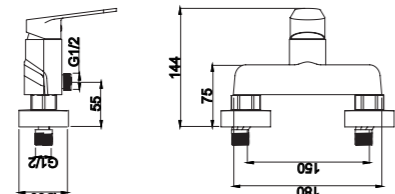

Single lever wall-mounted shower mixer / brass body, zinc handle / ø35mm ceramic cartridge / surface treatment available with electro-plating, painting, electro-coating, PVD etc.