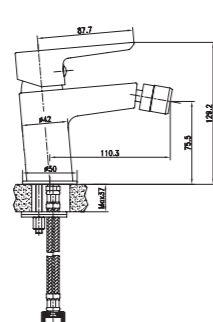

3327-40

3327 series, sleek and modern design

Single lever above counter bidet mixer / brass body, zinc handle / Ø30mm ceramic cartridge / with 360° aerator / surface treatment available with electro-plating, painting, electro-coating, PVD etc.