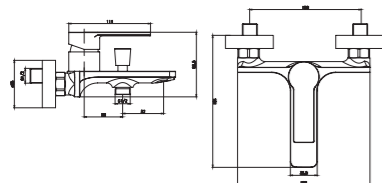

3378-10

3378 series, sleek and modern design

Single lever wall-mounted bath & shower mixer with diverter / brass body, zinc handle / Ø35mm ceramic cartridge /with aerator / surface treatment available with electro-plating, painting, electro-coating, PVD etc.