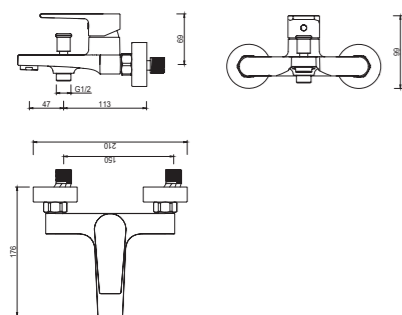

3397-10

3397 series, sleek and modern design

Single lever wall-mounted bath & shower mixer with diverter / brass body, zinc handle / Ø35mm ceramic cartridge /with aerator / surface treatment available with electro-plating, painting, electro-coating, PVD etc.