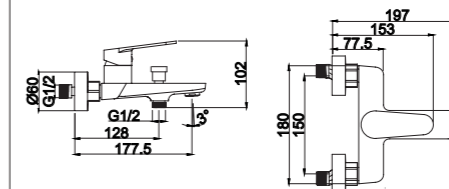

2027-10

2027 series, square and modern design

Single lever wall-mounted bath & shower mixer with diverter / brass body, zinc handle / ø35mm ceramic cartridge /with aerator / surface treatment available with electro-plating, painting, electro-coating, PVD etc.

2027-20

2027 series, square and modern design

Single lever wall-mounted shower mixer / brass body, zinc handle / ø35mm ceramic cartridge / surface treatment available with electro-plating, painting, electro-coating, PVD etc.

2027-30

2027 series, square and modern design

Single lever above counter basin mixer / brass body, zinc handle / ø26mm ceramic cartridge / with aerator / surface treatment available with electro-plating, painting, electro-coating, PVD etc.

2027-10K1

2012 series, compact and sleek design

Single lever wall-mounted bath & shower mixer with handshower kit / brass body, zinc handle / ø35mm ceramic cartridge /with aerator / 1.5m shower hose / 3-function handshower / wall-mounted shower holder / surface treatment available with electro-plating, painting, electro-coating, PVD etc.

2027-10K2

2012 series, compact and sleek design

Single lever wall-mounted bath & shower mixer with sliding shower kit / brass body, zinc handle / ø35mm ceramic cartridge /with aerator / 1.5m shower hose / 3-function handshower / wall-mounted sliding bar / surface treatment available with electro-plating, painting, electro-coating, PVD etc.

2027-20K1

2012 series, compact and sleek design