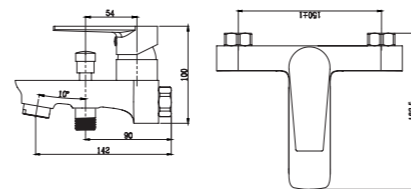

3187-10

3187 series, top quality, DVGW certified

Single lever wall-mounted bath & shower mixer with diverter / brass body, zinc handle / Ø35mm ceramic cartridge /with aerator / surface treatment available with electro-plating, painting, electro-coating, PVD etc.

3187-20

3187 series, top quality, DVGW certified

Single lever wall-mounted shower mixer / brass body, zinc handle / Ø35mm ceramic cartridge / surface treatment available with electro-plating, painting, electro-coating, PVD etc.

3187-30

3187 series, top quality, DVGW certified

Single lever above counter basin mixer / brass body, zinc handle / Ø30mm ceramic cartridge / with aerator / surface treatment available with electro-plating, painting, electro-coating, PVD etc.

3187-10K1

3187 series, sleek and modern design

Single lever wall-mounted bath & shower mixer with handshower kit /brass body, zinc handle / Ø35mm ceramic cartridge /with aerator / 1.5m shower hose / 3-function handshower / wall-mounted shower holder / surface treatment available with electro-plating, painting, electro-coating, PVD etc.

3187-10K2

3187 series, sleek and modern design

Single lever wall-mounted bath & shower mixer with sliding shower kit /brass body, zinc handle / Ø35mm ceramic cartridge /with aerator / 1.5m shower hose / 3-function handshower / wall-mounted sliding bar / surface treatment available with electro-plating, painting, electro-coating, PVD etc.

3187-20K1

3187 series, sleek and modern design