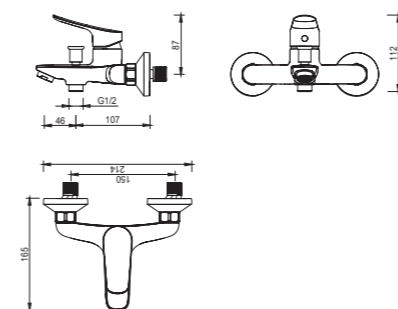

Single lever wall-mounted bath & shower mixer with handshower kit /brass body, zinc handle / Ø35mm ceramic cartridge /with aerator / 1.5m shower hose / 3-function handshower / wall-mounted shower holder / surface treatment available with electro-plating, painting, electro-coating, PVD etc.