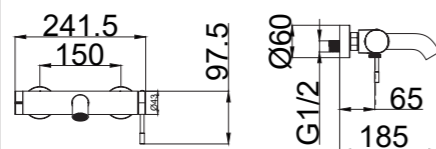

2122-10

2122 series, round shape, sleek and modern design

Single lever wall-mounted bath & shower mixer with diverter / brass body, zinc handle / Ø35mm ceramic cartridge /with aerator / surface treatment available with electro-plating, painting, electro-coating, PVD etc.

2122-20

2122 series, round shape, sleek and modern design

Single lever wall-mounted shower mixer / brass body, zinc handle / Ø35mm ceramic cartridge / surface treatment available with electro-plating, painting, electro-coating, PVD etc.

2122-30

2122 series, round shape, sleek and modern design

Single lever above counter basin mixer / brass body, zinc handle / Ø25mm ceramic cartridge / with aerator / surface treatment available with electro-plating, painting, electro-coating, PVD etc.

2122-20K1

2122 series, round shape, sleek and modern design

Single lever wall-mounted shower mixer with handshower kit / brass body, zinc handle / Ø35mm ceramic cartridge /with aerator / 1.5m shower hose / 3-function handshower / wall-mounted shower holder / surface treatment available with electro-plating, painting, electro-coating, PVD etc.

2122-20K2

2122 series, round shape, sleek and modern design

Single lever wall-mounted shower mixer with sliding shower kit / brass body, zinc handle / Ø35mm ceramic cartridge /with aerator / 1.5m shower hose / 3-function handshower / wall-mounted sliding bar / surface treatment available with electro-plating, painting, electro-coating, PVD etc.

2122-31

2122 series, round shape, sleek and modern design

Single lever above counter vessel basin mixer / brass body, zinc handle / Ø25mm ceramic cartridge /with aerator / surface treatment available with electro-plating, painting, electro-coating, PVD etc.

2122-10K1