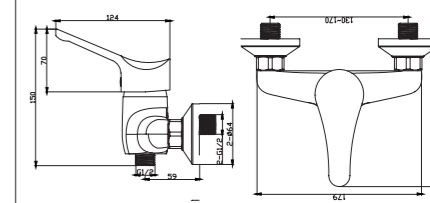

4134-10

4134 series, top quality, DVGW certified

Single lever wall-mounted bath & shower mixer with diverter / brass body, zinc handle / Ø35mm ceramic cartridge /with aerator / surface treatment available with electro-plating, painting, electro-coating, PVD etc.

4134-20

4134 series, top quality, DVGW certified

Single lever wall-mounted shower mixer / brass body, zinc handle / Ø35mm ceramic cartridge / surface treatment available with electro-plating, painting, electro-coating, PVD etc.

4134-30

4134 series, top quality, DVGW certified

Single lever above counter basin mixer / brass body, zinc handle / Ø30mm ceramic cartridge / with aerator / surface treatment available with electro-plating, painting, electro-coating, PVD etc.

4134-10K1

4134 series, sleek and modern design

Single lever wall-mounted bath & shower mixer with handshower kit /brass body, zinc handle / Ø35mm ceramic cartridge /with aerator / 1.5m shower hose / 3-function handshower / wall-mounted shower holder / surface treatment available with electro-plating, painting, electro-coating, PVD etc.

4134-10K2

4134 series, sleek and modern design

Single lever wall-mounted bath & shower mixer with sliding shower kit /brass body, zinc handle / Ø35mm ceramic cartridge /with aerator / 1.5m shower hose / 3-function handshower / wall-mounted sliding bar / surface treatment available with electro-plating, painting, electro-coating, PVD etc.

4134-20K1

4134 series, sleek and modern design