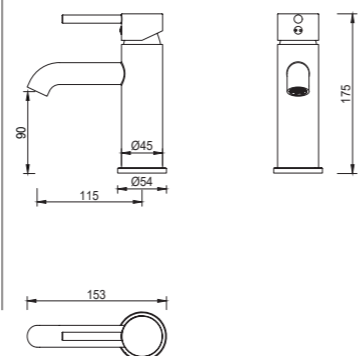

2011-30

2011 series, stainless steel 304 solid construction

Single lever above counter basin mixer / s/s 304 body, zinc handle / Ø25mm ceramic cartridge / with aerator / surface treatment available with electro-plating, painting, electro-coating, PVD etc.