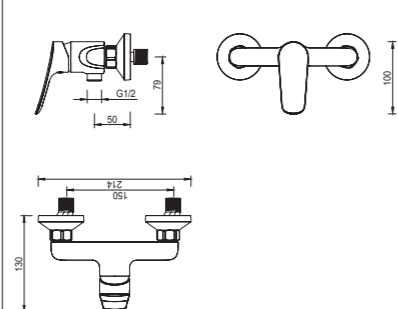

Single lever wall-mounted shower mixer / brass body, zinc handle / Ø35mm ceramic cartridge / surface treatment available with electro-plating, painting, electro-coating, PVD etc.