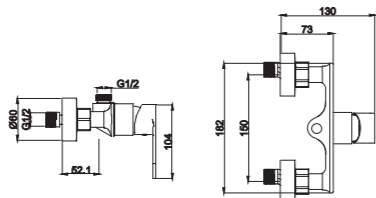

Single lever wall-mounted bath & shower mixer with diverter / brass body, zinc handle / ø35mm ceramic cartridge / surface treatment available with electro-plating, painting, electro-coating, PVD etc.