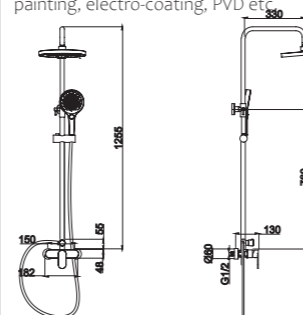

Single lever wall-mounted shower column / brass body, zinc handle / $\varnothing 35$ mm ceramic cartridge / s/s spout with aerator / 1.5m shower hose / 3-function handshower / 8" rain showerhead / wall-mounted height adjustable shower column / surface treatment available with electro-plating, painting, electro-coating, PVD etc.