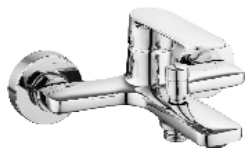

3178-10

3178 series, sleek and modern design