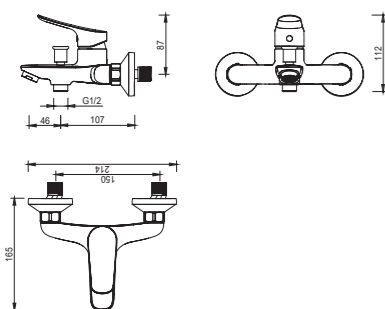

3076-10

3076 series, sleek and modern design

Single lever wall-mounted bath & shower mixer with diverter / brass body, zinc handle / Ø35mm ceramic cartridge /with aerator / surface treatment available with electro-plating, painting, electro-coating, PVD etc.