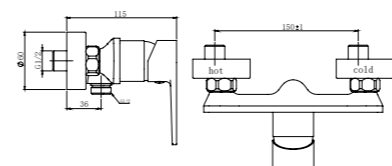

3296-10

3296 series, sleek and modern design

Single lever wall-mounted bath & shower mixer with diverter / brass body, zinc handle / Ø35mm ceramic cartridge /with aerator / surface treatment available with electro-plating, painting, electro-coating, PVD etc.

3296-20

3296 series, sleek and modern design

Single lever wall-mounted shower mixer / brass body, zinc handle / Ø35mm ceramic cartridge / surface treatment available with electro-plating, painting, electro-coating, PVD etc.

3296-30

3296 series, sleek and modern design

Single lever above counter basin mixer / brass body, zinc handle / Ø35mm ceramic cartridge / with aerator / surface treatment available with electro-plating, painting, electro-coating, PVD etc.

3296-10K1

3296 series, sleek and modern design

Single lever wall-mounted bath & shower mixer with handshower kit /brass body, zinc handle / Ø35mm ceramic cartridge /with aerator / 1.5m shower hose / 3-function handshower / wall-mounted shower holder / surface treatment available with electro-plating, painting, electro-coating, PVD etc.

3296-10K2

3296 series, sleek and modern design

Single lever wall-mounted bath & shower mixer with sliding shower kit /brass body, zinc handle / Ø35mm ceramic cartridge /with aerator / 1.5m shower hose / 3-function handshower / wall-mounted sliding bar / surface treatment available with electro-plating, painting, electro-coating, PVD etc.

3296-20K1

3296 series, sleek and modern design

Single lever wall-mounted shower mixer with handshower kit /brass body, zinc handle / Ø35mm ceramic cartridge /with aerator / 1.5m shower hose / 3-function handshower / wall-mounted shower holder / surface treatment available with electro-plating, painting, electro-coating, PVD etc.