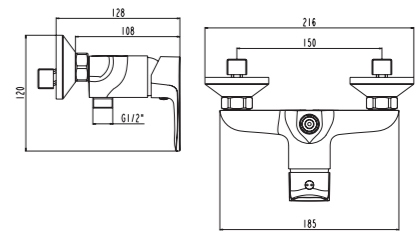

3177-10

3177 series, sleek and modern design

Single lever wall-mounted bath & shower mixer with diverter / brass body, zinc handle / Ø35mm ceramic cartridge /with aerator / surface treatment available with electro-plating, painting, electro-coating, PVD etc.

3177-20

3177 series, sleek and modern design

Single lever wall-mounted shower mixer / brass body, zinc handle / Ø35mm ceramic cartridge / surface treatment available with electro-plating, painting, electro-coating, PVD etc.

3177-30

3177 series, sleek and modern design

Single lever above counter basin mixer / brass body, zinc handle / Ø35mm ceramic cartridge / with aerator / surface treatment available with electro-plating, painting, electro-coating, PVD etc.

3177-10K1

3177 series, sleek and modern design

Single lever wall-mounted bath & shower mixer with handshower kit /brass body, zinc handle / Ø35mm ceramic cartridge /with aerator / 1.5m shower hose / 3-function handshower / wall-mounted shower holder / surface treatment available with electro-plating, painting, electro-coating, PVD etc.

3177-10K2

3177 series, sleek and modern design

Single lever wall-mounted bath & shower mixer with sliding shower kit /brass body, zinc handle / Ø35mm ceramic cartridge /with aerator / 1.5m shower hose / 3-function handshower / wall-mounted sliding bar / surface treatment available with electro-plating, painting, electro-coating, PVD etc.

3177-20K1

3177 series, sleek and modern design

Single lever wall-mounted shower mixer with handshower kit /brass body, zinc handle / Ø35mm ceramic cartridge /with aerator / 1.5m shower hose / 3-function handshower / wall-mounted shower holder / surface treatment available with electro-plating, painting, electro-coating, PVD etc.