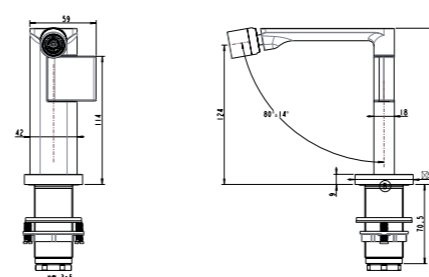

2093-40

2093 series, sleek and stylish design, cold-open, energy-saving

Single lever above counter bidet mixer / brass body, zinc handle / cold-open 90° ceramic cartridge /with 360° aerator / surface treatment available with electro-plating, painting, electro-coating, PVD etc.