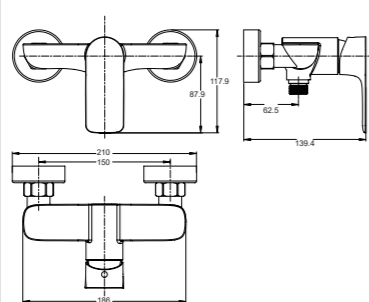

3165-20

3165 series, sleek and modern design

Single lever wall-mounted shower mixer / brass body, zinc handle / Ø35mm ceramic cartridge / surface treatment available with electro-plating, painting, electro-coating, PVD etc.