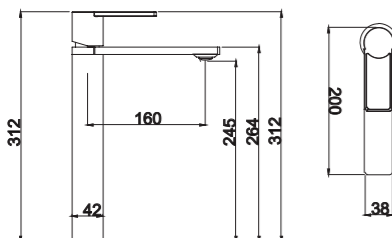

Single lever above counter vessel basin mixer / brass body, zinc handle / $\varnothing 26$ mm ceramic cartridge /with aerator / surface treatment available with electro-plating, painting, electro-coating, PVD etc.