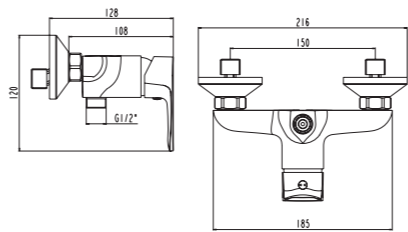

3177-10

3177 series, sleek and modern design

Single lever wall-mounted bath & shower mixer with diverter / brass body, zinc handle / Ø35mm ceramic cartridge /with aerator / surface treatment available with electro-plating, painting, electro-coating, PVD etc.

3177-20

3177 series, sleek and modern design

Single lever wall-mounted shower mixer / brass body, zinc handle / Ø35mm ceramic cartridge / surface treatment available with electro-plating, painting, electro-coating, PVD etc.

3177-30

3177 series, sleek and modern design

Single lever above counter basin mixer / brass body, zinc handle / Ø35mm ceramic cartridge / with aerator / surface treatment available with electro-plating, painting, electro-coating, PVD etc.

3177-10K1

3177 series, sleek and modern design

Single lever wall-mounted bath & shower mixer with handshower kit /brass body, zinc handle / Ø35mm ceramic cartridge /with aerator / 1.5m shower hose / 3-function handshower / wall-mounted shower holder / surface treatment available with electro-plating, painting, electro-coating, PVD etc.

3177-10K2

3177 series, sleek and modern design

Single lever wall-mounted bath & shower mixer with sliding shower kit /brass body, zinc handle / Ø35mm ceramic cartridge /with aerator / 1.5m shower hose / 3-function handshower / wall-mounted sliding bar / surface treatment available with electro-plating, painting, electro-coating, PVD etc.

3177-20K1

3177 series, sleek and modern design

Single lever wall-mounted shower mixer with handshower kit /brass body, zinc handle / Ø35mm ceramic cartridge /with aerator / 1.5m shower hose / 3-function handshower / wall-mounted shower holder / surface treatment available with electro-plating, painting, electro-coating, PVD etc.