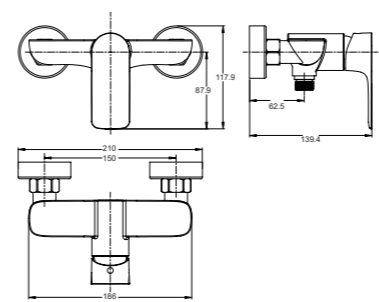

Single lever wall-mounted shower mixer with sliding shower kit /brass body, zinc handle / Ø35mm ceramic cartridge /with aerator / 1.5m shower hose / 3-function handshower / wall-mounted sliding bar / surface treatment available with electro-plating, painting, electro-coating, PVD etc.