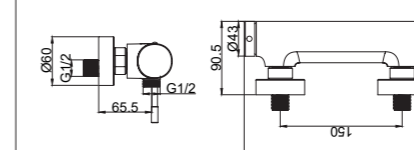

2122-10

2122 series, round shape, sleek and modern design

Single lever wall-mounted bath & shower mixer with diverter / brass body, zinc handle / Ø35mm ceramic cartridge /with aerator / surface treatment available with electro-plating, painting, electro-coating, PVD etc.

2122-20

2122 series, round shape, sleek and modern design

Single lever wall-mounted shower mixer / brass body, zinc handle / Ø35mm ceramic cartridge / surface treatment available with electro-plating, painting, electro-coating, PVD etc.

2122-30

2122 series, round shape, sleek and modern design

Single lever above counter basin mixer / brass body, zinc handle / Ø25mm ceramic cartridge / with aerator / surface treatment available with electro-plating, painting, electro-coating, PVD etc.

2122-20K1

2122 series, round shape, sleek and modern design

Single lever wall-mounted shower mixer with handshower kit / brass body, zinc handle / Ø35mm ceramic cartridge /with aerator / 1.5m shower hose / 3-function handshower / wall-mounted shower holder / surface treatment available with electro-plating, painting, electro-coating, PVD etc.

2122-20K2

2122 series, round shape, sleek and modern design

Single lever wall-mounted shower mixer with sliding shower kit / brass body, zinc handle / Ø35mm ceramic cartridge /with aerator / 1.5m shower hose / 3-function handshower / wall-mounted sliding bar / surface treatment available with electro-plating, painting, electro-coating, PVD etc.

2122-31

2122 series, round shape, sleek and modern design

Single lever above counter vessel basin mixer / brass body, zinc handle / Ø25mm ceramic cartridge /with aerator / surface treatment available with electro-plating, painting, electro-coating, PVD etc.

2122-10K1