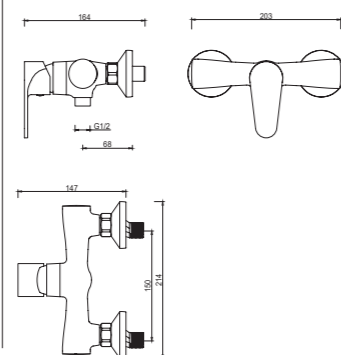

Single lever wall-mounted shower mixer / brass body, zinc handle / Ø35mm ceramic cartridge / surface treatment available with electro-plating, painting, electro-coating, PVD etc.