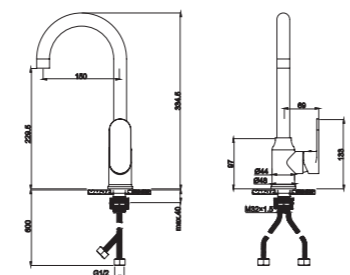

2027-50

2027 series, square and modern design

Single lever above counter kitchen sink mixer / brass body, zinc handle / ø35mm ceramic cartridge /s/s spout with aerator / surface treatment available with electro-plating, painting, electro-coating, PVD etc.