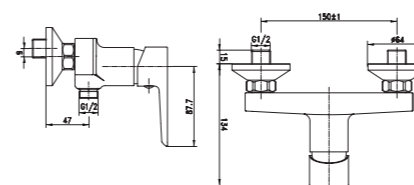

3327-10

3327 series, top quality, DVGW certified

Single lever wall-mounted bath & shower mixer with diverter / brass body, zinc handle / Ø35mm ceramic cartridge /with aerator / surface treatment available with electro-plating, painting, electro-coating, PVD etc.

3327-20

3327 series, top quality, DVGW certified

Single lever wall-mounted shower mixer / brass body, zinc handle / Ø35mm ceramic cartridge / surface treatment available with electro-plating, painting, electro-coating, PVD etc.

3327-30

3327 series, top quality, DVGW certified

Single lever above counter basin mixer / brass body, zinc handle / Ø30mm ceramic cartridge / with aerator / surface treatment available with electro-plating, painting, electro-coating, PVD etc.

3327-10K1

3327 series, sleek and modern design

Single lever wall-mounted bath & shower mixer with handshower kit /brass body, zinc handle / Ø35mm ceramic cartridge /with aerator / 1.5m shower hose / 3-function handshower / wall-mounted shower holder / surface treatment available with electro-plating, painting, electro-coating, PVD etc.

3327-10K2

3327 series, sleek and modern design

Single lever wall-mounted bath & shower mixer with sliding shower kit /brass body, zinc handle / Ø35mm ceramic cartridge /with aerator / 1.5m shower hose / 3-function handshower / wall-mounted sliding bar / surface treatment available with electro-plating, painting, electro-coating, PVD etc.

3327-20K1

3327 series, sleek and modern design