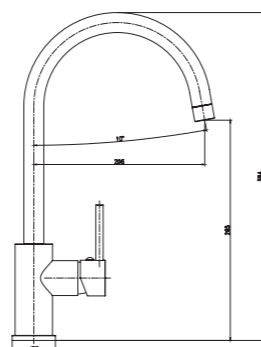

Single lever above counter kitchen sink mixer / s/s 304 body, zinc handle / Ø25mm ceramic cartridge /with aerator / surface treatment available with electro-plating, painting, electro-coating, PVD etc.