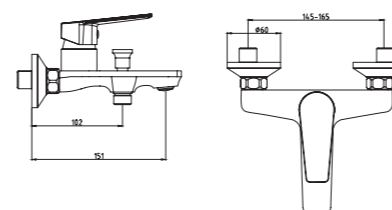

3296-10

3296 series, sleek and modern design

Single lever wall-mounted bath & shower mixer with diverter / brass body, zinc handle / Ø35mm ceramic cartridge /with aerator / surface treatment available with electro-plating, painting, electro-coating, PVD etc.

3296-20

3296 series, sleek and modern design

Single lever wall-mounted shower mixer / brass body, zinc handle / Ø35mm ceramic cartridge / surface treatment available with electro-plating, painting, electro-coating, PVD etc.

3296-30

3296 series, sleek and modern design

Single lever above counter basin mixer / brass body, zinc handle / Ø35mm ceramic cartridge / with aerator / surface treatment available with electro-plating, painting, electro-coating, PVD etc.

3296-10K1

3296 series, sleek and modern design

Single lever wall-mounted bath & shower mixer with handshower kit /brass body, zinc handle / Ø35mm ceramic cartridge /with aerator / 1.5m shower hose / 3-function handshower / wall-mounted shower holder / surface treatment available with electro-plating, painting, electro-coating, PVD etc.

3296-10K2

3296 series, sleek and modern design

Single lever wall-mounted bath & shower mixer with sliding shower kit /brass body, zinc handle / Ø35mm ceramic cartridge /with aerator / 1.5m shower hose / 3-function handshower / wall-mounted sliding bar / surface treatment available with electro-plating, painting, electro-coating, PVD etc.

3296-20K1

3296 series, sleek and modern design

Single lever wall-mounted shower mixer with handshower kit /brass body, zinc handle / Ø35mm ceramic cartridge /with aerator / 1.5m shower hose / 3-function handshower / wall-mounted shower holder / surface treatment available with electro-plating, painting, electro-coating, PVD etc.