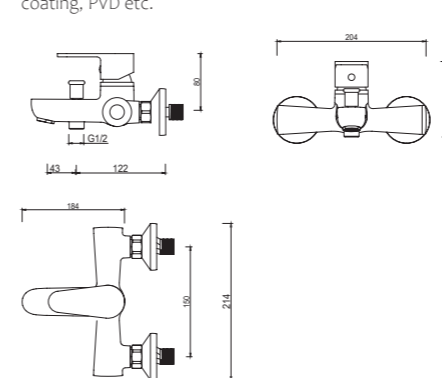

3377-10K1

3377 series, sleek and modern design

Single lever wall-mounted bath & shower mixer with handshower kit /brass body, zinc handle / Ø35mm ceramic cartridge /with aerator / 1.5m shower hose / 3-function handshower / wall-mounted shower holder / surface treatment available with electro-plating, painting, electro-coating, PVD etc.