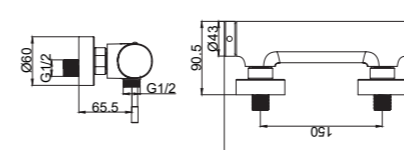

2122-10

2122 series, round shape, sleek and modern design

Single lever wall-mounted bath & shower mixer with diverter / brass body, zinc handle / Ø35mm ceramic cartridge /with aerator / surface treatment available with electro-plating, painting, electro-coating, PVD etc.

2122-20

2122 series, round shape, sleek and modern design

Single lever wall-mounted shower mixer / brass body, zinc handle / Ø35mm ceramic cartridge / surface treatment available with electro-plating, painting, electro-coating, PVD etc.

2122-30

2122 series, round shape, sleek and modern design

Single lever above counter basin mixer / brass body, zinc handle / Ø25mm ceramic cartridge / with aerator / surface treatment available with electro-plating, painting, electro-coating, PVD etc.

2122-20K1

2122 series, round shape, sleek and modern design

Single lever wall-mounted shower mixer with handshower kit / brass body, zinc handle / Ø35mm ceramic cartridge /with aerator / 1.5m shower hose / 3-function handshower / wall-mounted shower holder / surface treatment available with electro-plating, painting, electro-coating, PVD etc.

2122-20K2

2122 series, round shape, sleek and modern design

Single lever wall-mounted shower mixer with sliding shower kit / brass body, zinc handle / Ø35mm ceramic cartridge /with aerator / 1.5m shower hose / 3-function handshower / wall-mounted sliding bar / surface treatment available with electro-plating, painting, electro-coating, PVD etc.

2122-31

2122 series, round shape, sleek and modern design

Single lever above counter vessel basin mixer / brass body, zinc handle / Ø25mm ceramic cartridge /with aerator / surface treatment available with electro-plating, painting, electro-coating, PVD etc.

2122-10K1