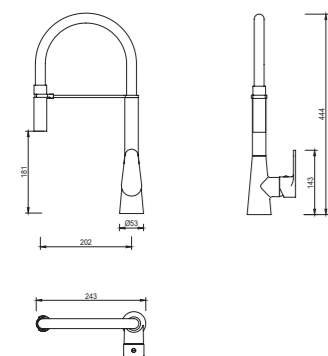

Single lever above counter kitchen sink mixer / brass body, zinc handle / Ø35mm ceramic cartridge /with aerator / surface treatment available with electro-plating, painting, electro-coating, PVD etc.