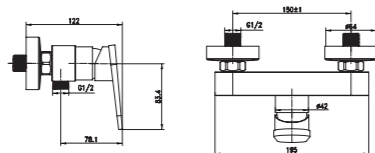

Single lever wall-mounted shower mixer / brass body, zinc handle / Ø35mm ceramic cartridge / surface treatment available with electro-plating, painting, electro-coating, PVD etc.