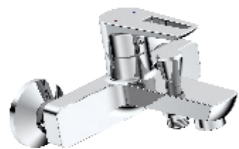

3327-10

3327 series, top quality, DVGW certified