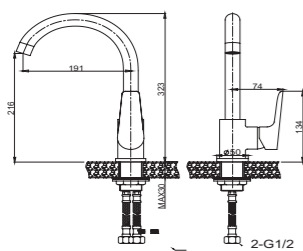

Single lever above counter kitchen sink mixer / brass body, zinc handle / Ø35mm ceramic cartridge /with aerator / surface treatment available with electro-plating, painting, electro-coating, PVD etc.