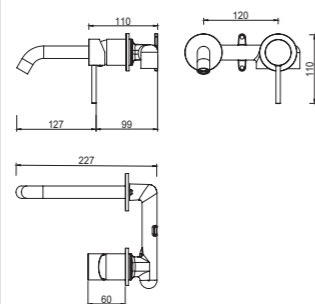

Single lever embedded basin mixer / solid brass body, zinc handle / Ø25mm ceramic cartridge / with aerator / surface treatment available with electro-plating, painting, electro-coating, PVD etc.