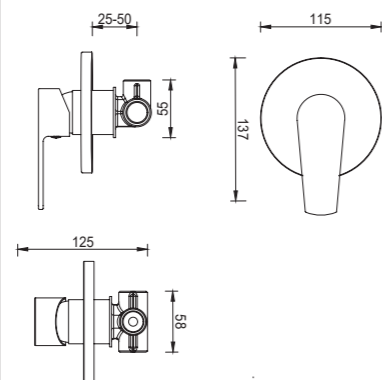

3080-22

3080 series, sleek and modern design

Single lever embedded shower mixer/ brass body, zinc handle / Ø35mm ceramic cartridge /surface treatment available with electro-plating, painting, electro-coating, PVD etc.