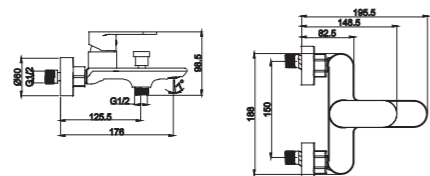

2012-10K1

2012 series, compact and sleek design

Single lever wall-mounted bath & shower mixer with handshower kit / brass body, zinc handle / $\varnothing 35$ mm ceramic cartridge /with aerator / 1.5m shower hose / 3-function handshower / wall-mounted shower holder / surface treatment available with electro-plating, painting, electro-coating, PVD etc.

2012-10K2

2012 series, compact and sleek design

Single lever wall-mounted bath & shower mixer with sliding shower kit / brass body, zinc handle / $\varnothing 35$ mm ceramic cartridge /with aerator / 1.5m shower hose / 3-function handshower / wall-mounted sliding bar / surface treatment available with electro-plating, painting, electro-coating, PVD etc.

2012-11K1

2012 series, compact and sleek design

Single lever wall-mounted bath & shower column / brass body, zinc handle / $\varnothing 35$ mm ceramic cartridge / s/s spout with aerator / 1.5m shower hose / 3-function handshower / 8" rain showerhead / wall-mounted height adjustable shower column / surface treatment available with electro-plating, painting, electro-coating, PVD etc.

2012-20K1

2012 series, compact and sleek design

Single lever wall-mounted shower mixer with handshower kit / brass body, zinc handle / $\varnothing 35$ mm ceramic cartridge /with aerator / 1.5m shower hose / 3-function handshower / wall-mounted shower holder / surface treatment available with electro-plating, painting, electro-coating, PVD etc.

2012-20K2

2012 series, compact and sleek design