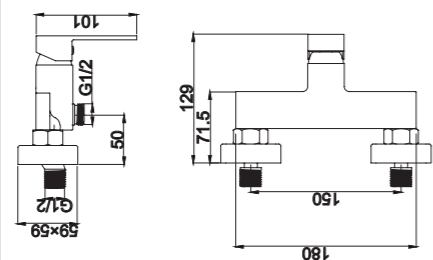

2020-20

2020 series, square and modern design

Single lever wall-mounted shower mixer / brass body, zinc handle / ø35mm ceramic cartridge / surface treatment available with electro-plating, painting, electro-coating, PVD etc.