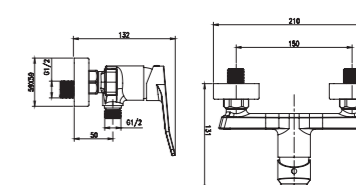

3074-10

3074 series, sleek and modern design

Single lever wall-mounted bath & shower mixer with diverter / brass body, zinc handle / Ø35mm ceramic cartridge /with aerator / surface treatment available with electro-plating, painting, electro-coating, PVD etc.

3074-20

3074 series, sleek and modern design

Single lever wall-mounted shower mixer / brass body, zinc handle / Ø35mm ceramic cartridge / surface treatment available with electro-plating, painting, electro-coating, PVD etc.

3074-30

3074 series, sleek and modern design

Single lever above counter basin mixer / brass body, zinc handle / Ø35mm ceramic cartridge / with aerator / surface treatment available with electro-plating, painting, electro-coating, PVD etc.

3074-10K1

3074 series, sleek and modern design

Single lever wall-mounted bath & shower mixer with handshower kit /brass body, zinc handle / Ø35mm ceramic cartridge /with aerator / 1.5m shower hose / 3-function handshower / wall-mounted shower holder / surface treatment available with electro-plating, painting, electro-coating, PVD etc.

3074-10K2

3074 series, sleek and modern design

Single lever wall-mounted bath & shower mixer with sliding shower kit /brass body, zinc handle / Ø35mm ceramic cartridge /with aerator / 1.5m shower hose / 3-function handshower / wall-mounted sliding bar / surface treatment available with electro-plating, painting, electro-coating, PVD etc.

3074-20K1

3074 series, sleek and modern design

Single lever wall-mounted shower mixer with handshower kit /brass body, zinc handle / Ø35mm ceramic cartridge /with aerator / 1.5m shower hose / 3-function handshower / wall-mounted shower holder / surface treatment available with electro-plating, painting, electro-coating, PVD etc.