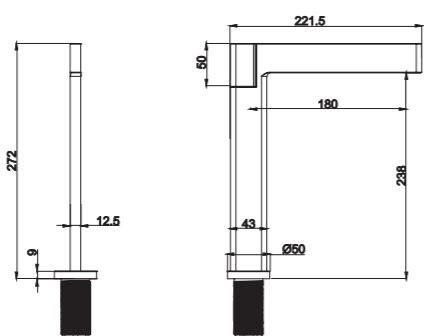

2078-31

2078 series, sleek and stylish design, cold-open, energy-saving

Single lever above counter vessel basin mixer / brass body, zinc handle / cold-open 90° ceramic cartridge /with aerator / surface treatment available with electro-plating, painting, electro-coating, PVD etc.