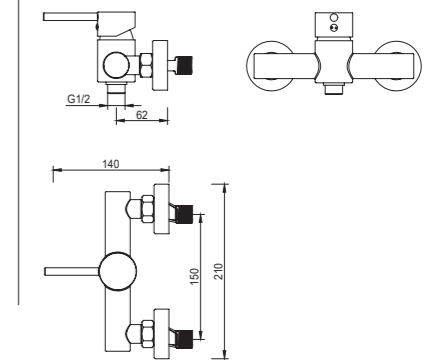

2011-20K1

2011 series, stainless steel 304 solid construction

Single lever wall-mounted shower mixer with handshower kit / s/s 304 body, zinc handle / Ø35mm ceramic cartridge /with aerator / 1.5m shower hose / 3-function handshower / wall-mounted shower holder / surface treatment available with electro-plating, painting, electro-coating, PVD etc.