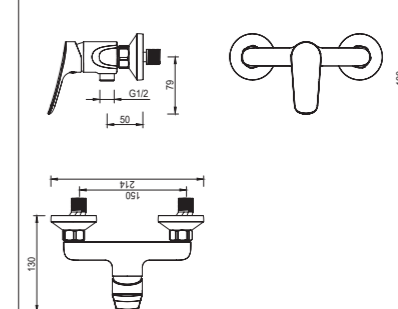

Single lever wall-mounted shower mixer with handshower kit /brass body, zinc handle / Ø35mm ceramic cartridge /with aerator / 1.5m shower hose / 3-function handshower / wall-mounted shower holder / surface treatment available with electro-plating, painting, electro-coating, PVD etc.