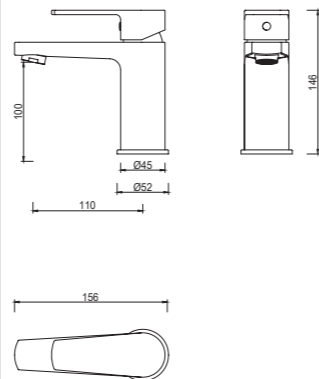

3080-30

3080 series, sleek and modern design

Single lever above counter basin mixer / brass body, zinc handle / Ø35mm ceramic cartridge / with aerator / surface treatment available with electro-plating, painting, electro-coating, PVD etc.