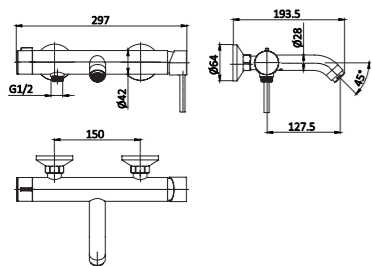

3375S-10

3375S series, stainless steel 304 solid construction

Single lever wall-mounted bath & shower mixer with diverter / s/s 304 body, zinc handle / Ø35mm ceramic cartridge /with aerator / surface treatment available with electro-plating, painting, electro-coating, PVD etc.