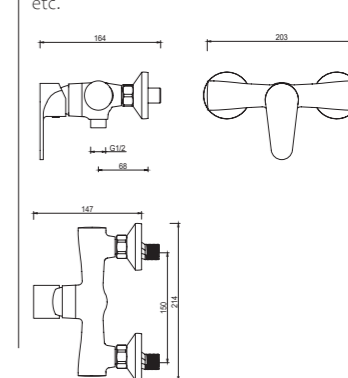

3377-20K1

3377 series, sleek and modern design

Single lever wall-mounted shower mixer with handshower kit /brass body, zinc handle / Ø35mm ceramic cartridge /with aerator / 1.5m shower hose / 3-function handshower / wall-mounted shower holder / surface treatment available with electro-plating, painting, electro-coating, PVD etc.