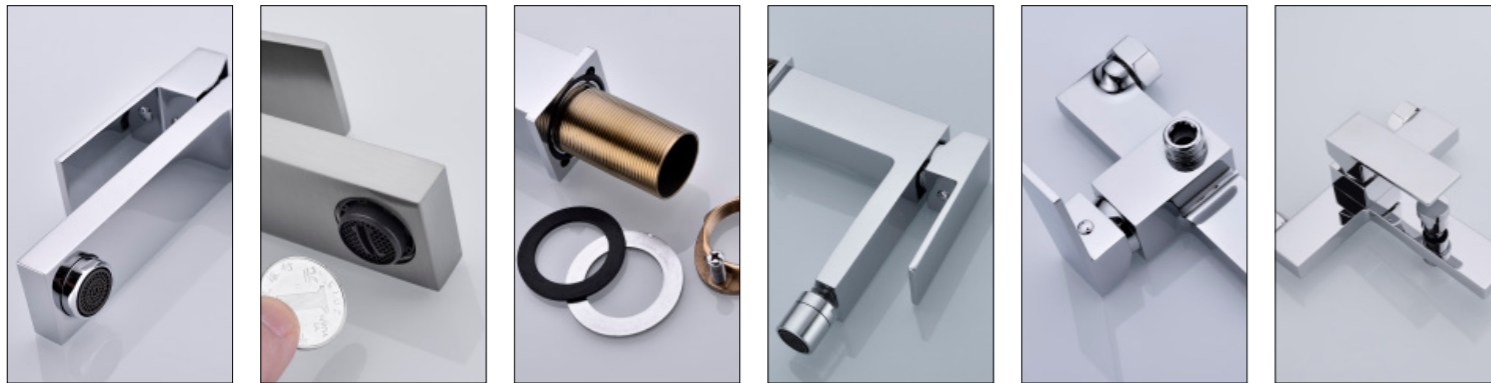

2012-20K2

2012 series, compact and sleek design

Single lever wall-mounted shower mixer with sliding shower kit / brass body, zinc handle / $\varnothing 35$ mm ceramic cartridge /with aerator / 1.5m shower hose / 3-function handshower / wall-mounted sliding bar / surface treatment available with electro-plating, painting, electro-coating, PVD etc.

2012-21K1

2012 series, compact and sleek design

Single lever wall-mounted shower column / brass body, zinc handle / $\varnothing 35$ mm ceramic cartridge / s/s spout with aerator / 1.5m shower hose / 3-function handshower / 8" rain showerhead / wall-mounted height adjustable shower column / surface treatment available with electro-plating, painting, electro-coating, PVD etc.

SERIES 2020

MINIMALIST ELEGANCE

Crafted with meticulous attention to detail, this faucet not only offers exceptional style but also delivers an unparalleled product quality. The chrome finish adds a touch of sophistication and elegance, while also providing durability and resistance to tarnishing or corrosion. The smooth surface of the faucet enhances its tactile appeal, inviting you to experience the superior craftsmanship and luxurious feel every time you use it.

2027-11K1

2020 series, square and modern design

Single lever wall-mounted shower column / brass body, zinc handle / ø35mm ceramic cartridge / s/s spout with aerator / 1.5m shower hose / 3-function handshower / 8" rain showerhead / wall-mounted height adjustable shower column / surface treatment available with electro-plating, painting, electro-coating, PVD etc.