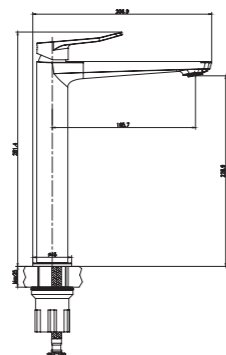

Single lever above counter vessel basin mixer / brass body, zinc handle / Ø35mm ceramic cartridge /with aerator / surface treatment available with electro-plating, painting, electro-coating, PVD etc.