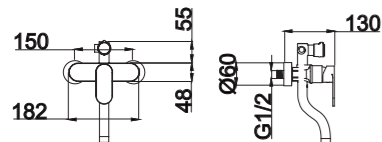

Single lever wall-mounted bath & shower mixer with diverter / brass body, zinc handle / ø35mm ceramic cartridge / s/s spout with aerator / surface treatment available with electro-plating, painting, electro-coating, PVD etc.