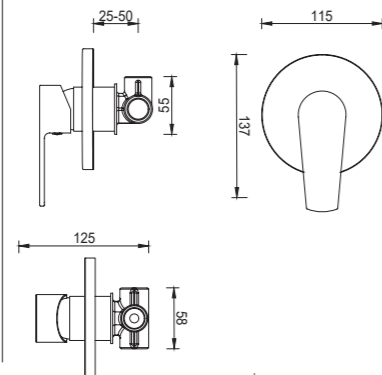

3177-22

3177 series, sleek and modern design

Single lever embedded shower mixer/ brass body, zinc handle / Ø35mm ceramic cartridge /surface treatment available with electro-plating, painting, electro-coating, PVD etc.