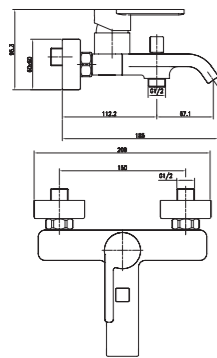

3352-10

3352 series, sleek and modern design

Single lever wall-mounted bath & shower mixer with diverter / brass body, zinc handle / $\varnothing 35\text{mm}$ ceramic cartridge /with aerator / surface treatment available with electro-plating, painting, electro-coating, PVD etc.