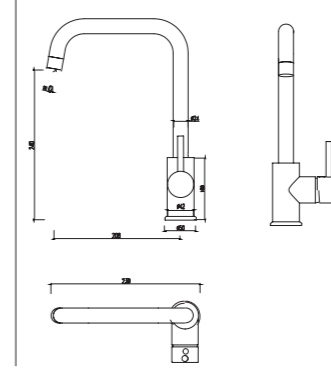

3392-11K1

3392 series, round shape, sleek and modern design

Single lever wall-mounted shower column / brass body, zinc handle / Ø35mm ceramic cartridge / s/s spout with aerator / 1.5m shower hose / 3-function handshower / 8" rain showerhead / wall-mounted height adjustable shower column / surface treatment available with electro-plating, painting, electro-coating, PVD etc.