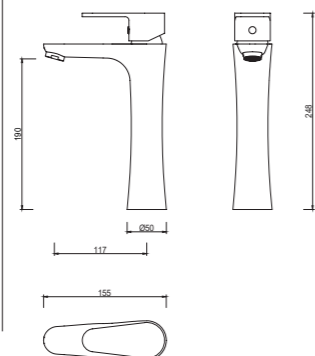

Single lever embedded shower mixer/ brass body, zinc handle / Ø35mm ceramic cartridge /surface treatment available with electro-plating, painting, electro-coating, PVD etc.