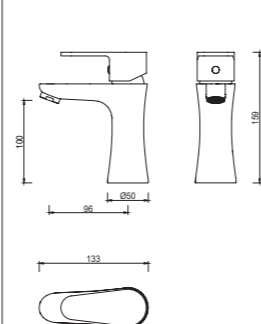

Single lever above counter basin mixer / brass body, zinc handle / Ø35mm ceramic cartridge / with aerator / surface treatment available with electro-plating, painting, electro-coating, PVD etc.