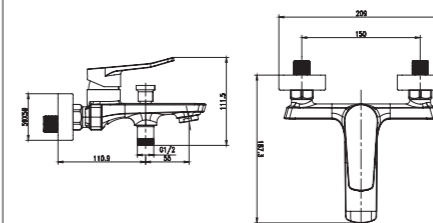

3074-10

3074 series, sleek and modern design

Single lever wall-mounted bath & shower mixer with diverter / brass body, zinc handle / Ø35mm ceramic cartridge /with aerator / surface treatment available with electro-plating, painting, electro-coating, PVD etc.

3074-20

3074 series, sleek and modern design

Single lever wall-mounted shower mixer / brass body, zinc handle / Ø35mm ceramic cartridge / surface treatment available with electro-plating, painting, electro-coating, PVD etc.

3074-30

3074 series, sleek and modern design

Single lever above counter basin mixer / brass body, zinc handle / Ø35mm ceramic cartridge / with aerator / surface treatment available with electro-plating, painting, electro-coating, PVD etc.

3074-10K1

3074 series, sleek and modern design

Single lever wall-mounted bath & shower mixer with handshower kit /brass body, zinc handle / Ø35mm ceramic cartridge /with aerator / 1.5m shower hose / 3-function handshower / wall-mounted shower holder / surface treatment available with electro-plating, painting, electro-coating, PVD etc.

3074-10K2

3074 series, sleek and modern design

Single lever wall-mounted bath & shower mixer with sliding shower kit /brass body, zinc handle / Ø35mm ceramic cartridge /with aerator / 1.5m shower hose / 3-function handshower / wall-mounted sliding bar / surface treatment available with electro-plating, painting, electro-coating, PVD etc.

3074-20K1

3074 series, sleek and modern design

Single lever wall-mounted shower mixer with handshower kit /brass body, zinc handle / Ø35mm ceramic cartridge /with aerator / 1.5m shower hose / 3-function handshower / wall-mounted shower holder / surface treatment available with electro-plating, painting, electro-coating, PVD etc.