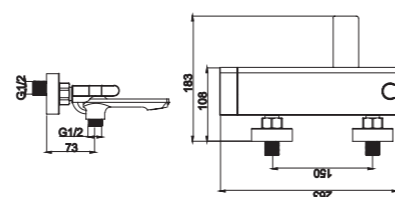

2093-10

2093 series, sleek and stylish design, cold-open, energy-saving

Single lever wall-mounted bath & shower mixer with diverter / brass body, zinc handle / cold-open 90° ceramic cartridge /with aerator / surface treatment available with electro-plating, painting, electro-coating, PVD etc.