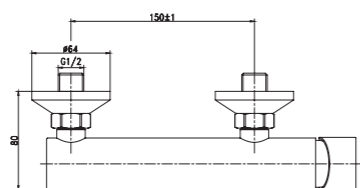

Single lever wall-mounted shower mixer / s/s 304 body, zinc handle / Ø35mm ceramic cartridge / surface treatment available with electro-plating, painting, electro-coating, PVD etc.