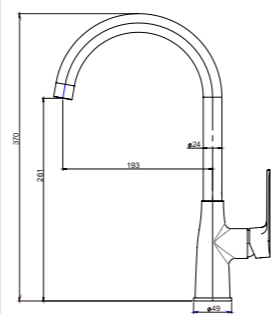

Single lever above counter kitchen sink mixer / brass body, zinc handle / Ø35mm ceramic cartridge /with aerator / surface treatment available with electro-plating, painting, electro-coating, PVD etc.