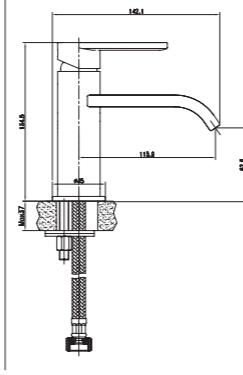

3352-30

3352 series, sleek and modern design

Single lever above counter basin mixer / brass body, zinc handle / $\varnothing 26\text{mm}$ ceramic cartridge / with aerator / surface treatment available with electro-plating, painting, electro-coating, PVD etc.