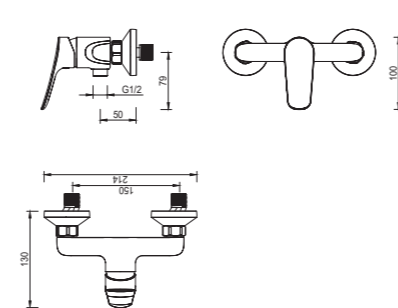

Single lever wall-mounted shower mixer with sliding shower kit /brass body, zinc handle / Ø35mm ceramic cartridge /with aerator / 1.5m shower hose / 3-function handshower / wall-mounted sliding bar / surface treatment available with electro-plating, painting, electro-coating, PVD etc.