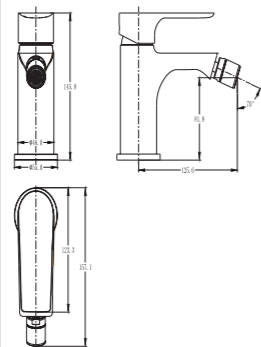

3165-40

3165 series, sleek and modern design

Single lever above counter bidet mixer / brass body, zinc handle / Ø35mm ceramic cartridge / with 360° aerator / surface treatment available with electro-plating, painting, electro-coating, PVD etc.