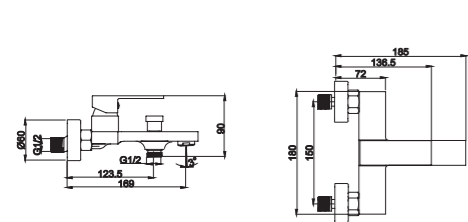

2020-10

2020 series, square and modern design

Single lever wall-mounted bath & shower mixer with diverter / brass body, zinc handle / ø35mm ceramic cartridge /with aerator / surface treatment available with electro-plating, painting, electro-coating, PVD etc.