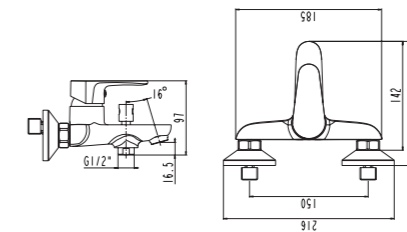

3177-10

3177 series, sleek and modern design

Single lever wall-mounted bath & shower mixer with diverter / brass body, zinc handle / Ø35mm ceramic cartridge /with aerator / surface treatment available with electro-plating, painting, electro-coating, PVD etc.

3177-20

3177 series, sleek and modern design

Single lever wall-mounted shower mixer / brass body, zinc handle / Ø35mm ceramic cartridge / surface treatment available with electro-plating, painting, electro-coating, PVD etc.

3177-30

3177 series, sleek and modern design

Single lever above counter basin mixer / brass body, zinc handle / Ø35mm ceramic cartridge / with aerator / surface treatment available with electro-plating, painting, electro-coating, PVD etc.

3177-10K1

3177 series, sleek and modern design

Single lever wall-mounted bath & shower mixer with handshower kit /brass body, zinc handle / Ø35mm ceramic cartridge /with aerator / 1.5m shower hose / 3-function handshower / wall-mounted shower holder / surface treatment available with electro-plating, painting, electro-coating, PVD etc.

3177-10K2

3177 series, sleek and modern design

Single lever wall-mounted bath & shower mixer with sliding shower kit /brass body, zinc handle / Ø35mm ceramic cartridge /with aerator / 1.5m shower hose / 3-function handshower / wall-mounted sliding bar / surface treatment available with electro-plating, painting, electro-coating, PVD etc.

3177-20K1

3177 series, sleek and modern design

Single lever wall-mounted shower mixer with handshower kit /brass body, zinc handle / Ø35mm ceramic cartridge /with aerator / 1.5m shower hose / 3-function handshower / wall-mounted shower holder / surface treatment available with electro-plating, painting, electro-coating, PVD etc.