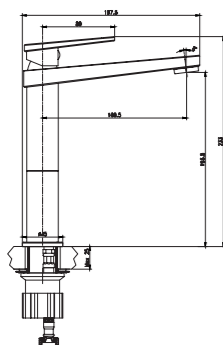

Single lever above counter kitchen sink mixer / brass body, zinc handle / Ø35mm ceramic cartridge /with aerator / surface treatment available with electro-plating, painting, electro-coating, PVD etc.