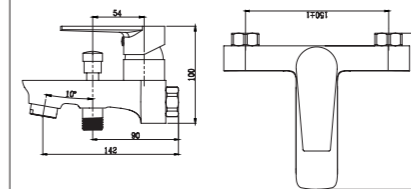

3187-10

3187 series, top quality, DVGW certified

Single lever wall-mounted bath & shower mixer with diverter / brass body, zinc handle / Ø35mm ceramic cartridge /with aerator / surface treatment available with electro-plating, painting, electro-coating, PVD etc.

3187-20

3187 series, top quality, DVGW certified

Single lever wall-mounted shower mixer / brass body, zinc handle / Ø35mm ceramic cartridge / surface treatment available with electro-plating, painting, electro-coating, PVD etc.

3187-30

3187 series, top quality, DVGW certified

Single lever above counter basin mixer / brass body, zinc handle / Ø30mm ceramic cartridge / with aerator / surface treatment available with electro-plating, painting, electro-coating, PVD etc.

3187-10K1

3187 series, sleek and modern design

Single lever wall-mounted bath & shower mixer with handshower kit /brass body, zinc handle / Ø35mm ceramic cartridge /with aerator / 1.5m shower hose / 3-function handshower / wall-mounted shower holder / surface treatment available with electro-plating, painting, electro-coating, PVD etc.

3187-10K2

3187 series, sleek and modern design

Single lever wall-mounted bath & shower mixer with sliding shower kit /brass body, zinc handle / Ø35mm ceramic cartridge /with aerator / 1.5m shower hose / 3-function handshower / wall-mounted sliding bar / surface treatment available with electro-plating, painting, electro-coating, PVD etc.

3187-20K1

3187 series, sleek and modern design