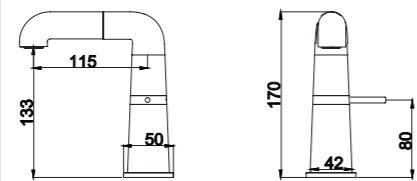

Single lever above counter basin mixer / brass body, zinc handle / cold-open 90° ceramic cartridge /360° swivel spout with aerator / surface treatment available with electro-plating, painting, electro-coating, PVD etc.