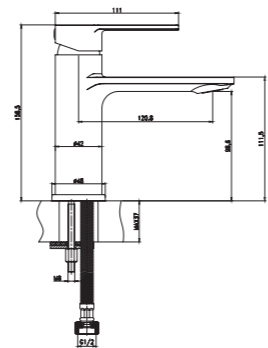

3378-30

3378 series, sleek and modern design

Single lever above counter basin mixer / brass body, zinc handle / Ø35mm ceramic cartridge / with aerator / surface treatment available with electro-plating, painting, electro-coating, PVD etc.