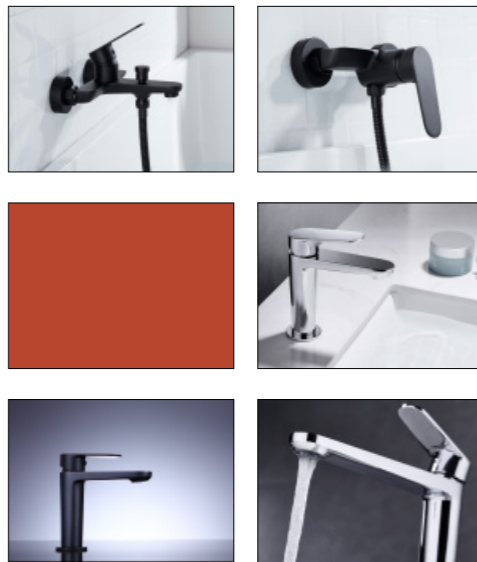

2020-20K1

2012 series, compact and sleek design

Single lever wall-mounted shower mixer with handshower kit / brass body, zinc handle / ø35mm ceramic cartridge /with aerator / 1.5m shower hose / 3-function handshower / wall-mounted shower holder / surface treatment available with electro-plating, painting, electro-coating, PVD etc.

2020-20K2

2012 series, compact and sleek design

Single lever wall-mounted shower mixer with sliding shower kit / brass body, zinc handle / ø35mm ceramic cartridge /with aerator / 1.5m shower hose / 3-function handshower / wall-mounted sliding bar / surface treatment available with electro-plating, painting, electro-coating, PVD etc.

SERIES
2027

This brass faucet features a sleek and modern design, with a cylindrical main body that adds a touch of elegance to any bathroom or kitchen. The coin slot neoparl aerator not only enhances the aesthetic appeal of the faucet but also ensures a steady stream of water with more bubbles, providing a luxurious experience every time you use it.