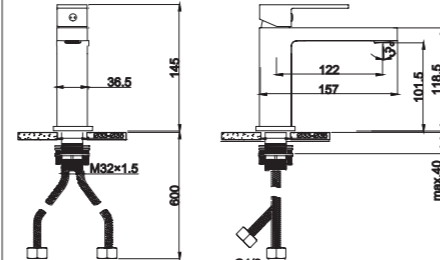

2020-30

2020 series, square and modern design

Single lever above counter basin mixer / brass body, zinc handle / ø26mm ceramic cartridge top sealing /with aerator / surface treatment available with electro-plating, painting, electro-coating, PVD etc.