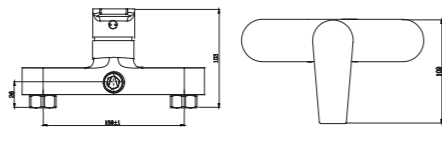

Single lever wall-mounted shower mixer / brass body, zinc handle / Ø35mm ceramic cartridge / surface treatment available with electro-plating, painting, electro-coating, PVD etc.