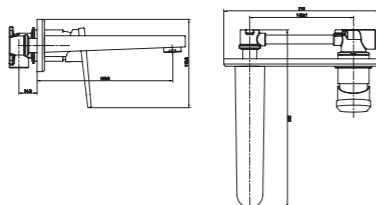

Single lever above counter basin mixer / brass body, zinc handle / Ø35mm ceramic cartridge / with aerator / surface treatment available with electro-plating, painting, electro-coating, PVD etc.