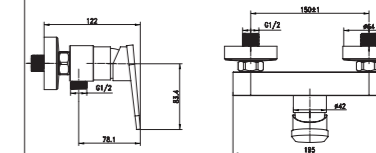

3338-10

3338 series, sleek and modern design

Single lever wall-mounted bath & shower mixer with diverter / brass body, zinc handle / Ø35mm ceramic cartridge /with aerator / surface treatment available with electro-plating, painting, electro-coating, PVD etc.

3338-20

3338 series, sleek and modern design

Single lever wall-mounted shower mixer / brass body, zinc handle / Ø35mm ceramic cartridge / surface treatment available with electro-plating, painting, electro-coating, PVD etc.

3338-30

3338 series, sleek and modern design

Single lever above counter basin mixer / brass body, zinc handle / Ø35mm ceramic cartridge / with aerator / surface treatment available with electro-plating, painting, electro-coating, PVD etc.

3338-10K1

3338 series, sleek and modern design

Single lever wall-mounted bath & shower mixer with handshower kit /brass body, zinc handle / Ø35mm ceramic cartridge /with aerator / 1.5m shower hose / 3-function handshower / wall-mounted shower holder / surface treatment available with electro-plating, painting, electro-coating, PVD etc.

3338-10K2

3338 series, sleek and modern design

Single lever wall-mounted bath & shower mixer with sliding shower kit /brass body, zinc handle / Ø35mm ceramic cartridge /with aerator / 1.5m shower hose / 3-function handshower / wall-mounted sliding bar / surface treatment available with electro-plating, painting, electro-coating, PVD etc.

3338-20K1

3338 series, sleek and modern design

Single lever wall-mounted shower mixer with handshower kit /brass body, zinc handle / Ø35mm ceramic cartridge /with aerator / 1.5m shower hose / 3-function handshower / wall-mounted shower holder / surface treatment available with electro-plating, painting, electro-coating, PVD etc.