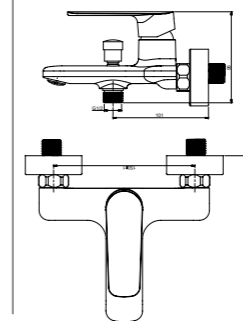

Single lever wall-mounted bath & shower mixer with sliding shower kit /brass body, zinc handle / Ø35mm ceramic cartridge /with aerator / 1.5m shower hose / 3-function handshower / wall-mounted sliding bar / surface treatment available with electro-plating, painting, electro-coating, PVD etc.