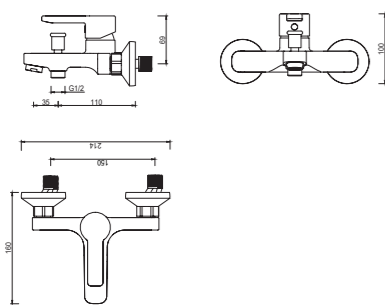

3395-10

3395 series, top quality, DVGW certified

Single lever wall-mounted bath & shower mixer with diverter / brass body, zinc handle / Ø35mm ceramic cartridge /with aerator / surface treatment available with electro-plating, painting, electro-coating, PVD etc.