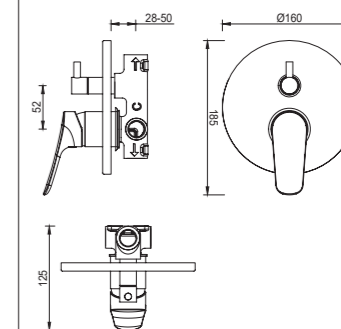

3076-23

3076 series, sleek and modern design

Single lever embedded two-way shower mixer/ brass body, zinc handle / Ø35mm ceramic cartridge / with diverter/ surface treatment available with electro-plating, painting, electro-coating, PVD etc.