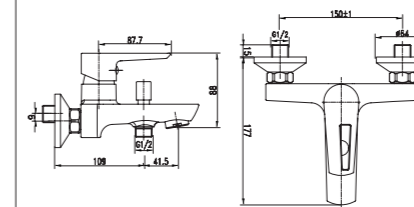

3327-10

3327 series, top quality, DVGW certified

Single lever wall-mounted bath & shower mixer with diverter / brass body, zinc handle / Ø35mm ceramic cartridge /with aerator / surface treatment available with electro-plating, painting, electro-coating, PVD etc.

3327-20

3327 series, top quality, DVGW certified

Single lever wall-mounted shower mixer / brass body, zinc handle / Ø35mm ceramic cartridge / surface treatment available with electro-plating, painting, electro-coating, PVD etc.

3327-30

3327 series, top quality, DVGW certified

Single lever above counter basin mixer / brass body, zinc handle / Ø30mm ceramic cartridge / with aerator / surface treatment available with electro-plating, painting, electro-coating, PVD etc.

3327-10K1

3327 series, sleek and modern design

Single lever wall-mounted bath & shower mixer with handshower kit /brass body, zinc handle / Ø35mm ceramic cartridge /with aerator / 1.5m shower hose / 3-function handshower / wall-mounted shower holder / surface treatment available with electro-plating, painting, electro-coating, PVD etc.

3327-10K2

3327 series, sleek and modern design

Single lever wall-mounted bath & shower mixer with sliding shower kit /brass body, zinc handle / Ø35mm ceramic cartridge /with aerator / 1.5m shower hose / 3-function handshower / wall-mounted sliding bar / surface treatment available with electro-plating, painting, electro-coating, PVD etc.

3327-20K1

3327 series, sleek and modern design