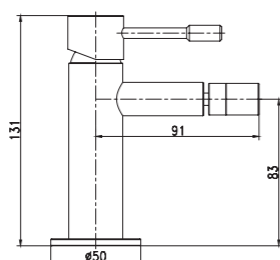

Single lever above counter bidet mixer / s/s 304 body, zinc handle / cold-open 90° ceramic cartridge /with 360° aerator / surface treatment available with electro-plating, painting, electro-coating, PVD etc.