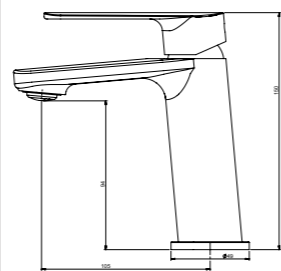

Single lever above counter basin mixer / brass body, zinc handle / Ø30mm ceramic cartridge / with aerator / surface treatment available with electro-plating, painting, electro-coating, PVD etc.