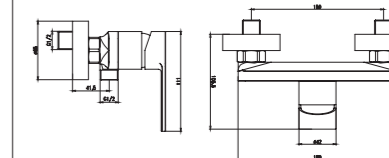

3378-10

3378 series, sleek and modern design

Single lever wall-mounted bath & shower mixer with diverter / brass body, zinc handle / Ø35mm ceramic cartridge /with aerator / surface treatment available with electro-plating, painting, electro-coating, PVD etc.

3378-20

3378 series, sleek and modern design

Single lever wall-mounted shower mixer / brass body, zinc handle / Ø35mm ceramic cartridge / surface treatment available with electro-plating, painting, electro-coating, PVD etc.

3378-30

3378 series, sleek and modern design

Single lever above counter basin mixer / brass body, zinc handle / Ø35mm ceramic cartridge / with aerator / surface treatment available with electro-plating, painting, electro-coating, PVD etc.

3378-10K1

3378 series, sleek and modern design

Single lever wall-mounted bath & shower mixer with handshower kit /brass body, zinc handle / Ø35mm ceramic cartridge /with aerator / 1.5m shower hose / 3-function handshower / wall-mounted shower holder / surface treatment available with electro-plating, painting, electro-coating, PVD etc.

3378-10K2

3378 series, sleek and modern design

Single lever wall-mounted bath & shower mixer with sliding shower kit /brass body, zinc handle / Ø35mm ceramic cartridge /with aerator / 1.5m shower hose / 3-function handshower / wall-mounted sliding bar / surface treatment available with electro-plating, painting, electro-coating, PVD etc.

3378-20K1

3378 series, sleek and modern design

Single lever wall-mounted shower mixer with handshower kit /brass body, zinc handle / Ø35mm ceramic cartridge /with aerator / 1.5m shower hose / 3-function handshower / wall-mounted shower holder / surface treatment available with electro-plating, painting, electro-coating, PVD etc.