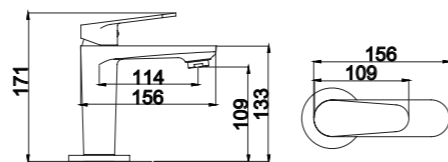

Single lever above counter basin mixer / brass body, zinc handle / ø26mm ceramic cartridge / with aerator / surface treatment available with electro-plating, painting, electro-coating, PVD etc.