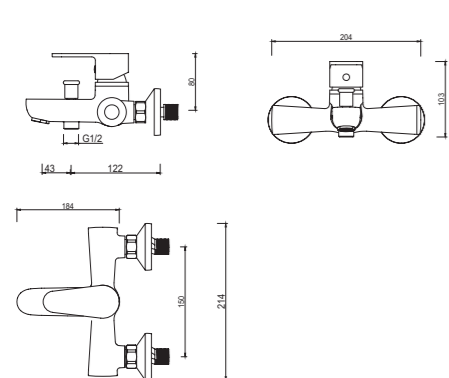

3377-10

3377 series, sleek and modern design

Single lever wall-mounted bath & shower mixer with diverter / brass body, zinc handle / Ø35mm ceramic cartridge /with aerator / surface treatment available with electro-plating, painting, electro-coating, PVD etc.