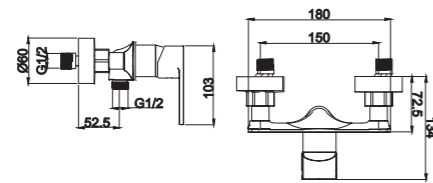

2065-20

2065 series, sleek and modern design

Single lever wall-mounted shower mixer / brass body, zinc handle / $\varnothing 35$ mm ceramic cartridge / surface treatment available with electro-plating, painting, electro-coating, PVD etc.