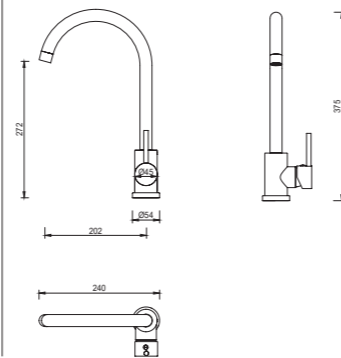

Single lever above counter kitchen sink mixer / s/s 304 body, zinc handle / Ø25mm ceramic cartridge /with aerator / surface treatment available with electro-plating, painting, electro-coating, PVD etc.