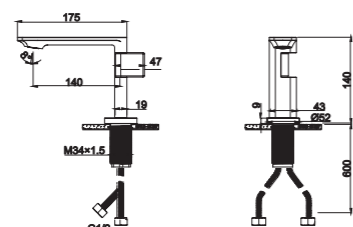

2093-30

2093 series, sleek and stylish design, cold-open, energy-saving

Single lever above counter basin mixer / brass body, zinc handle / cold-open 90° ceramic cartridge /with aerator / surface treatment available with electro-plating, painting, electro-coating, PVD etc.