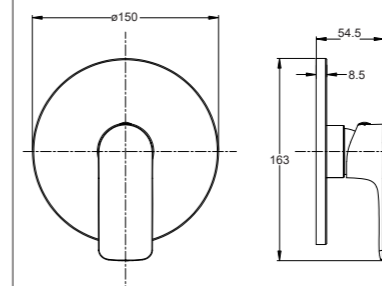

Single lever embedded shower mixer/ brass body, zinc handle / Ø35mm ceramic cartridge / rain shower head and shower arm/ surface treatment available with electro-plating, painting, electro-coating, PVD etc.