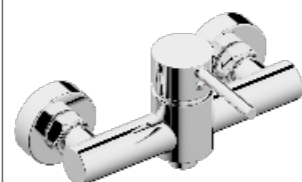

2011-20

2011 series, stainless steel 304 solid construction