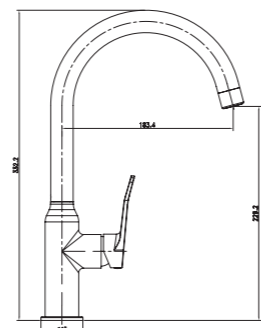

Single lever above counter kitchen sink mixer / brass body, zinc handle / Ø35mm ceramic cartridge /with aerator / surface treatment available with electro-plating, painting, electro-coating, PVD etc.