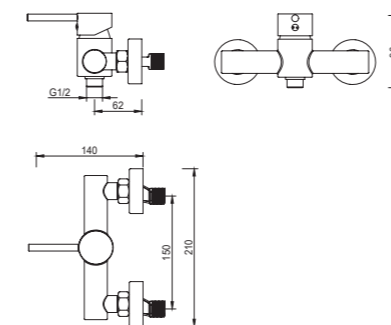

Single lever wall-mounted shower mixer with sliding shower kit / s/s 304 body, zinc handle / Ø35mm ceramic cartridge /with aerator / 1.5m shower hose / 3-function handshower / wall-mounted sliding bar / surface treatment available with electro-plating, painting, electro-coating, PVD etc.