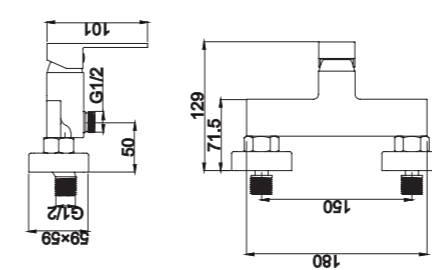

Single lever wall-mounted shower mixer with handshower kit / brass body, zinc handle / ø35mm ceramic cartridge /with aerator / 1.5m shower hose / 3-function handshower / wall-mounted shower holder / surface treatment available with electro-plating, painting, electro-coating, PVD etc.