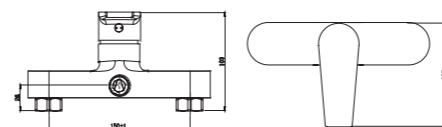

3187-10

3187 series, top quality, DVGW certified

Single lever wall-mounted bath & shower mixer with diverter / brass body, zinc handle / Ø35mm ceramic cartridge /with aerator / surface treatment available with electro-plating, painting, electro-coating, PVD etc.

3187-20

3187 series, top quality, DVGW certified

Single lever wall-mounted shower mixer / brass body, zinc handle / Ø35mm ceramic cartridge / surface treatment available with electro-plating, painting, electro-coating, PVD etc.

3187-30

3187 series, top quality, DVGW certified

Single lever above counter basin mixer / brass body, zinc handle / Ø30mm ceramic cartridge / with aerator / surface treatment available with electro-plating, painting, electro-coating, PVD etc.

3187-10K1

3187 series, sleek and modern design

Single lever wall-mounted bath & shower mixer with handshower kit /brass body, zinc handle / Ø35mm ceramic cartridge /with aerator / 1.5m shower hose / 3-function handshower / wall-mounted shower holder / surface treatment available with electro-plating, painting, electro-coating, PVD etc.

3187-10K2

3187 series, sleek and modern design

Single lever wall-mounted bath & shower mixer with sliding shower kit /brass body, zinc handle / Ø35mm ceramic cartridge /with aerator / 1.5m shower hose / 3-function handshower / wall-mounted sliding bar / surface treatment available with electro-plating, painting, electro-coating, PVD etc.

3187-20K1

3187 series, sleek and modern design