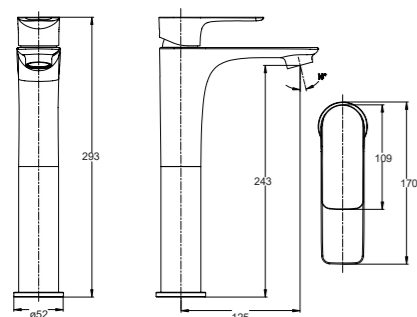

Single lever above counter vessel basin mixer / brass body, zinc handle / Ø35mm ceramic cartridge /with aerator / surface treatment available with electro-plating, painting, electro-coating, PVD etc.