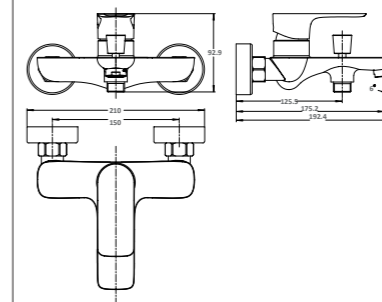

Single lever wall-mounted bath & shower mixer with sliding shower kit /brass body, zinc handle / Ø35mm ceramic cartridge /with aerator / 1.5m shower hose / 3-function handshower / wall-mounted sliding bar / surface treatment available with electro-plating, painting, electro-coating, PVD etc.