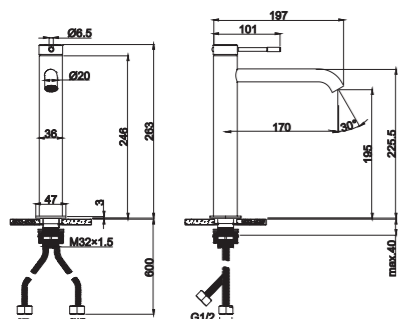

Single lever above counter vessel basin mixer / brass body, zinc handle / Ø25mm ceramic cartridge /with aerator / surface treatment available with electro-plating, painting, electro-coating, PVD etc.