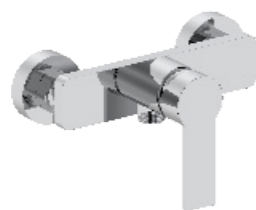

3378-20

3378 series, sleek and modern design