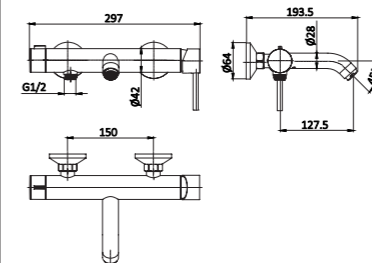

3375S-10

3375S series, stainless steel 304 solid construction

Single lever wall-mounted bath & shower mixer with diverter / s/s 304 body, zinc handle / Ø35mm ceramic cartridge /with aerator / surface treatment available with electro-plating, painting, electro-coating, PVD etc.

3375S-20

3375S series, stainless steel 304 solid construction

Single lever wall-mounted shower mixer / s/s 304 body, zinc handle / Ø35mm ceramic cartridge / surface treatment available with electro-plating, painting, electro-coating, PVD etc.

3375S-30

3375S series, stainless steel 304 solid construction

Single lever above counter basin mixer / s/s 304 body, zinc handle / Ø25mm ceramic cartridge / with aerator / surface treatment available with electro-plating, painting, electro-coating, PVD etc.

3375S-10K1

3375S series, stainless steel 304 solid construction

Single lever wall-mounted bath & shower mixer with handshower kit / s/s 304 body, zinc handle / Ø35mm ceramic cartridge /with aerator / 1.5m shower hose / 3-function handshower / wall-mounted shower holder / surface treatment available with electro-plating, painting, electro-coating, PVD etc.

3375S-10K2

3375S series, stainless steel 304 solid construction

Single lever wall-mounted bath & shower mixer with sliding shower kit / s/s 304 body, zinc handle / Ø35mm ceramic cartridge /with aerator / 1.5m shower hose / 3-function handshower / wall-mounted sliding bar / surface treatment available with electro-plating, painting, electro-coating, PVD etc.

3375S-20K1

3375S series, stainless steel 304 solid construction