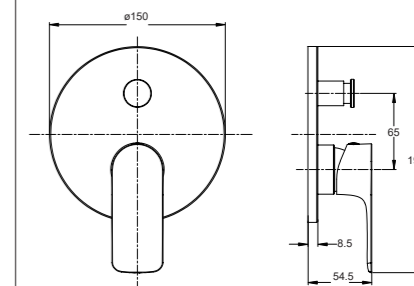

Single lever embedded two-way shower mixer/ brass body, zinc handle / Ø35mm ceramic cartridge / rain shower head and shower arm and spout/ with diverter/ surface treatment available with electro-plating, painting, electro-coating, PVD etc.