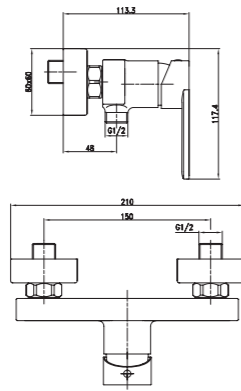

3352-20

3352 series, sleek and modern design

Single lever wall-mounted shower mixer / brass body, zinc handle / $\varnothing 35\text{mm}$ ceramic cartridge / surface treatment available with electro-plating, painting, electro-coating, PVD etc.