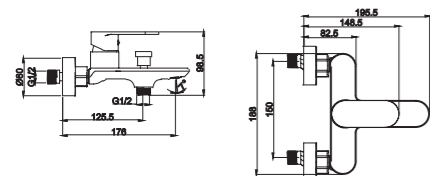

2012-10K1

2012 series, compact and sleek design

Single lever wall-mounted bath & shower mixer with handshower kit / brass body, zinc handle / $\varnothing 35$ mm ceramic cartridge /with aerator / 1.5m shower hose / 3-function handshower / wall-mounted shower holder / surface treatment available with electro-plating, painting, electro-coating, PVD etc.

2012-10K2

2012 series, compact and sleek design

Single lever wall-mounted bath & shower mixer with sliding shower kit / brass body, zinc handle / $\varnothing 35$ mm ceramic cartridge /with aerator / 1.5m shower hose / 3-function handshower / wall-mounted sliding bar / surface treatment available with electro-plating, painting, electro-coating, PVD etc.

2012-11K1

2012 series, compact and sleek design

Single lever wall-mounted bath & shower column / brass body, zinc handle / $\varnothing 35$ mm ceramic cartridge / s/s spout with aerator / 1.5m shower hose / 3-function handshower / 8" rain showerhead / wall-mounted height adjustable shower column / surface treatment available with electro-plating, painting, electro-coating, PVD etc.

2012-20K1

2012 series, compact and sleek design

Single lever wall-mounted shower mixer with handshower kit / brass body, zinc handle / $\varnothing 35$ mm ceramic cartridge /with aerator / 1.5m shower hose / 3-function handshower / wall-mounted shower holder / surface treatment available with electro-plating, painting, electro-coating, PVD etc.

2012-20K2

2012 series, compact and sleek design