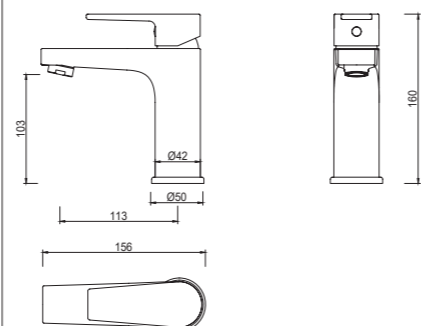

3397-30

3397 series, sleek and modern design

Single lever above counter basin mixer / brass body, zinc handle / Ø35mm ceramic cartridge / with aerator / surface treatment available with electro-plating, painting, electro-coating, PVD etc.