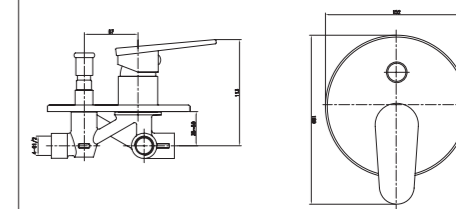

3338-10

3338 series, sleek and modern design

Single lever wall-mounted bath & shower mixer with diverter / brass body, zinc handle / Ø35mm ceramic cartridge /with aerator / surface treatment available with electro-plating, painting, electro-coating, PVD etc.

3338-20

3338 series, sleek and modern design

Single lever wall-mounted shower mixer / brass body, zinc handle / Ø35mm ceramic cartridge / surface treatment available with electro-plating, painting, electro-coating, PVD etc.

3338-30

3338 series, sleek and modern design

Single lever above counter basin mixer / brass body, zinc handle / Ø35mm ceramic cartridge / with aerator / surface treatment available with electro-plating, painting, electro-coating, PVD etc.

3338-10K1

3338 series, sleek and modern design

Single lever wall-mounted bath & shower mixer with handshower kit /brass body, zinc handle / Ø35mm ceramic cartridge /with aerator / 1.5m shower hose / 3-function handshower / wall-mounted shower holder / surface treatment available with electro-plating, painting, electro-coating, PVD etc.

3338-10K2

3338 series, sleek and modern design

Single lever wall-mounted bath & shower mixer with sliding shower kit /brass body, zinc handle / Ø35mm ceramic cartridge /with aerator / 1.5m shower hose / 3-function handshower / wall-mounted sliding bar / surface treatment available with electro-plating, painting, electro-coating, PVD etc.

3338-20K1

3338 series, sleek and modern design

Single lever wall-mounted shower mixer with handshower kit /brass body, zinc handle / Ø35mm ceramic cartridge /with aerator / 1.5m shower hose / 3-function handshower / wall-mounted shower holder / surface treatment available with electro-plating, painting, electro-coating, PVD etc.