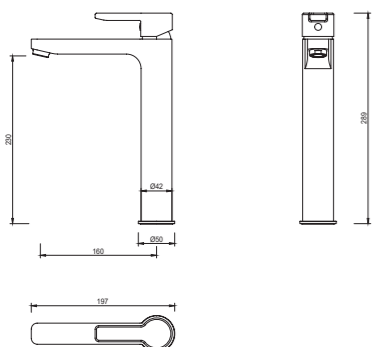

Single lever above counter kitchen sink mixer / brass body, zinc handle / Ø35mm ceramic cartridge /with aerator / surface treatment available with electro-plating, painting, electro-coating, PVD etc.