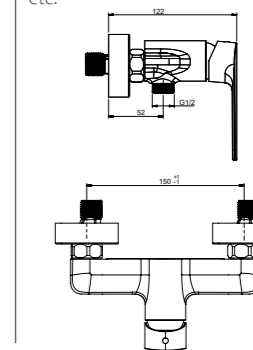

Single lever wall-mounted shower mixer with handshower kit /brass body, zinc handle / Ø35mm ceramic cartridge /with aerator / 1.5m shower hose / 3-function handshower / wall-mounted shower holder / surface treatment available with electro-plating, painting, electro-coating, PVD etc.