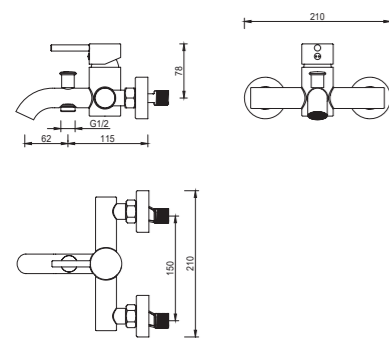

Single lever wall-mounted bath & shower mixer with diverter / s/s 304 body, zinc handle / Ø35mm ceramic cartridge /with aerator / surface treatment available with electro-plating, painting, electro-coating, PVD etc.