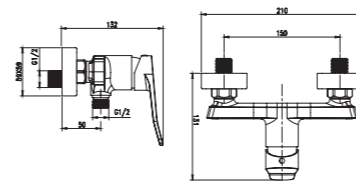

3074-10

3074 series, sleek and modern design

Single lever wall-mounted bath & shower mixer with diverter / brass body, zinc handle / Ø35mm ceramic cartridge /with aerator / surface treatment available with electro-plating, painting, electro-coating, PVD etc.

3074-20

3074 series, sleek and modern design

Single lever wall-mounted shower mixer / brass body, zinc handle / Ø35mm ceramic cartridge / surface treatment available with electro-plating, painting, electro-coating, PVD etc.

3074-30

3074 series, sleek and modern design

Single lever above counter basin mixer / brass body, zinc handle / Ø35mm ceramic cartridge / with aerator / surface treatment available with electro-plating, painting, electro-coating, PVD etc.

3074-10K1

3074 series, sleek and modern design

Single lever wall-mounted bath & shower mixer with handshower kit /brass body, zinc handle / Ø35mm ceramic cartridge /with aerator / 1.5m shower hose / 3-function handshower / wall-mounted shower holder / surface treatment available with electro-plating, painting, electro-coating, PVD etc.

3074-10K2

3074 series, sleek and modern design

Single lever wall-mounted bath & shower mixer with sliding shower kit /brass body, zinc handle / Ø35mm ceramic cartridge /with aerator / 1.5m shower hose / 3-function handshower / wall-mounted sliding bar / surface treatment available with electro-plating, painting, electro-coating, PVD etc.

3074-20K1

3074 series, sleek and modern design

Single lever wall-mounted shower mixer with handshower kit /brass body, zinc handle / Ø35mm ceramic cartridge /with aerator / 1.5m shower hose / 3-function handshower / wall-mounted shower holder / surface treatment available with electro-plating, painting, electro-coating, PVD etc.