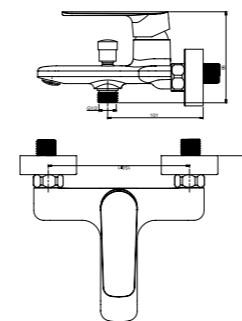

Single lever wall-mounted bath & shower mixer with handshower kit /brass body, zinc handle / Ø35mm ceramic cartridge /with aerator / 1.5m shower hose / 3-function handshower / wall-mounted shower holder / surface treatment available with electro-plating, painting, electro-coating, PVD etc.