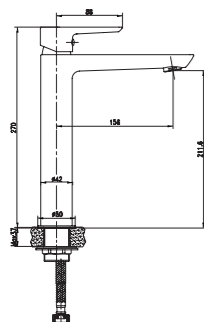

Single lever above counter bidet mixer / brass body, zinc handle / Ø35mm ceramic cartridge / with 360° aerator / surface treatment available with electro-plating, painting, electro-coating, PVD etc.