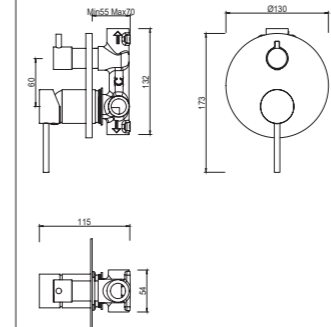

Single lever embedded shower mixer/ brass body, zinc handle / Ø35mm ceramic cartridge/ with diverter/ surface treatment available with electro-plating, painting, electro-coating, PVD etc.