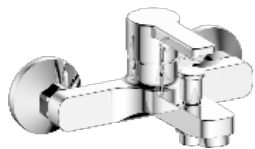

3395-10

3395 series, top quality, DVGW certified