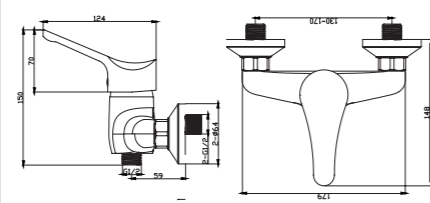

Single lever wall-mounted shower mixer / brass body, zinc handle / Ø35mm ceramic cartridge / surface treatment available with electro-plating, painting, electro-coating, PVD etc.