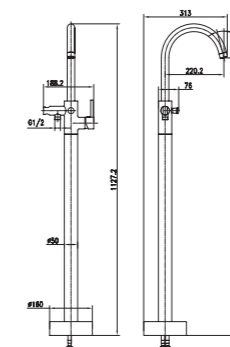

Single lever above counter vessel basin mixer / s/s 304 body, zinc handle / Ø25mm ceramic cartridge /with aerator / surface treatment available with electro-plating, painting, electro-coating, PVD etc.