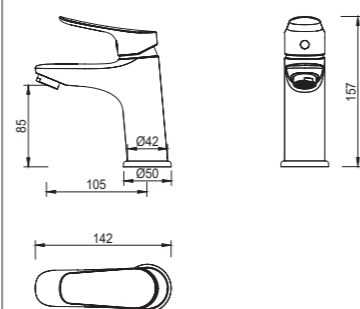

3076-30

3076 series, sleek and modern design

Single lever above counter basin mixer / brass body, zinc handle / Ø35mm ceramic cartridge / with aerator / surface treatment available with electro-plating, painting, electro-coating, PVD etc.