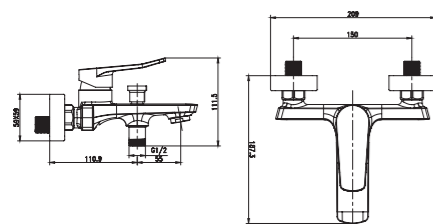

3074-10

3074 series, sleek and modern design

Single lever wall-mounted bath & shower mixer with diverter / brass body, zinc handle / Ø35mm ceramic cartridge /with aerator / surface treatment available with electro-plating, painting, electro-coating, PVD etc.