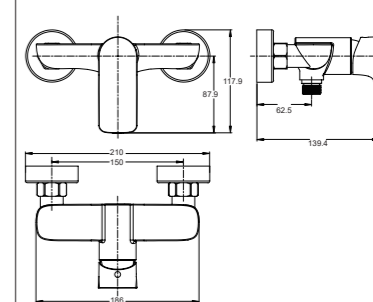

Single lever wall-mounted shower mixer with handshower kit /brass body, zinc handle / Ø35mm ceramic cartridge /with aerator / 1.5m shower hose / 3-function handshower / wall-mounted shower holder / surface treatment available with electro-plating, painting, electro-coating, PVD etc.