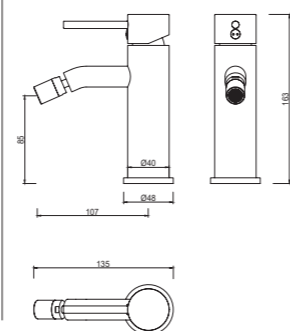

Single lever above counter bidet mixer / s/s 304 body, zinc handle / Ø25mm ceramic cartridge / with 360° aerator / surface treatment available with electro-plating, painting, electro-coating, PVD etc.