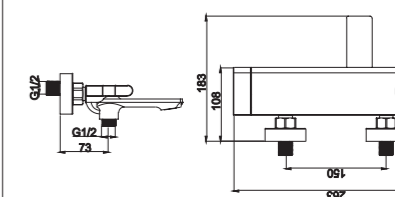

2093-10K1

2093 series, sleek and stylish design, cold-open, energy-saving

Single lever wall-mounted bath & shower mixer with handshower kit / brass body, zinc handle / cold-open 90° ceramic cartridge /with aerator / 1.5m shower hose / 2-function handshower / wall-mounted shower holder / surface treatment available with electro-plating, painting, electro-coating, PVD etc.