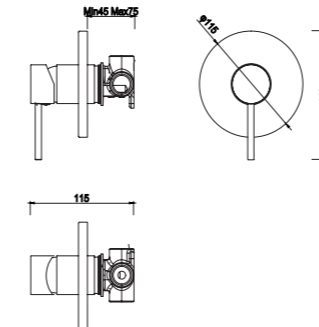

Single lever embedded shower mixer/ brass body, zinc handle / Ø35mm ceramic cartridge/ surface treatment available with electro-plating, painting, electro-coating, PVD etc.