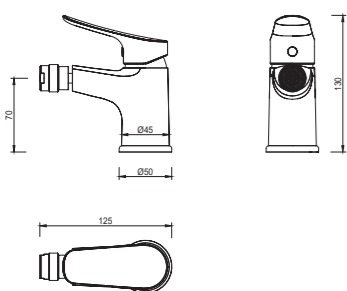

Single lever above counter bidet mixer / brass body, zinc handle / Ø35mm ceramic cartridge / with 360° aerator / surface treatment available with electro-plating, painting, electro-coating, PVD etc.