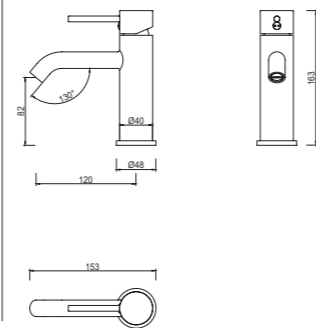

Single lever above counter basin mixer / brass body, zinc handle / Ø25mm ceramic cartridge / with aerator / surface treatment available with electro-plating, painting, electro-coating, PVD etc.