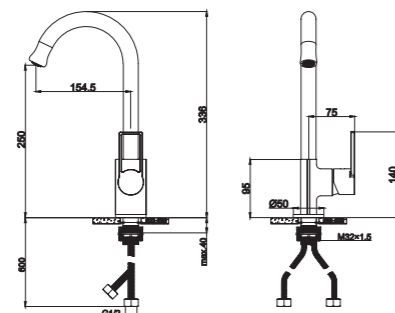

2065-50

2065 series, sleek and modern design

Single lever above counter kitchen sink mixer / brass body, zinc handle / $\varnothing 35$ mm ceramic cartridge /s/s spout with aerator / surface treatment available with electro-plating, painting, electro-coating, PVD etc.