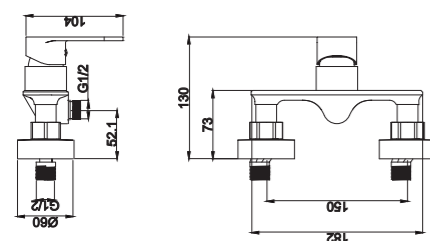

Single lever wall-mounted shower mixer with handshower kit / brass body, zinc handle / $\varnothing 35$ mm ceramic cartridge /with aerator / 1.5m shower hose / 3-function handshower / wall-mounted shower holder / surface treatment available with electro-plating, painting, electro-coating, PVD etc.