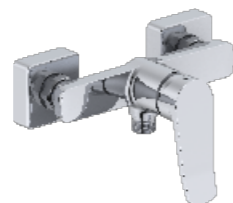

3074-20

3074 series, sleek and modern design