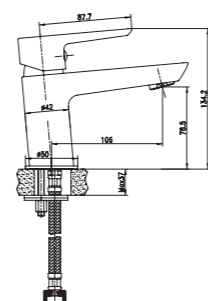

Single lever above counter basin mixer / brass body, zinc handle / Ø30mm ceramic cartridge / with aerator / surface treatment available with electro-plating, painting, electro-coating, PVD etc.