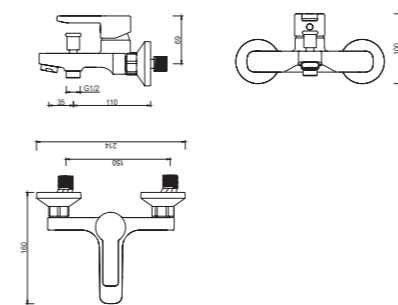

3395-10K1

3395 series, sleek and modern design

Single lever wall-mounted bath & shower mixer with handshower kit /brass body, zinc handle / Ø35mm ceramic cartridge /with aerator / 1.5m shower hose / 3-function handshower / wall-mounted shower holder / surface treatment available with electro-plating, painting, electro-coating, PVD etc.