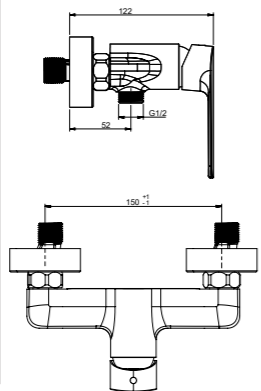

Single lever wall-mounted shower mixer / brass body, zinc handle / Ø35mm ceramic cartridge / surface treatment available with electro-plating, painting, electro-coating, PVD etc.