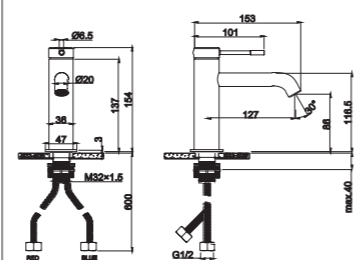

2122-30

2122 series, round shape, sleek and modern design

Single lever above counter basin mixer / brass body, zinc handle / Ø25mm ceramic cartridge / with aerator / surface treatment available with electro-plating, painting, electro-coating, PVD etc.