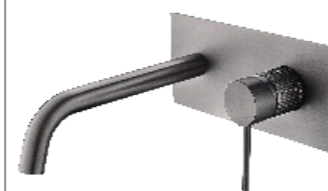

3376-50

3376 series, precision machining& engraving technique

Single lever embeded basin mixer / solid brass body, zinc handle / Ø25mm ceramic cartridge / with aerator / surface treatment available with electro-plating, painting, electro-coating, PVD etc.