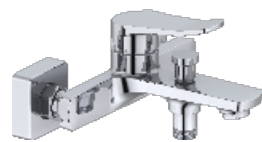

3074-10

3074 series, sleek and modern design