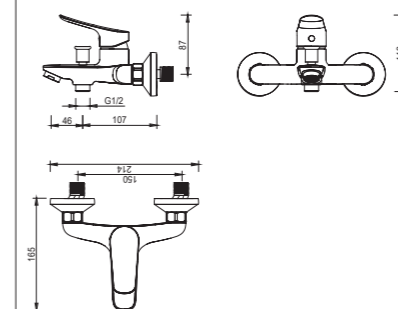

Single lever wall-mounted bath & shower mixer with sliding shower kit /brass body, zinc handle / Ø35mm ceramic cartridge /with aerator / 1.5m shower hose / 3-function handshower / wall-mounted sliding bar / surface treatment available with electro-plating, painting, electro-coating, PVD etc.