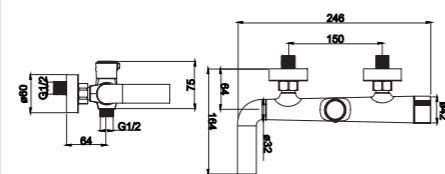

2047-10

2047 series, stylish design, cold-open, energy saving

Single lever wall-mounted bath & shower mixer with diverter / brass body, zinc handle / cold-open 90° ceramic cartridge /with aerator / surface treatment available with electro-plating, painting, electro-coating, PVD etc.

2047-10K1

2047 series, stylish design, cold-open, energy saving

Single lever wall-mounted bath & shower mixer with handshower kit / brass body, zinc handle / cold-open 90° ceramic cartridge /with aerator / 1.5m shower hose / 3-function handshower / wall-mounted shower holder / surface treatment available with electro-plating, painting, electro-coating, PVD etc.

2047-10K2

2047 series, stylish design, cold-open, energy saving

Single lever wall-mounted bath & shower mixer with sliding shower kit / brass body, zinc handle / cold-open 90° ceramic cartridge /with aerator / 1.5m shower hose / 3-function handshower / wall-mounted sliding bar / surface treatment available with electro-plating, painting, electro-coating, PVD etc.

2047-33

2047 series, stylish design, cold-open, energy saving

Single lever above counter vessel basin mixer / brass body, zinc handle / cold-open 90° ceramic cartridge /360° swivel spout with aerator / surface treatment available with electro-plating, painting, electro-coating, PVD etc.

2047-30

2047 series, stylish design, cold-open, energy saving

Single lever above counter basin mixer / brass body, zinc handle / cold-open 90° ceramic cartridge / 360° swivel spout with aerator / surface treatment available with electro-plating, painting, electro-coating, PVD etc.

2047-31

2047 series, stylish design, cold-open, energy saving