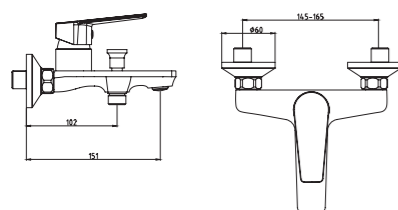

3296-10

3296 series, sleek and modern design

Single lever wall-mounted bath & shower mixer with diverter / brass body, zinc handle / Ø35mm ceramic cartridge /with aerator / surface treatment available with electro-plating, painting, electro-coating, PVD etc.