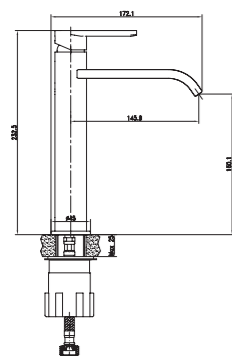

3352-31

3352 series, sleek and modern design

Single lever above counter vessel basin mixer / brass body, zinc handle / $\varnothing 26\text{mm}$ ceramic cartridge /with aerator / surface treatment available with electro-plating, painting, electro-coating, PVD etc.