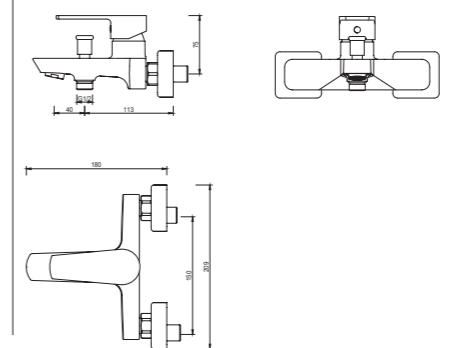

3080-10K2

3080 series, sleek and modern design

Single lever wall-mounted bath & shower mixer with sliding shower kit /brass body, zinc handle / Ø35mm ceramic cartridge /with aerator / 1.5m shower hose / 3-function handshower / wall-mounted sliding bar / surface treatment available with electro-plating, painting, electro-coating, PVD etc.