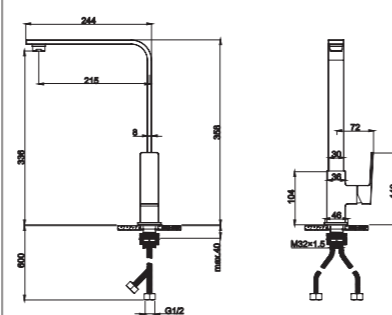

2020-50

2020 series, square and modern design

Single lever above counter kitchen sink mixer / brass body, zinc handle / ø26mm ceramic cartridge top sealing /s/s spout with aerator / surface treatment available with electro-plating, painting, electro-coating, PVD etc.