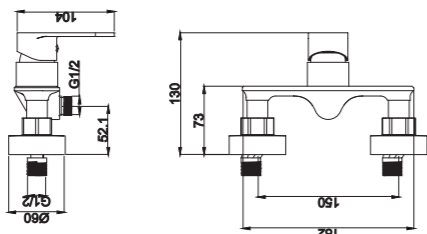

2012-20

2012 series, compact and sleek design

Single lever wall-mounted shower mixer / brass body, zinc handle / ø35mm ceramic cartridge / surface treatment available with electro-plating, painting, electro-coating, PVD etc.