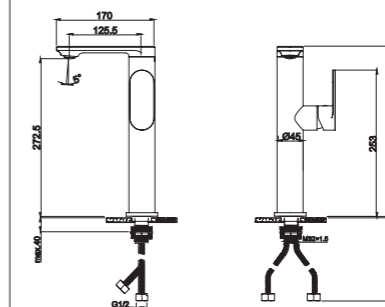

Single lever above counter vessel basin mixer with side lever / brass body, zinc handle / ø35mm ceramic cartridge /with coin slot aerator / surface treatment available with electro-plating, painting, electro-coating, PVD etc.