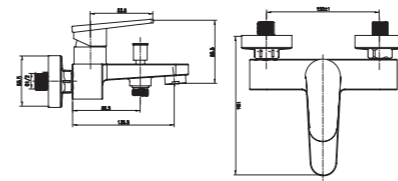

3338-10

3338 series, sleek and modern design

Single lever wall-mounted bath & shower mixer with diverter / brass body, zinc handle / Ø35mm ceramic cartridge /with aerator / surface treatment available with electro-plating, painting, electro-coating, PVD etc.

3338-20

3338 series, sleek and modern design

Single lever wall-mounted shower mixer / brass body, zinc handle / Ø35mm ceramic cartridge / surface treatment available with electro-plating, painting, electro-coating, PVD etc.

3338-30

3338 series, sleek and modern design

Single lever above counter basin mixer / brass body, zinc handle / Ø35mm ceramic cartridge / with aerator / surface treatment available with electro-plating, painting, electro-coating, PVD etc.

3338-10K1

3338 series, sleek and modern design

Single lever wall-mounted bath & shower mixer with handshower kit /brass body, zinc handle / Ø35mm ceramic cartridge /with aerator / 1.5m shower hose / 3-function handshower / wall-mounted shower holder / surface treatment available with electro-plating, painting, electro-coating, PVD etc.

3338-10K2

3338 series, sleek and modern design

Single lever wall-mounted bath & shower mixer with sliding shower kit /brass body, zinc handle / Ø35mm ceramic cartridge /with aerator / 1.5m shower hose / 3-function handshower / wall-mounted sliding bar / surface treatment available with electro-plating, painting, electro-coating, PVD etc.

3338-20K1

3338 series, sleek and modern design

Single lever wall-mounted shower mixer with handshower kit /brass body, zinc handle / Ø35mm ceramic cartridge /with aerator / 1.5m shower hose / 3-function handshower / wall-mounted shower holder / surface treatment available with electro-plating, painting, electro-coating, PVD etc.