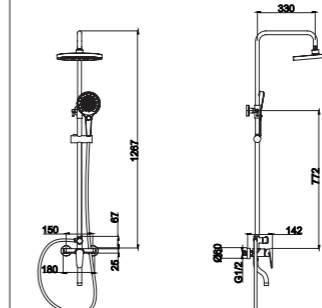

2027-11K1

2020 series, square and modern design

Single lever wall-mounted shower column / brass body, zinc handle / ø35mm ceramic cartridge / s/s spout with aerator / 1.5m shower hose / 3-function handshower / 8" rain showerhead / wall-mounted height adjustable shower column / surface treatment available with electro-plating, painting, electro-coating, PVD etc.