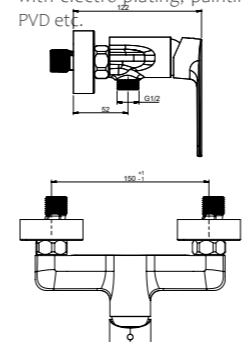

Single lever wall-mounted shower mixer with sliding shower kit /brass body, zinc handle / Ø35mm ceramic cartridge /with aerator / 1.5m shower hose / 3-function handshower / wall-mounted sliding bar / surface treatment available with electro-plating, painting, electro-coating, PVD etc.