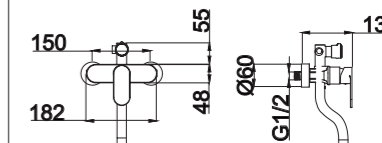

Single lever wall-mounted bath & shower mixer with diverter / brass body, zinc handle / ø35mm ceramic cartridge / s/s spout with aerator / surface treatment available with electro-plating, painting, electro-coating, PVD etc.