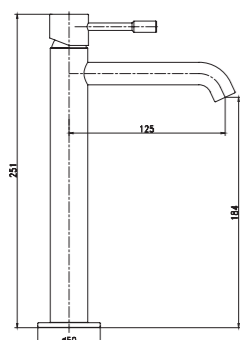

Single lever above counter vessel basin mixer / s/s 304 body, zinc handle / Ø25mm ceramic cartridge /with aerator / surface treatment available with electro-plating, painting, electro-coating, PVD etc.