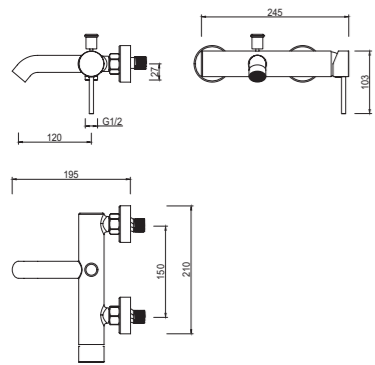

Single lever wall-mounted bath & shower mixer with diverter / brass body, zinc handle / Ø35mm ceramic cartridge /with aerator / surface treatment available with electro-plating, painting, electro-coating, PVD etc.