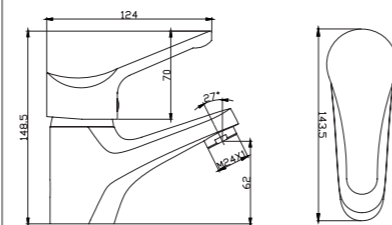

4134-10K1

4134 series, sleek and modern design

Single lever wall-mounted bath & shower mixer with handshower kit /brass body, zinc handle / Ø35mm ceramic cartridge /with aerator / 1.5m shower hose / 3-function handshower / wall-mounted shower holder / surface treatment available with electro-plating, painting, electro-coating, PVD etc.