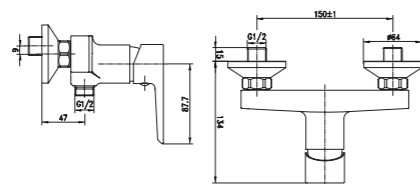

Single lever wall-mounted shower mixer / brass body, zinc handle / Ø35mm ceramic cartridge / surface treatment available with electro-plating, painting, electro-coating, PVD etc.