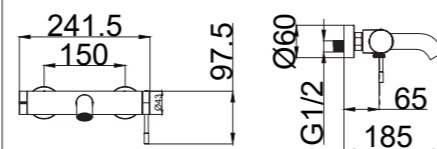

2122-10

2122 series, round shape, sleek and modern design

Single lever wall-mounted bath & shower mixer with diverter / brass body, zinc handle / Ø35mm ceramic cartridge /with aerator / surface treatment available with electro-plating, painting, electro-coating, PVD etc.

2122-20

2122 series, round shape, sleek and modern design

Single lever wall-mounted shower mixer / brass body, zinc handle / Ø35mm ceramic cartridge / surface treatment available with electro-plating, painting, electro-coating, PVD etc.

2122-30

2122 series, round shape, sleek and modern design

Single lever above counter basin mixer / brass body, zinc handle / Ø25mm ceramic cartridge / with aerator / surface treatment available with electro-plating, painting, electro-coating, PVD etc.

2122-20K1

2122 series, round shape, sleek and modern design

Single lever wall-mounted shower mixer with handshower kit / brass body, zinc handle / Ø35mm ceramic cartridge /with aerator / 1.5m shower hose / 3-function handshower / wall-mounted shower holder / surface treatment available with electro-plating, painting, electro-coating, PVD etc.

2122-20K2

2122 series, round shape, sleek and modern design

Single lever wall-mounted shower mixer with sliding shower kit / brass body, zinc handle / Ø35mm ceramic cartridge /with aerator / 1.5m shower hose / 3-function handshower / wall-mounted sliding bar / surface treatment available with electro-plating, painting, electro-coating, PVD etc.

2122-31

2122 series, round shape, sleek and modern design

Single lever above counter vessel basin mixer / brass body, zinc handle / Ø25mm ceramic cartridge /with aerator / surface treatment available with electro-plating, painting, electro-coating, PVD etc.

2122-10K1