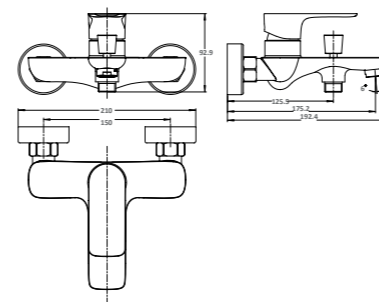

Single lever wall-mounted bath & shower mixer with handshower kit /brass body, zinc handle / Ø35mm ceramic cartridge /with aerator / 1.5m shower hose / 3-function handshower / wall-mounted shower holder / surface treatment available with electro-plating, painting, electro-coating, PVD etc.