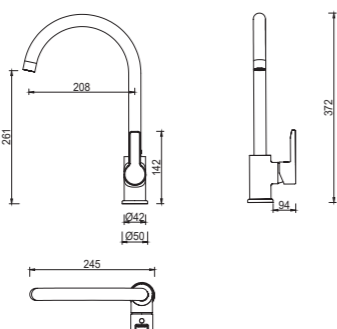

Single lever above counter kitchen sink mixer / brass body, zinc handle / Ø35mm ceramic cartridge /with aerator / surface treatment available with electro-plating, painting, electro-coating, PVD etc.