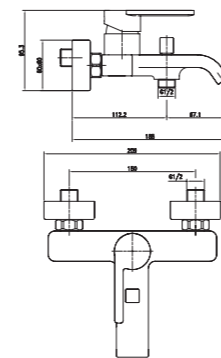

Single lever wall-mounted bath & shower mixer with sliding shower kit / brass body, zinc handle / $\varnothing 35\text{mm}$ ceramic cartridge /with aerator / 1.5m shower hose / 3-function handshower / wall-mounted sliding bar / surface treatment available with electro-plating, painting, electro-coating, PVD etc.