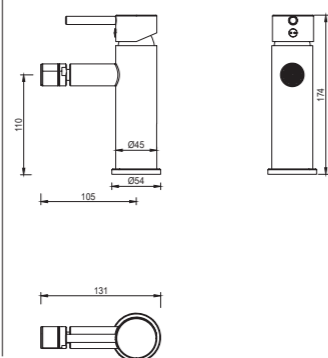

2011-40

2011 series, stainless steel 304 solid construction

Single lever above counter bidet mixer / s/s 304 body, zinc handle / cold-open 90° ceramic cartridge /with 360° aerator / surface treatment available with electro-plating, painting, electro-coating, PVD etc.