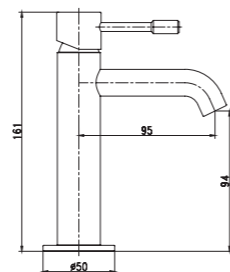

Single lever above counter basin mixer / s/s 304 body, zinc handle / Ø25mm ceramic cartridge / with aerator / surface treatment available with electro-plating, painting, electro-coating, PVD etc.