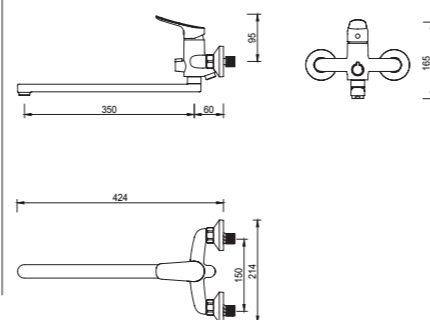

Single lever wall-mounted shower mixer / brass body, zinc handle / Ø35mm ceramic cartridge / with diverter/ surface treatment available with electro-plating, painting, electro-coating, PVD etc.