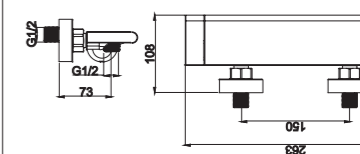

2078-30

2078 series, sleek and stylish design, cold-open, energy-saving

Single lever above counter basin mixer / brass body, zinc handle / cold-open 90° ceramic cartridge /with aerator / surface treatment available with electro-plating, painting, electro-coating, PVD etc.

2078-31

2078 series, sleek and stylish design, cold-open, energy-saving

Single lever above counter vessel basin mixer / brass body, zinc handle / cold-open 90° ceramic cartridge /with aerator / surface treatment available with electro-plating, painting, electro-coating, PVD etc.

2093-10

2093 series, sleek and stylish design, cold-open, energy-saving

Single lever wall-mounted bath & shower mixer with diverter / brass body, zinc handle / cold-open 90° ceramic cartridge /with aerator / surface treatment available with electro-plating, painting, electro-coating, PVD etc.

2093-40

2093 series, sleek and stylish design, cold-open, energy-saving

Single lever above counter bidet mixer / brass body, zinc handle / cold-open 90° ceramic cartridge /with 360° aerator / surface treatment available with electro-plating, painting, electro-coating, PVD etc.

2093-50

2093 series, sleek and stylish design, cold-open, energy-saving

Single lever above counter kitchen sink mixer / brass body, zinc handle / cold-open 90° ceramic cartridge /s/s spout with aerator / surface treatment available with electro-plating, painting, electro-coating, PVD etc.

2093-10K1

2093 series, sleek and stylish design, cold-open, energy-saving