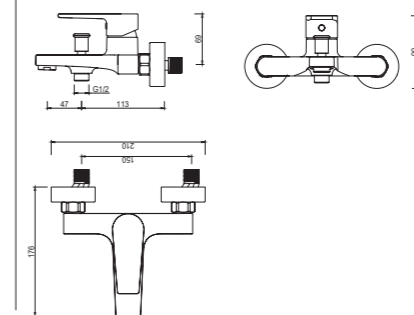

Single lever wall-mounted bath & shower mixer with sliding shower kit /brass body, zinc handle / Ø35mm ceramic cartridge /with aerator / 1.5m shower hose / 3-function handshower / wall-mounted sliding bar / surface treatment available with electro-plating, painting, electro-coating, PVD etc.