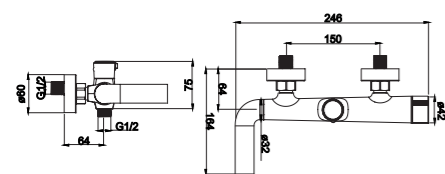

2047-10

2047 series, stylish design, cold-open, energy saving

Single lever wall-mounted bath & shower mixer with diverter / brass body, zinc handle / cold-open 90° ceramic cartridge /with aerator / surface treatment available with electro-plating, painting, electro-coating, PVD etc.