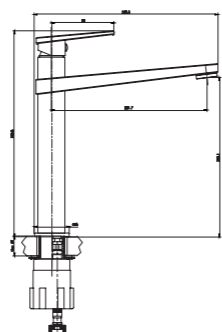

Single lever above counter kitchen sink mixer / brass body, zinc handle / Ø35mm ceramic cartridge /with aerator / surface treatment available with electro-plating, painting, electro-coating, PVD etc.