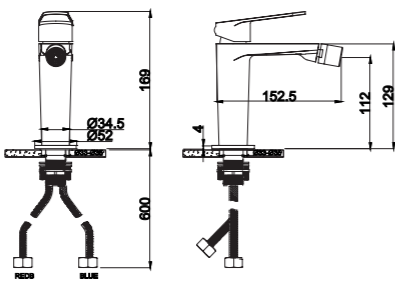

2027-40

2027 series, square and modern design

Single lever above counter bidet mixer / brass body, zinc handle / ø26mm ceramic cartridge / with 360° aerator / surface treatment available with electro-plating, painting, electro-coating, PVD etc.