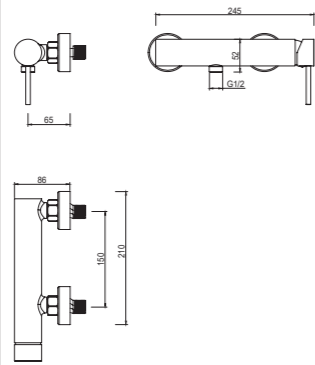

Single lever wall-mounted shower mixer / brass body, zinc handle / Ø35mm ceramic cartridge / surface treatment available with electro-plating, painting, electro-coating, PVD etc.