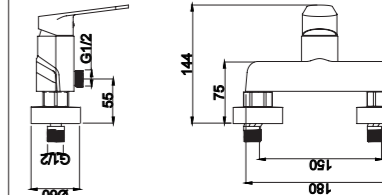

2027-10

2027 series, square and modern design

Single lever wall-mounted bath & shower mixer with diverter / brass body, zinc handle / ø35mm ceramic cartridge /with aerator / surface treatment available with electro-plating, painting, electro-coating, PVD etc.

2027-20

2027 series, square and modern design

Single lever wall-mounted shower mixer / brass body, zinc handle / ø35mm ceramic cartridge / surface treatment available with electro-plating, painting, electro-coating, PVD etc.

2027-30

2027 series, square and modern design

Single lever above counter basin mixer / brass body, zinc handle / ø26mm ceramic cartridge / with aerator / surface treatment available with electro-plating, painting, electro-coating, PVD etc.

2027-10K1

2012 series, compact and sleek design

Single lever wall-mounted bath & shower mixer with handshower kit / brass body, zinc handle / ø35mm ceramic cartridge /with aerator / 1.5m shower hose / 3-function handshower / wall-mounted shower holder / surface treatment available with electro-plating, painting, electro-coating, PVD etc.

2027-10K2

2012 series, compact and sleek design

Single lever wall-mounted bath & shower mixer with sliding shower kit / brass body, zinc handle / ø35mm ceramic cartridge /with aerator / 1.5m shower hose / 3-function handshower / wall-mounted sliding bar / surface treatment available with electro-plating, painting, electro-coating, PVD etc.

2027-20K1

2012 series, compact and sleek design