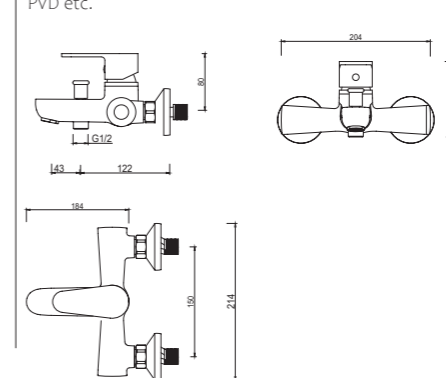

3377-10K2

3377 series, sleek and modern design

Single lever wall-mounted bath & shower mixer with sliding shower kit /brass body, zinc handle / Ø35mm ceramic cartridge /with aerator / 1.5m shower hose / 3-function handshower / wall-mounted sliding bar / surface treatment available with electro-plating, painting, electro-coating, PVD etc.