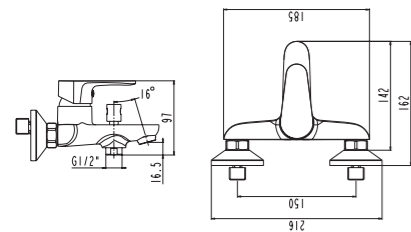

3177-10

3177 series, sleek and modern design

Single lever wall-mounted bath & shower mixer with diverter / brass body, zinc handle / Ø35mm ceramic cartridge /with aerator / surface treatment available with electro-plating, painting, electro-coating, PVD etc.

3177-20

3177 series, sleek and modern design

Single lever wall-mounted shower mixer / brass body, zinc handle / Ø35mm ceramic cartridge / surface treatment available with electro-plating, painting, electro-coating, PVD etc.

3177-30

3177 series, sleek and modern design

Single lever above counter basin mixer / brass body, zinc handle / Ø35mm ceramic cartridge / with aerator / surface treatment available with electro-plating, painting, electro-coating, PVD etc.

3177-10K1

3177 series, sleek and modern design

Single lever wall-mounted bath & shower mixer with handshower kit /brass body, zinc handle / Ø35mm ceramic cartridge /with aerator / 1.5m shower hose / 3-function handshower / wall-mounted shower holder / surface treatment available with electro-plating, painting, electro-coating, PVD etc.

3177-10K2

3177 series, sleek and modern design

Single lever wall-mounted bath & shower mixer with sliding shower kit /brass body, zinc handle / Ø35mm ceramic cartridge /with aerator / 1.5m shower hose / 3-function handshower / wall-mounted sliding bar / surface treatment available with electro-plating, painting, electro-coating, PVD etc.

3177-20K1

3177 series, sleek and modern design

Single lever wall-mounted shower mixer with handshower kit /brass body, zinc handle / Ø35mm ceramic cartridge /with aerator / 1.5m shower hose / 3-function handshower / wall-mounted shower holder / surface treatment available with electro-plating, painting, electro-coating, PVD etc.