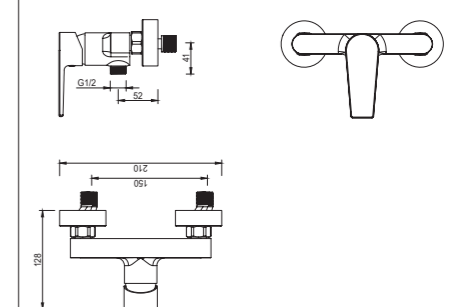

3397-20K1

3397 series, sleek and modern design

Single lever wall-mounted shower mixer with handshower kit /brass body, zinc handle / Ø35mm ceramic cartridge /with aerator / 1.5m shower hose / 3-function handshower / wall-mounted shower holder / surface treatment available with electro-plating, painting, electro-coating, PVD etc.