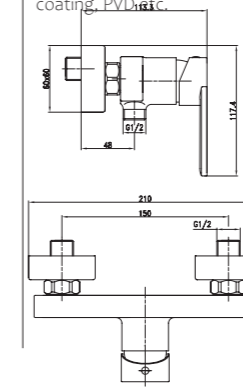

Single lever wall-mounted shower mixer with handshower kit / brass body, zinc handle / $\varnothing 35\text{mm}$ ceramic cartridge /with aerator / 1.5m shower hose / 3-function handshower / wall-mounted shower holder / surface treatment available with electro-plating, painting, electro-coating, PVD etc.