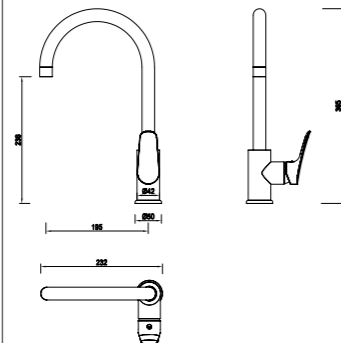

Single lever above counter kitchen sink mixer / brass body, zinc handle / Ø35mm ceramic cartridge /with aerator / surface treatment available with electro-plating, painting, electro-coating, PVD etc.