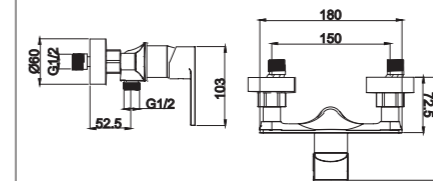

2065-10

2065 series, sleek and modern design

Single lever wall-mounted bath & shower mixer with diverter / brass body, zinc handle / $\varnothing 35$ mm ceramic cartridge /with aerator / surface treatment available with electro-plating, painting, electro-coating, PVD etc.

2065-20

2065 series, sleek and modern design

Single lever wall-mounted shower mixer / brass body, zinc handle / $\varnothing 35$ mm ceramic cartridge / surface treatment available with electro-plating, painting, electro-coating, PVD etc.

2065-30

2065 series, sleek and modern design

Single lever above counter basin mixer / brass body, zinc handle / $\varnothing 26$ mm ceramic cartridge / with aerator / surface treatment available with electro-plating, painting, electro-coating, PVD etc.

2065-10K2

2065 series, sleek and modern design

Single lever wall-mounted bath & shower mixer with sliding shower kit / brass body, zinc handle / $\varnothing 35$ mm ceramic cartridge /with aerator / 1.5m shower hose / 3-function handshower / wall-mounted sliding bar / surface treatment available with electro-plating, painting, electro-coating, PVD etc.

2065-20K1

2065 series, sleek and modern design

Single lever wall-mounted shower mixer with handshower kit / brass body, zinc handle / $\varnothing 35$ mm ceramic cartridge /with aerator / 1.5m shower hose / 3-function handshower / wall-mounted shower holder / surface treatment available with electro-plating, painting, electro-coating, PVD etc.

2065-20K2

2065 series, sleek and modern design