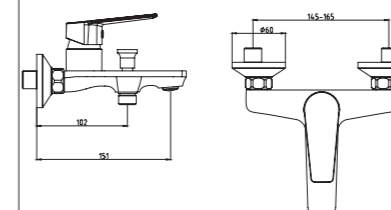

3296-10

3296 series, sleek and modern design

Single lever wall-mounted bath & shower mixer with diverter / brass body, zinc handle / Ø35mm ceramic cartridge /with aerator / surface treatment available with electro-plating, painting, electro-coating, PVD etc.

3296-20

3296 series, sleek and modern design

Single lever wall-mounted shower mixer / brass body, zinc handle / Ø35mm ceramic cartridge / surface treatment available with electro-plating, painting, electro-coating, PVD etc.

3296-30

3296 series, sleek and modern design

Single lever above counter basin mixer / brass body, zinc handle / Ø35mm ceramic cartridge / with aerator / surface treatment available with electro-plating, painting, electro-coating, PVD etc.

3296-10K1

3296 series, sleek and modern design

Single lever wall-mounted bath & shower mixer with handshower kit /brass body, zinc handle / Ø35mm ceramic cartridge /with aerator / 1.5m shower hose / 3-function handshower / wall-mounted shower holder / surface treatment available with electro-plating, painting, electro-coating, PVD etc.

3296-10K2

3296 series, sleek and modern design

Single lever wall-mounted bath & shower mixer with sliding shower kit /brass body, zinc handle / Ø35mm ceramic cartridge /with aerator / 1.5m shower hose / 3-function handshower / wall-mounted sliding bar / surface treatment available with electro-plating, painting, electro-coating, PVD etc.

3296-20K1

3296 series, sleek and modern design

Single lever wall-mounted shower mixer with handshower kit /brass body, zinc handle / Ø35mm ceramic cartridge /with aerator / 1.5m shower hose / 3-function handshower / wall-mounted shower holder / surface treatment available with electro-plating, painting, electro-coating, PVD etc.