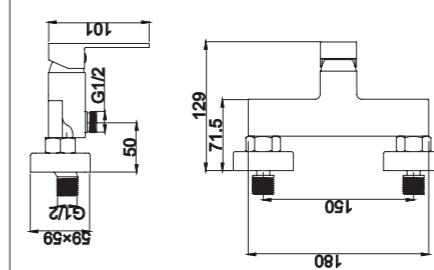

2020-20K2

2012 series, compact and sleek design

Single lever wall-mounted shower mixer with sliding shower kit / brass body, zinc handle / ø35mm ceramic cartridge /with aerator / 1.5m shower hose / 3-function handshower / wall-mounted sliding bar / surface treatment available with electro-plating, painting, electro-coating, PVD etc.