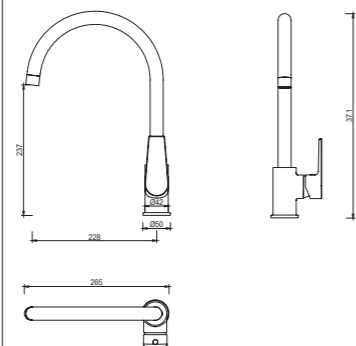

3397-50

3397 series, top quality, DVGW certified

Single lever above counter kitchen sink mixer / brass body, zinc handle / Ø35mm ceramic cartridge /with aerator / surface treatment available with electro-plating, painting, electro-coating, PVD etc.