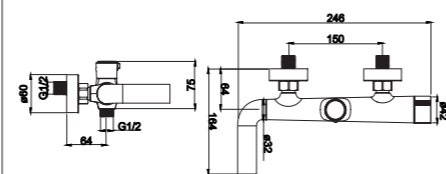

2047-10

2047 series, stylish design, cold-open, energy saving

Single lever wall-mounted bath & shower mixer with diverter / brass body, zinc handle / cold-open 90° ceramic cartridge /with aerator / surface treatment available with electro-plating, painting, electro-coating, PVD etc.

2047-10K1

2047 series, stylish design, cold-open, energy saving

Single lever wall-mounted bath & shower mixer with handshower kit / brass body, zinc handle / cold-open 90° ceramic cartridge /with aerator / 1.5m shower hose / 3-function handshower / wall-mounted shower holder / surface treatment available with electro-plating, painting, electro-coating, PVD etc.

2047-10K2

2047 series, stylish design, cold-open, energy saving

Single lever wall-mounted bath & shower mixer with sliding shower kit / brass body, zinc handle / cold-open 90° ceramic cartridge /with aerator / 1.5m shower hose / 3-function handshower / wall-mounted sliding bar / surface treatment available with electro-plating, painting, electro-coating, PVD etc.

2047-33

2047 series, stylish design, cold-open, energy saving

Single lever above counter vessel basin mixer / brass body, zinc handle / cold-open 90° ceramic cartridge /360° swivel spout with aerator / surface treatment available with electro-plating, painting, electro-coating, PVD etc.

2047-30

2047 series, stylish design, cold-open, energy saving

Single lever above counter basin mixer / brass body, zinc handle / cold-open 90° ceramic cartridge / 360° swivel spout with aerator / surface treatment available with electro-plating, painting, electro-coating, PVD etc.

2047-31

2047 series, stylish design, cold-open, energy saving