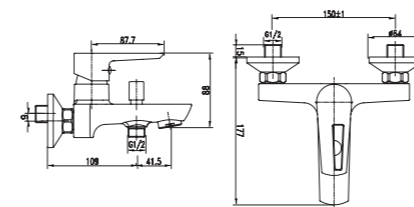

3327-10K1

3327 series, sleek and modern design

Single lever wall-mounted bath & shower mixer with handshower kit /brass body, zinc handle / Ø35mm ceramic cartridge /with aerator / 1.5m shower hose / 3-function handshower / wall-mounted shower holder / surface treatment available with electro-plating, painting, electro-coating, PVD etc.