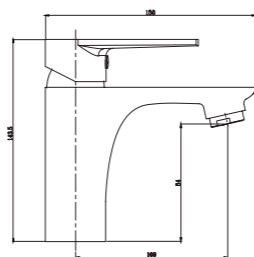

Single lever above counter basin mixer / brass body, zinc handle / Ø30mm ceramic cartridge / with aerator / surface treatment available with electro-plating, painting, electro-coating, PVD etc.