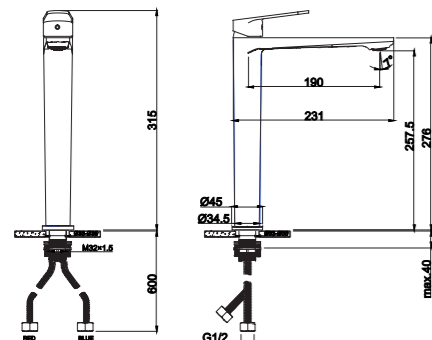

2027-31

2027 series, square and modern design

Single lever above counter vessel basin mixer / brass body, zinc handle / ø26mm ceramic cartridge /with aerator / surface treatment available with electro-plating, painting, electro-coating, PVD etc.