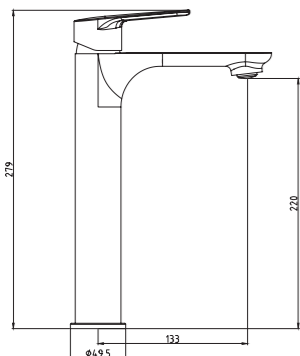

Single lever above counter bidet mixer / brass body, zinc handle / Ø35mm ceramic cartridge / with 360° aerator / surface treatment available with electro-plating, painting, electro-coating, PVD etc.