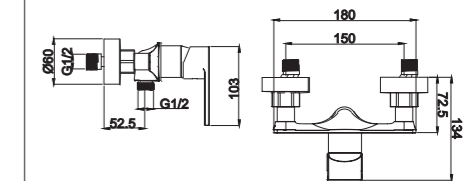

2065-10

2065 series, sleek and modern design

Single lever wall-mounted bath & shower mixer with diverter / brass body, zinc handle / $\varnothing 35$ mm ceramic cartridge /with aerator / surface treatment available with electro-plating, painting, electro-coating, PVD etc.

2065-20

2065 series, sleek and modern design

Single lever wall-mounted shower mixer / brass body, zinc handle / $\varnothing 35$ mm ceramic cartridge / surface treatment available with electro-plating, painting, electro-coating, PVD etc.

2065-30

2065 series, sleek and modern design

Single lever above counter basin mixer / brass body, zinc handle / $\varnothing 26$ mm ceramic cartridge / with aerator / surface treatment available with electro-plating, painting, electro-coating, PVD etc.

2065-10K2

2065 series, sleek and modern design

Single lever wall-mounted bath & shower mixer with sliding shower kit / brass body, zinc handle / $\varnothing 35$ mm ceramic cartridge /with aerator / 1.5m shower hose / 3-function handshower / wall-mounted sliding bar / surface treatment available with electro-plating, painting, electro-coating, PVD etc.

2065-20K1

2065 series, sleek and modern design

Single lever wall-mounted shower mixer with handshower kit / brass body, zinc handle / $\varnothing 35$ mm ceramic cartridge /with aerator / 1.5m shower hose / 3-function handshower / wall-mounted shower holder / surface treatment available with electro-plating, painting, electro-coating, PVD etc.

2065-20K2

2065 series, sleek and modern design