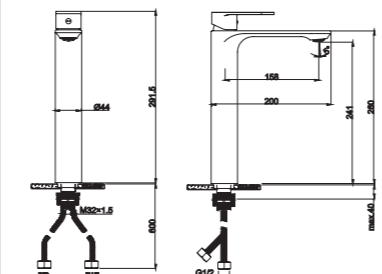

Single lever above counter vessel basin mixer / brass body, zinc handle / ø35mm ceramic cartridge /with coin slot aerator / surface treatment available with electro-plating, painting, electro-coating, PVD etc.