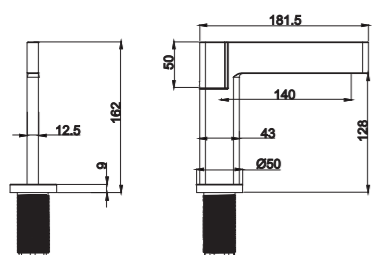

2078-30

2078 series, sleek and stylish design, cold-open, energy-saving

Single lever above counter basin mixer / brass body, zinc handle / cold-open 90° ceramic cartridge /with aerator / surface treatment available with electro-plating, painting, electro-coating, PVD etc.