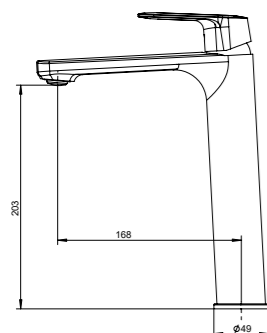

3178-31

3178 series, sleek and modern design

Single lever above counter bidet mixer / brass body, zinc handle / Ø35mm ceramic cartridge / with 360° aerator / surface treatment available with electro-plating, painting, electro-coating, PVD etc.