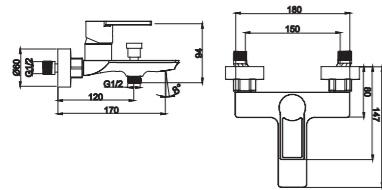

2065-10

2065 series, sleek and modern design

Single lever wall-mounted bath & shower mixer with diverter / brass body, zinc handle / $\varnothing 35$ mm ceramic cartridge /with aerator / surface treatment available with electro-plating, painting, electro-coating, PVD etc.