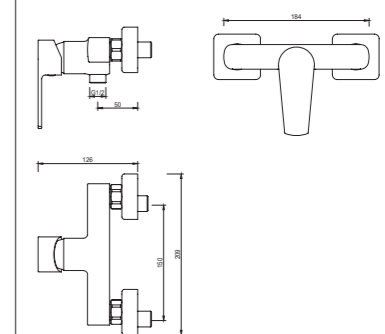

3080-20K1

3080 series, sleek and modern design

Single lever wall-mounted shower mixer with handshower kit /brass body, zinc handle / Ø35mm ceramic cartridge /with aerator / 1.5m shower hose / 3-function handshower / wall-mounted shower holder / surface treatment available with electro-plating, painting, electro-coating, PVD etc.