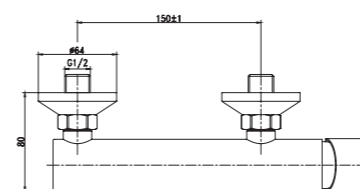

3375S-20K2

3375S series, stainless steel 304 solid construction

Single lever wall-mounted shower mixer with sliding shower kit / s/s 304 body, zinc handle / Ø35mm ceramic cartridge /with aerator / 1.5m shower hose / 3-function handshower / wall-mounted sliding bar / surface treatment available with electro-plating, painting, electro-coating, PVD etc.