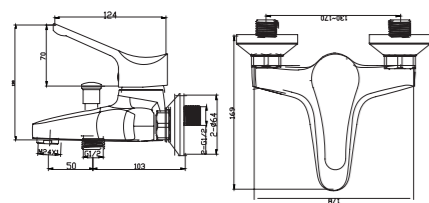

4134-10

4134 series, top quality, DVGW certified

Single lever wall-mounted bath & shower mixer with diverter / brass body, zinc handle / Ø35mm ceramic cartridge /with aerator / surface treatment available with electro-plating, painting, electro-coating, PVD etc.