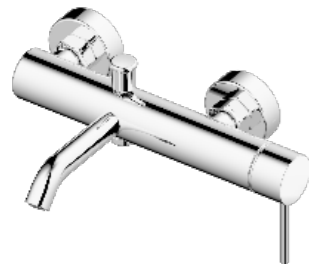

3392-10

3392 series, round shape, sleek and modern design