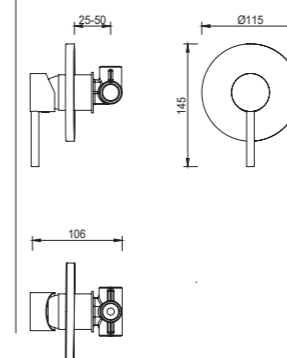

2011-22

2011 series, stainless steel 304 solid construction

Single lever embedded shower mixer/ brass body, zinc handle / Ø35mm ceramic cartridge /surface treatment available with electro-plating, painting, electro-coating, PVD etc.