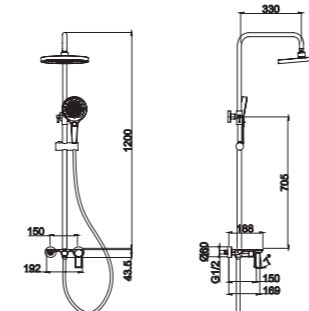

2065-11K1

2065 series, sleek and modern design

Single lever wall-mounted shower column / brass body, zinc handle / $\varnothing 35$ mm ceramic cartridge / s/s spout with aerator / 1.5m shower hose / 3-function handshower / 8" rain showerhead / wall-mounted height adjustable shower column / surface treatment available with electro-plating, painting, electro-coating, PVD etc.