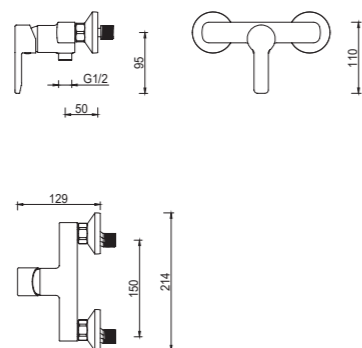

3395-20

3395 series, top quality, DVGW certified

Single lever wall-mounted shower mixer / brass body, zinc handle / Ø35mm ceramic cartridge / surface treatment available with electro-plating, painting, electro-coating, PVD etc.