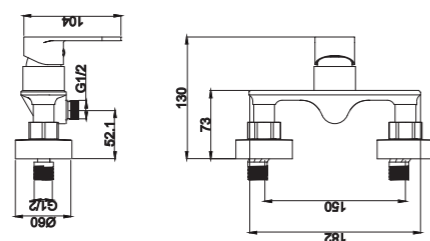

Single lever wall-mounted shower mixer with sliding shower kit / brass body, zinc handle / $\varnothing 35$ mm ceramic cartridge /with aerator / 1.5m shower hose / 3-function handshower / wall-mounted sliding bar / surface treatment available with electro-plating, painting, electro-coating, PVD etc.