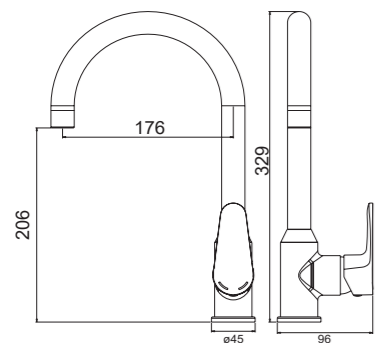

3177-10

3177 series, sleek and modern design

Single lever wall-mounted bath & shower mixer with diverter / brass body, zinc handle / Ø35mm ceramic cartridge /with aerator / surface treatment available with electro-plating, painting, electro-coating, PVD etc.

3177-20

3177 series, sleek and modern design

Single lever wall-mounted shower mixer / brass body, zinc handle / Ø35mm ceramic cartridge / surface treatment available with electro-plating, painting, electro-coating, PVD etc.

3177-30

3177 series, sleek and modern design

Single lever above counter basin mixer / brass body, zinc handle / Ø35mm ceramic cartridge / with aerator / surface treatment available with electro-plating, painting, electro-coating, PVD etc.

3177-10K1

3177 series, sleek and modern design

Single lever wall-mounted bath & shower mixer with handshower kit /brass body, zinc handle / Ø35mm ceramic cartridge /with aerator / 1.5m shower hose / 3-function handshower / wall-mounted shower holder / surface treatment available with electro-plating, painting, electro-coating, PVD etc.

3177-10K2

3177 series, sleek and modern design

Single lever wall-mounted bath & shower mixer with sliding shower kit /brass body, zinc handle / Ø35mm ceramic cartridge /with aerator / 1.5m shower hose / 3-function handshower / wall-mounted sliding bar / surface treatment available with electro-plating, painting, electro-coating, PVD etc.

3177-20K1

3177 series, sleek and modern design

Single lever wall-mounted shower mixer with handshower kit /brass body, zinc handle / Ø35mm ceramic cartridge /with aerator / 1.5m shower hose / 3-function handshower / wall-mounted shower holder / surface treatment available with electro-plating, painting, electro-coating, PVD etc.