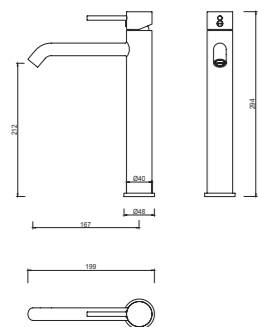

Single lever above counter vessel basin mixer / brass body, zinc handle / Ø25mm ceramic cartridge /with aerator / surface treatment available with electro-plating, painting, electro-coating, PVD etc.