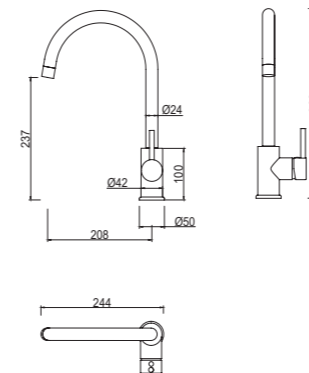

Single lever above counter kitchen sink mixer / s/s 304 body, zinc handle / Ø25mm ceramic cartridge /with aerator / surface treatment available with electro-plating, painting, electro-coating, PVD etc.