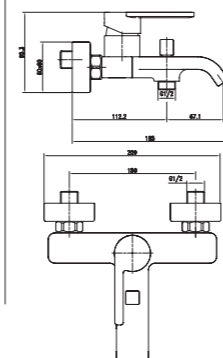

Single lever wall-mounted bath & shower mixer with handshower kit / brass body, zinc handle / $\varnothing 35\text{mm}$ ceramic cartridge /with aerator / 1.5m shower hose / 3-function handshower / wall-mounted shower holder / surface treatment available with electro-plating, painting, electro-coating, PVD etc.