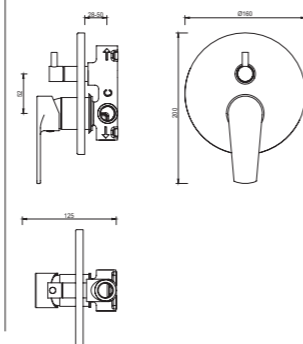

3177-23

3177 series, sleek and modern design

Single lever embeded two-way shower mixer/ brass body, zinc handle / Ø35mm ceramic cartridge / with diverter/ surface treatment available with electro-plating, painting, electro-coating, PVD etc.