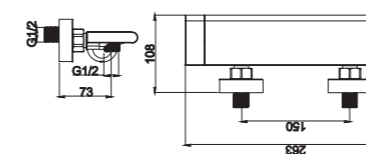

Single lever wall-mounted bath & shower mixer with sliding shower kit / brass body, zinc handle / cold-open 90° ceramic cartridge /with aerator / 1.5m shower hose / 2-function handshower / wall-mounted sliding bar / surface treatment available with electro-plating, painting, electro-coating, PVD etc.