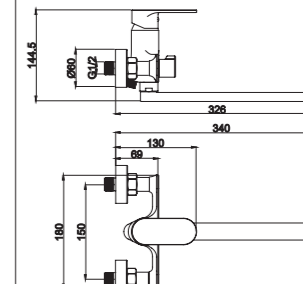

Single lever wall-mounted bath & shower mixer with diverter / brass body, zinc handle / ø35mm ceramic cartridge / s/s spout with aerator / surface treatment available with electro-plating, painting, electro-coating, PVD etc.