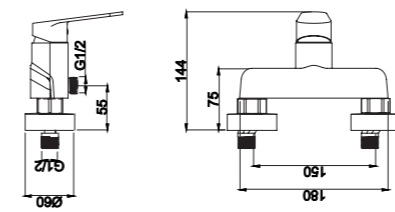

2027-10

2027 series, square and modern design

Single lever wall-mounted bath & shower mixer with diverter / brass body, zinc handle / ø35mm ceramic cartridge /with aerator / surface treatment available with electro-plating, painting, electro-coating, PVD etc.

2027-20

2027 series, square and modern design

Single lever wall-mounted shower mixer / brass body, zinc handle / ø35mm ceramic cartridge / surface treatment available with electro-plating, painting, electro-coating, PVD etc.

2027-30

2027 series, square and modern design

Single lever above counter basin mixer / brass body, zinc handle / ø26mm ceramic cartridge / with aerator / surface treatment available with electro-plating, painting, electro-coating, PVD etc.

2027-10K1

2012 series, compact and sleek design

Single lever wall-mounted bath & shower mixer with handshower kit / brass body, zinc handle / ø35mm ceramic cartridge /with aerator / 1.5m shower hose / 3-function handshower / wall-mounted shower holder / surface treatment available with electro-plating, painting, electro-coating, PVD etc.

2027-10K2

2012 series, compact and sleek design

Single lever wall-mounted bath & shower mixer with sliding shower kit / brass body, zinc handle / ø35mm ceramic cartridge /with aerator / 1.5m shower hose / 3-function handshower / wall-mounted sliding bar / surface treatment available with electro-plating, painting, electro-coating, PVD etc.

2027-20K1

2012 series, compact and sleek design