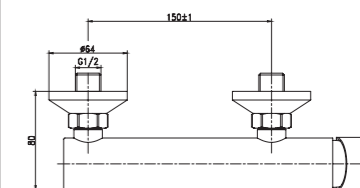

3375S-10

3375S series, stainless steel 304 solid construction

Single lever wall-mounted bath & shower mixer with diverter / s/s 304 body, zinc handle / Ø35mm ceramic cartridge /with aerator / surface treatment available with electro-plating, painting, electro-coating, PVD etc.

3375S-20

3375S series, stainless steel 304 solid construction

Single lever wall-mounted shower mixer / s/s 304 body, zinc handle / Ø35mm ceramic cartridge / surface treatment available with electro-plating, painting, electro-coating, PVD etc.

3375S-30

3375S series, stainless steel 304 solid construction

Single lever above counter basin mixer / s/s 304 body, zinc handle / Ø25mm ceramic cartridge / with aerator / surface treatment available with electro-plating, painting, electro-coating, PVD etc.

3375S-10K1

3375S series, stainless steel 304 solid construction

Single lever wall-mounted bath & shower mixer with handshower kit / s/s 304 body, zinc handle / Ø35mm ceramic cartridge /with aerator / 1.5m shower hose / 3-function handshower / wall-mounted shower holder / surface treatment available with electro-plating, painting, electro-coating, PVD etc.

3375S-10K2

3375S series, stainless steel 304 solid construction

Single lever wall-mounted bath & shower mixer with sliding shower kit / s/s 304 body, zinc handle / Ø35mm ceramic cartridge /with aerator / 1.5m shower hose / 3-function handshower / wall-mounted sliding bar / surface treatment available with electro-plating, painting, electro-coating, PVD etc.

3375S-20K1

3375S series, stainless steel 304 solid construction