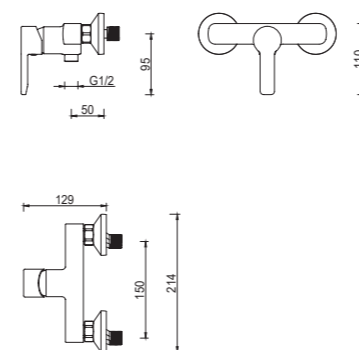

3397-10

3397 series, sleek and modern design

Single lever wall-mounted bath & shower mixer with diverter / brass body, zinc handle / Ø35mm ceramic cartridge /with aerator / surface treatment available with electro-plating, painting, electro-coating, PVD etc.