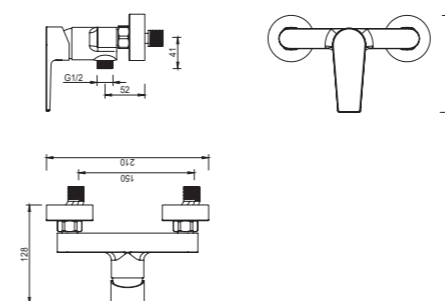

3397-20K2

3397 series, sleek and modern design

Single lever wall-mounted shower mixer with sliding shower kit /brass body, zinc handle / Ø35mm ceramic cartridge /with aerator / 1.5m shower hose / 3-function handshower / wall-mounted sliding bar / surface treatment available with electro-plating, painting, electro-coating, PVD etc.