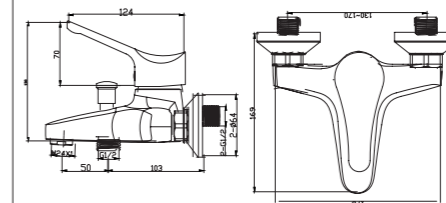

4134-10

4134 series, top quality, DVGW certified

Single lever wall-mounted bath & shower mixer with diverter / brass body, zinc handle / Ø35mm ceramic cartridge /with aerator / surface treatment available with electro-plating, painting, electro-coating, PVD etc.

4134-20

4134 series, top quality, DVGW certified

Single lever wall-mounted shower mixer / brass body, zinc handle / Ø35mm ceramic cartridge / surface treatment available with electro-plating, painting, electro-coating, PVD etc.

4134-30

4134 series, top quality, DVGW certified

Single lever above counter basin mixer / brass body, zinc handle / Ø30mm ceramic cartridge / with aerator / surface treatment available with electro-plating, painting, electro-coating, PVD etc.

4134-10K1

4134 series, sleek and modern design

Single lever wall-mounted bath & shower mixer with handshower kit /brass body, zinc handle / Ø35mm ceramic cartridge /with aerator / 1.5m shower hose / 3-function handshower / wall-mounted shower holder / surface treatment available with electro-plating, painting, electro-coating, PVD etc.

4134-10K2

4134 series, sleek and modern design

Single lever wall-mounted bath & shower mixer with sliding shower kit /brass body, zinc handle / Ø35mm ceramic cartridge /with aerator / 1.5m shower hose / 3-function handshower / wall-mounted sliding bar / surface treatment available with electro-plating, painting, electro-coating, PVD etc.

4134-20K1

4134 series, sleek and modern design