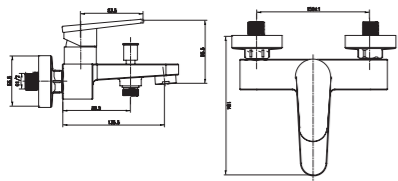

Single lever wall-mounted bath & shower mixer with diverter / brass body, zinc handle / Ø35mm ceramic cartridge /with aerator / surface treatment available with electro-plating, painting, electro-coating, PVD etc.