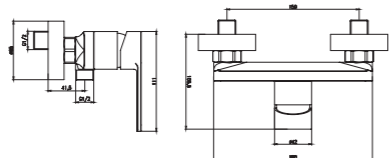

Single lever wall-mounted shower mixer / brass body, zinc handle / Ø35mm ceramic cartridge / surface treatment available with electro-plating, painting, electro-coating, PVD etc.