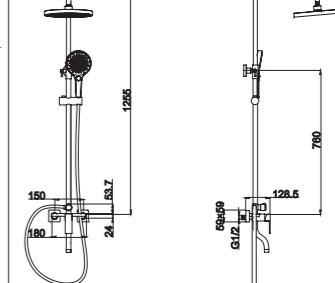

2020-11K1

2020 series, square and modern design

Single lever wall-mounted shower column / brass body, zinc handle / ø35mm ceramic cartridge / s/s spout with aerator / 1.5m shower hose / 3-function handshower / 8" rain showerhead / wall-mounted height adjustable shower column / surface treatment available with electro-plating, painting, electro-coating, PVD etc.