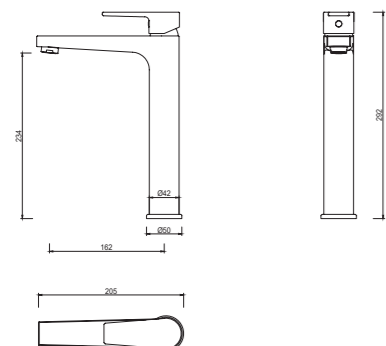

3397-31

3397 series, top quality, DVGW certified

Single lever above counter bidet mixer / brass body, zinc handle / Ø35mm ceramic cartridge / with 360° aerator / surface treatment available with electro-plating, painting, electro-coating, PVD etc.