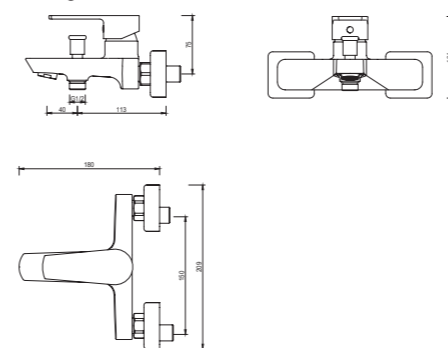

3080-10K1

3080 series, sleek and modern design

Single lever wall-mounted bath & shower mixer with handshower kit /brass body, zinc handle / Ø35mm ceramic cartridge /with aerator / 1.5m shower hose / 3-function handshower / wall-mounted shower holder / surface treatment available with electro-plating, painting, electro-coating, PVD etc.