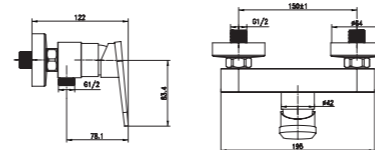

3338-10

3338 series, sleek and modern design

Single lever wall-mounted bath & shower mixer with diverter / brass body, zinc handle / Ø35mm ceramic cartridge /with aerator / surface treatment available with electro-plating, painting, electro-coating, PVD etc.

3338-20

3338 series, sleek and modern design

Single lever wall-mounted shower mixer / brass body, zinc handle / Ø35mm ceramic cartridge / surface treatment available with electro-plating, painting, electro-coating, PVD etc.

3338-30

3338 series, sleek and modern design

Single lever above counter basin mixer / brass body, zinc handle / Ø35mm ceramic cartridge / with aerator / surface treatment available with electro-plating, painting, electro-coating, PVD etc.

3338-10K1

3338 series, sleek and modern design

Single lever wall-mounted bath & shower mixer with handshower kit /brass body, zinc handle / Ø35mm ceramic cartridge /with aerator / 1.5m shower hose / 3-function handshower / wall-mounted shower holder / surface treatment available with electro-plating, painting, electro-coating, PVD etc.

3338-10K2

3338 series, sleek and modern design

Single lever wall-mounted bath & shower mixer with sliding shower kit /brass body, zinc handle / Ø35mm ceramic cartridge /with aerator / 1.5m shower hose / 3-function handshower / wall-mounted sliding bar / surface treatment available with electro-plating, painting, electro-coating, PVD etc.

3338-20K1

3338 series, sleek and modern design

Single lever wall-mounted shower mixer with handshower kit /brass body, zinc handle / Ø35mm ceramic cartridge /with aerator / 1.5m shower hose / 3-function handshower / wall-mounted shower holder / surface treatment available with electro-plating, painting, electro-coating, PVD etc.