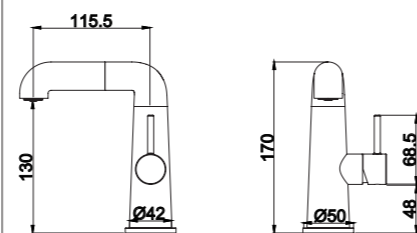

2047-32

2047 series, stylish design, side lever

Single lever above counter basin mixer / brass body, zinc handle / Ø25mm ceramic cartridge /360° swivel spout with aerator / surface treatment available with electro-plating, painting, electro-coating, PVD etc.