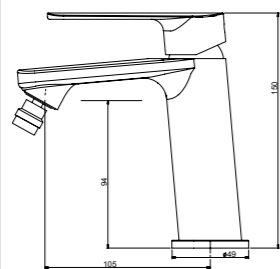

Single lever above counter bidet mixer / brass body, zinc handle / Ø30mm ceramic cartridge / with 360° aerator / surface treatment available with electro-plating, painting, electro-coating, PVD etc.