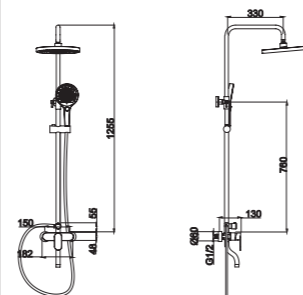

2012-11K1

2012 series, compact and sleek design

Single lever wall-mounted bath & shower column / brass body, zinc handle / $\varnothing 35$ mm ceramic cartridge / s/s spout with aerator / 1.5m shower hose / 3-function handshower / 8" rain showerhead / wall-mounted height adjustable shower column / surface treatment available with electro-plating, painting, electro-coating, PVD etc.