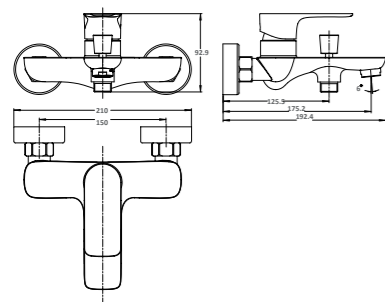

3165-10

3165 series, sleek and modern design

Single lever wall-mounted bath & shower mixer with diverter / brass body, zinc handle / Ø35mm ceramic cartridge /with aerator / surface treatment available with electro-plating, painting, electro-coating, PVD etc.