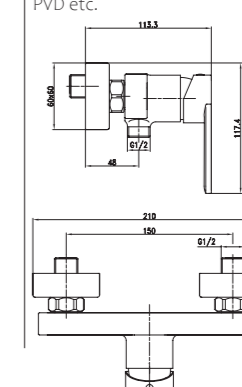

Single lever wall-mounted shower mixer with sliding shower kit / brass body, zinc handle / $\varnothing 35\text{mm}$ ceramic cartridge /with aerator / 1.5m shower hose / 3-function handshower / wall-mounted sliding bar / surface treatment available with electro-plating, painting, electro-coating, PVD etc.