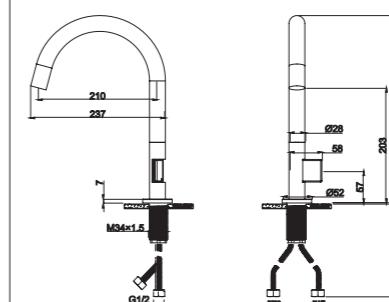

2093-50

2093 series, sleek and stylish design, cold-open, energy-saving

Single lever above counter kitchen sink mixer / brass body, zinc handle / cold-open 90° ceramic cartridge /s/s spout with aerator / surface treatment available with electro-plating, painting, electro-coating, PVD etc.