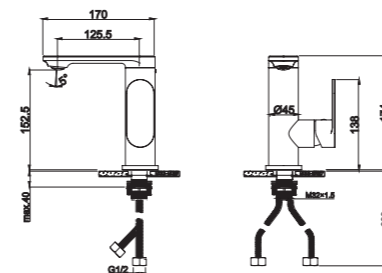

2012-32

2012 series, compact and sleek design

Single lever above counter basin mixer with side lever / brass body, zinc handle / ø35mm ceramic cartridge /with coin slot aerator / surface treatment available with electro-plating, painting, electro-coating, PVD etc.