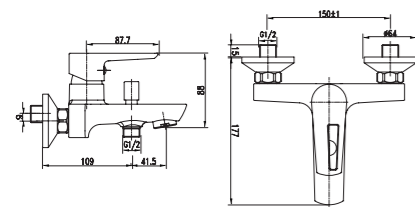

Single lever wall-mounted bath & shower mixer with diverter / brass body, zinc handle / Ø35mm ceramic cartridge /with aerator / surface treatment available with electro-plating, painting, electro-coating, PVD etc.