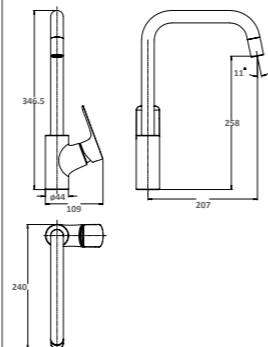

Single lever above counter kitchen sink mixer / brass body, zinc handle / Ø35mm ceramic cartridge /with aerator / surface treatment available with electro-plating, painting, electro-coating, PVD etc.