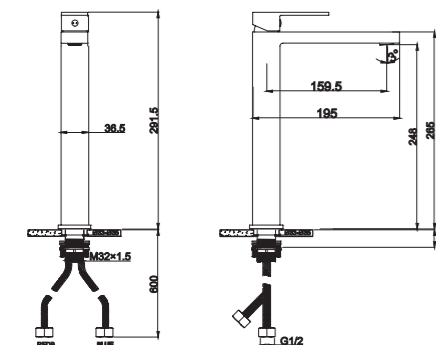

2020-31

2020 series, square and modern design

Single lever above counter vessel basin mixer / brass body, zinc handle / ø26mm ceramic cartridge top sealing /with aerator / surface treatment available with electro-plating, painting, electro-coating, PVD etc.