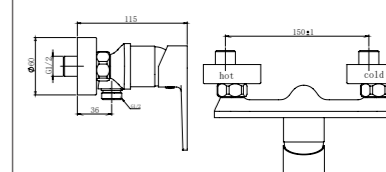

3296-10

3296 series, sleek and modern design

Single lever wall-mounted bath & shower mixer with diverter / brass body, zinc handle / Ø35mm ceramic cartridge /with aerator / surface treatment available with electro-plating, painting, electro-coating, PVD etc.

3296-20

3296 series, sleek and modern design

Single lever wall-mounted shower mixer / brass body, zinc handle / Ø35mm ceramic cartridge / surface treatment available with electro-plating, painting, electro-coating, PVD etc.

3296-30

3296 series, sleek and modern design

Single lever above counter basin mixer / brass body, zinc handle / Ø35mm ceramic cartridge / with aerator / surface treatment available with electro-plating, painting, electro-coating, PVD etc.

3296-10K1

3296 series, sleek and modern design

Single lever wall-mounted bath & shower mixer with handshower kit /brass body, zinc handle / Ø35mm ceramic cartridge /with aerator / 1.5m shower hose / 3-function handshower / wall-mounted shower holder / surface treatment available with electro-plating, painting, electro-coating, PVD etc.

3296-10K2

3296 series, sleek and modern design

Single lever wall-mounted bath & shower mixer with sliding shower kit /brass body, zinc handle / Ø35mm ceramic cartridge /with aerator / 1.5m shower hose / 3-function handshower / wall-mounted sliding bar / surface treatment available with electro-plating, painting, electro-coating, PVD etc.

3296-20K1

3296 series, sleek and modern design

Single lever wall-mounted shower mixer with handshower kit /brass body, zinc handle / Ø35mm ceramic cartridge /with aerator / 1.5m shower hose / 3-function handshower / wall-mounted shower holder / surface treatment available with electro-plating, painting, electro-coating, PVD etc.