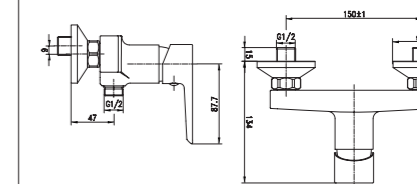

3327-10

3327 series, top quality, DVGW certified

Single lever wall-mounted bath & shower mixer with diverter / brass body, zinc handle / Ø35mm ceramic cartridge /with aerator / surface treatment available with electro-plating, painting, electro-coating, PVD etc.

3327-20

3327 series, top quality, DVGW certified

Single lever wall-mounted shower mixer / brass body, zinc handle / Ø35mm ceramic cartridge / surface treatment available with electro-plating, painting, electro-coating, PVD etc.

3327-30

3327 series, top quality, DVGW certified

Single lever above counter basin mixer / brass body, zinc handle / Ø30mm ceramic cartridge / with aerator / surface treatment available with electro-plating, painting, electro-coating, PVD etc.

3327-10K1

3327 series, sleek and modern design

Single lever wall-mounted bath & shower mixer with handshower kit /brass body, zinc handle / Ø35mm ceramic cartridge /with aerator / 1.5m shower hose / 3-function handshower / wall-mounted shower holder / surface treatment available with electro-plating, painting, electro-coating, PVD etc.

3327-10K2

3327 series, sleek and modern design

Single lever wall-mounted bath & shower mixer with sliding shower kit /brass body, zinc handle / Ø35mm ceramic cartridge /with aerator / 1.5m shower hose / 3-function handshower / wall-mounted sliding bar / surface treatment available with electro-plating, painting, electro-coating, PVD etc.

3327-20K1

3327 series, sleek and modern design