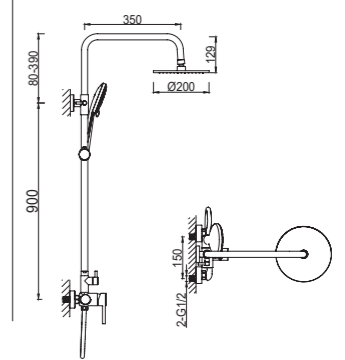

3392-11K1

3392 series, round shape, sleek and modern design

Single lever wall-mounted shower column / brass body, zinc handle / Ø35mm ceramic cartridge / s/s spout with aerator / 1.5m shower hose / 3-function handshower / 8" rain showerhead / wall-mounted height adjustable shower column / surface treatment available with electro-plating, painting, electro-coating, PVD etc.