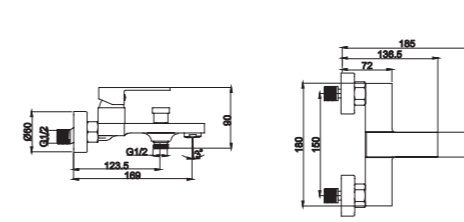

2020-10

2020 series, square and modern design

Single lever wall-mounted bath & shower mixer with diverter / brass body, zinc handle / ø35mm ceramic cartridge /with aerator / surface treatment available with electro-plating, painting, electro-coating, PVD etc.

2020-20

2020 series, square and modern design

Single lever wall-mounted shower mixer / brass body, zinc handle / ø35mm ceramic cartridge / surface treatment available with electro-plating, painting, electro-coating, PVD etc.

2020-30

2020 series, square and modern design

Single lever above counter basin mixer / brass body, zinc handle / ø26mm ceramic cartridge top sealing /with aerator / surface treatment available with electro-plating, painting, electro-coating, PVD etc.

2020-10K1

2012 series, compact and sleek design

Single lever wall-mounted bath & shower mixer with handshower kit / brass body, zinc handle / ø35mm ceramic cartridge /with aerator / 1.5m shower hose / 3-function handshower / wall-mounted shower holder / surface treatment available with electro-plating, painting, electro-coating, PVD etc.

2020-10K2

2012 series, compact and sleek design

Single lever wall-mounted bath & shower mixer with sliding shower kit / brass body, zinc handle / ø35mm ceramic cartridge /with aerator / 1.5m shower hose / 3-function handshower / wall-mounted sliding bar / surface treatment available with electro-plating, painting, electro-coating, PVD etc.

2020-11K1

2020 series, square and modern design