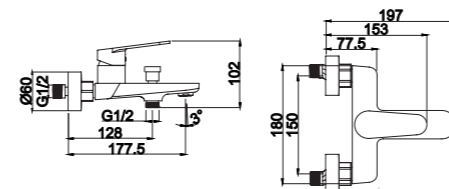

2027-10

2027 series, square and modern design

Single lever wall-mounted bath & shower mixer with diverter / brass body, zinc handle / ø35mm ceramic cartridge /with aerator / surface treatment available with electro-plating, painting, electro-coating, PVD etc.

2027-20

2027 series, square and modern design

Single lever wall-mounted shower mixer / brass body, zinc handle / ø35mm ceramic cartridge / surface treatment available with electro-plating, painting, electro-coating, PVD etc.

2027-30

2027 series, square and modern design

Single lever above counter basin mixer / brass body, zinc handle / ø26mm ceramic cartridge / with aerator / surface treatment available with electro-plating, painting, electro-coating, PVD etc.

2027-10K1

2012 series, compact and sleek design

Single lever wall-mounted bath & shower mixer with handshower kit / brass body, zinc handle / ø35mm ceramic cartridge /with aerator / 1.5m shower hose / 3-function handshower / wall-mounted shower holder / surface treatment available with electro-plating, painting, electro-coating, PVD etc.

2027-10K2

2012 series, compact and sleek design

Single lever wall-mounted bath & shower mixer with sliding shower kit / brass body, zinc handle / ø35mm ceramic cartridge /with aerator / 1.5m shower hose / 3-function handshower / wall-mounted sliding bar / surface treatment available with electro-plating, painting, electro-coating, PVD etc.

2027-20K1

2012 series, compact and sleek design