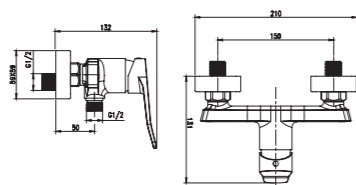

Single lever wall-mounted shower mixer / brass body, zinc handle / Ø35mm ceramic cartridge / surface treatment available with electro-plating, painting, electro-coating, PVD etc.