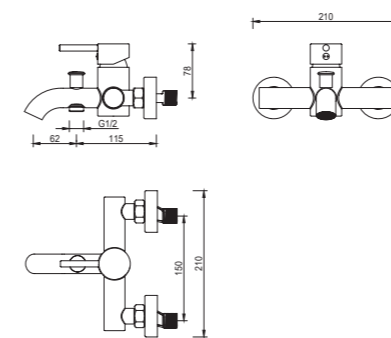

2011-10K1

2011 series, stainless steel 304 solid construction

Single lever wall-mounted bath & shower mixer with handshower kit / s/s 304 body, zinc handle / Ø35mm ceramic cartridge /with aerator / 1.5m shower hose / 3-function handshower / wall-mounted shower holder / surface treatment available with electro-plating, painting, electro-coating, PVD etc.