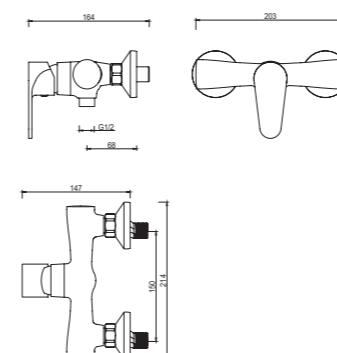

Single lever wall-mounted shower mixer with sliding shower kit /brass body, zinc handle / Ø35mm ceramic cartridge /with aerator / 1.5m shower hose / 3-function handshower / wall-mounted sliding bar / surface treatment available with electro-plating, painting, electro-coating, PVD etc.