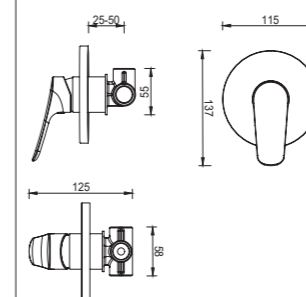

3076-22

3076 series, sleek and modern design

Single lever embedded shower mixer/ brass body, zinc handle / Ø35mm ceramic cartridge /surface treatment available with electro-plating, painting, electro-coating, PVD etc.