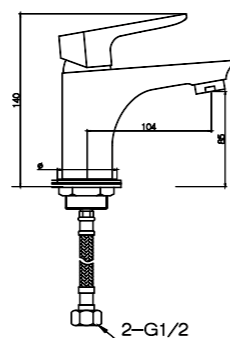

Single lever above counter basin mixer / brass body, zinc handle / Ø35mm ceramic cartridge / with aerator / surface treatment available with electro-plating, painting, electro-coating, PVD etc.