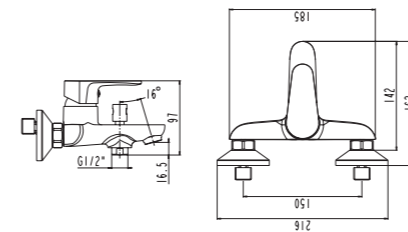

3177-10

3177 series, sleek and modern design

Single lever wall-mounted bath & shower mixer with diverter / brass body, zinc handle / Ø35mm ceramic cartridge /with aerator / surface treatment available with electro-plating, painting, electro-coating, PVD etc.

3177-20

3177 series, sleek and modern design

Single lever wall-mounted shower mixer / brass body, zinc handle / Ø35mm ceramic cartridge / surface treatment available with electro-plating, painting, electro-coating, PVD etc.

3177-30

3177 series, sleek and modern design

Single lever above counter basin mixer / brass body, zinc handle / Ø35mm ceramic cartridge / with aerator / surface treatment available with electro-plating, painting, electro-coating, PVD etc.

3177-10K1

3177 series, sleek and modern design

Single lever wall-mounted bath & shower mixer with handshower kit /brass body, zinc handle / Ø35mm ceramic cartridge /with aerator / 1.5m shower hose / 3-function handshower / wall-mounted shower holder / surface treatment available with electro-plating, painting, electro-coating, PVD etc.

3177-10K2

3177 series, sleek and modern design

Single lever wall-mounted bath & shower mixer with sliding shower kit /brass body, zinc handle / Ø35mm ceramic cartridge /with aerator / 1.5m shower hose / 3-function handshower / wall-mounted sliding bar / surface treatment available with electro-plating, painting, electro-coating, PVD etc.

3177-20K1

3177 series, sleek and modern design

Single lever wall-mounted shower mixer with handshower kit /brass body, zinc handle / Ø35mm ceramic cartridge /with aerator / 1.5m shower hose / 3-function handshower / wall-mounted shower holder / surface treatment available with electro-plating, painting, electro-coating, PVD etc.