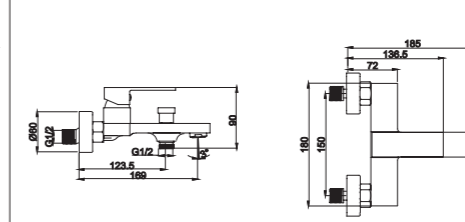

2020-10

2020 series, square and modern design

Single lever wall-mounted bath & shower mixer with diverter / brass body, zinc handle / ø35mm ceramic cartridge /with aerator / surface treatment available with electro-plating, painting, electro-coating, PVD etc.

2020-20

2020 series, square and modern design

Single lever wall-mounted shower mixer / brass body, zinc handle / ø35mm ceramic cartridge / surface treatment available with electro-plating, painting, electro-coating, PVD etc.

2020-30

2020 series, square and modern design

Single lever above counter basin mixer / brass body, zinc handle / ø26mm ceramic cartridge top sealing /with aerator / surface treatment available with electro-plating, painting, electro-coating, PVD etc.

2020-10K1

2012 series, compact and sleek design

Single lever wall-mounted bath & shower mixer with handshower kit / brass body, zinc handle / ø35mm ceramic cartridge /with aerator / 1.5m shower hose / 3-function handshower / wall-mounted shower holder / surface treatment available with electro-plating, painting, electro-coating, PVD etc.

2020-10K2

2012 series, compact and sleek design

Single lever wall-mounted bath & shower mixer with sliding shower kit / brass body, zinc handle / ø35mm ceramic cartridge /with aerator / 1.5m shower hose / 3-function handshower / wall-mounted sliding bar / surface treatment available with electro-plating, painting, electro-coating, PVD etc.

2020-11K1

2020 series, square and modern design