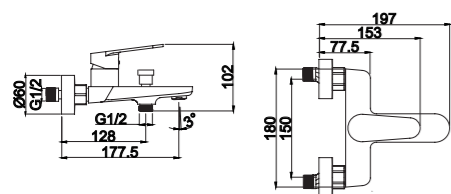

2027-10

2027 series, square and modern design

Single lever wall-mounted bath & shower mixer with diverter / brass body, zinc handle / ø35mm ceramic cartridge /with aerator / surface treatment available with electro-plating, painting, electro-coating, PVD etc.