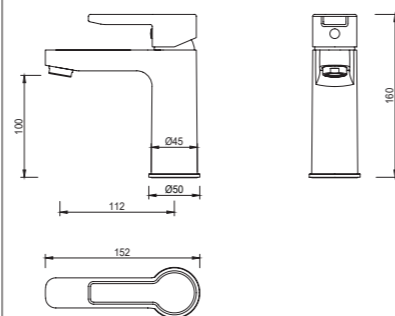

3395-10K1

3395 series, sleek and modern design

Single lever wall-mounted bath & shower mixer with handshower kit /brass body, zinc handle / Ø35mm ceramic cartridge /with aerator / 1.5m shower hose / 3-function handshower / wall-mounted shower holder / surface treatment available with electro-plating, painting, electro-coating, PVD etc.