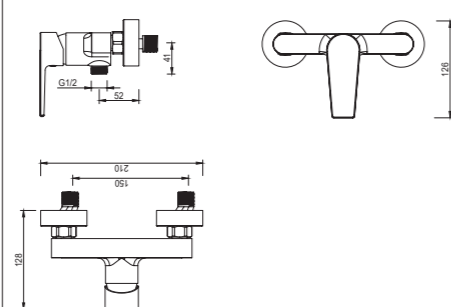

3397-20

3397 series, sleek and modern design

Single lever wall-mounted shower mixer / brass body, zinc handle / Ø35mm ceramic cartridge / surface treatment available with electro-plating, painting, electro-coating, PVD etc.