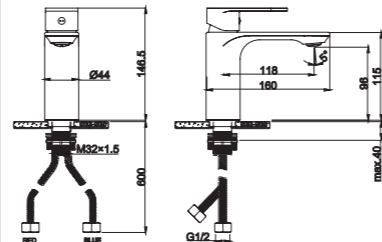

2012-30

2012 series, compact and sleek design

Single lever above counter basin mixer / brass body, zinc handle / ø35mm ceramic cartridge / with coin slot aerator / surface treatment available with electro-plating, painting, electro-coating, PVD etc.