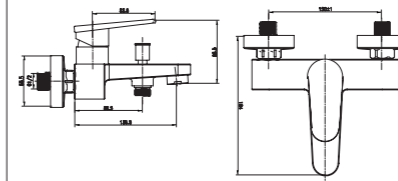

3338-10

3338 series, sleek and modern design

Single lever wall-mounted bath & shower mixer with diverter / brass body, zinc handle / Ø35mm ceramic cartridge /with aerator / surface treatment available with electro-plating, painting, electro-coating, PVD etc.

3338-20

3338 series, sleek and modern design

Single lever wall-mounted shower mixer / brass body, zinc handle / Ø35mm ceramic cartridge / surface treatment available with electro-plating, painting, electro-coating, PVD etc.

3338-30

3338 series, sleek and modern design

Single lever above counter basin mixer / brass body, zinc handle / Ø35mm ceramic cartridge / with aerator / surface treatment available with electro-plating, painting, electro-coating, PVD etc.

3338-10K1

3338 series, sleek and modern design

Single lever wall-mounted bath & shower mixer with handshower kit /brass body, zinc handle / Ø35mm ceramic cartridge /with aerator / 1.5m shower hose / 3-function handshower / wall-mounted shower holder / surface treatment available with electro-plating, painting, electro-coating, PVD etc.

3338-10K2

3338 series, sleek and modern design

Single lever wall-mounted bath & shower mixer with sliding shower kit /brass body, zinc handle / Ø35mm ceramic cartridge /with aerator / 1.5m shower hose / 3-function handshower / wall-mounted sliding bar / surface treatment available with electro-plating, painting, electro-coating, PVD etc.

3338-20K1

3338 series, sleek and modern design

Single lever wall-mounted shower mixer with handshower kit /brass body, zinc handle / Ø35mm ceramic cartridge /with aerator / 1.5m shower hose / 3-function handshower / wall-mounted shower holder / surface treatment available with electro-plating, painting, electro-coating, PVD etc.