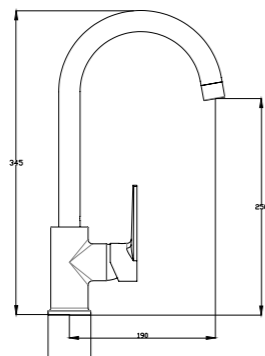

Single lever above counter kitchen sink mixer / brass body, zinc handle / Ø35mm ceramic cartridge /with aerator / surface treatment available with electro-plating, painting, electro-coating, PVD etc.