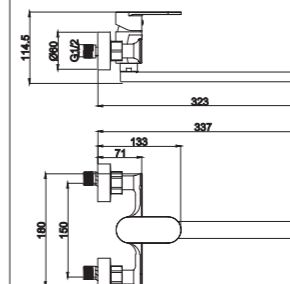

Single lever wall-mounted bath & basin mixer / brass body, zinc handle / ø35mm ceramic cartridge /s/s spout with aerator / surface treatment available with electro-plating, painting, electro-coating, PVD etc.