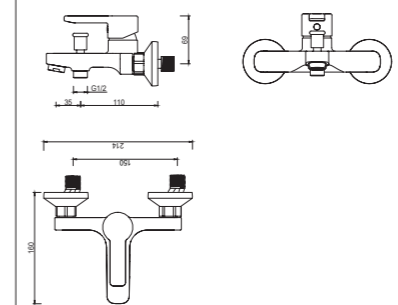

Single lever wall-mounted bath & shower mixer with sliding shower kit /brass body, zinc handle / Ø35mm ceramic cartridge /with aerator / 1.5m shower hose / 3-function handshower / wall-mounted sliding bar / surface treatment available with electro-plating, painting, electro-coating, PVD etc.