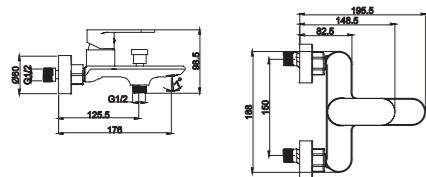

2012-10

2012 series, compact and sleek design

Single lever wall-mounted bath & shower mixer with diverter / brass body, zinc handle / ø35mm ceramic cartridge /with aerator / surface treatment available with electro-plating, painting, electro-coating, PVD etc.