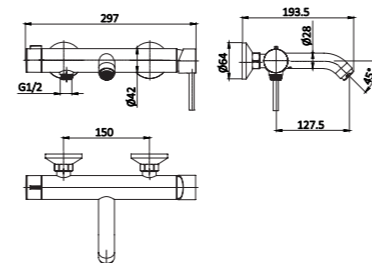

3375S-10

3375S series, stainless steel 304 solid construction

Single lever wall-mounted bath & shower mixer with diverter / s/s 304 body, zinc handle / Ø35mm ceramic cartridge /with aerator / surface treatment available with electro-plating, painting, electro-coating, PVD etc.

3375S-20

3375S series, stainless steel 304 solid construction

Single lever wall-mounted shower mixer / s/s 304 body, zinc handle / Ø35mm ceramic cartridge / surface treatment available with electro-plating, painting, electro-coating, PVD etc.

3375S-30

3375S series, stainless steel 304 solid construction

Single lever above counter basin mixer / s/s 304 body, zinc handle / Ø25mm ceramic cartridge / with aerator / surface treatment available with electro-plating, painting, electro-coating, PVD etc.

3375S-10K1

3375S series, stainless steel 304 solid construction

Single lever wall-mounted bath & shower mixer with handshower kit / s/s 304 body, zinc handle / Ø35mm ceramic cartridge /with aerator / 1.5m shower hose / 3-function handshower / wall-mounted shower holder / surface treatment available with electro-plating, painting, electro-coating, PVD etc.

3375S-10K2

3375S series, stainless steel 304 solid construction

Single lever wall-mounted bath & shower mixer with sliding shower kit / s/s 304 body, zinc handle / Ø35mm ceramic cartridge /with aerator / 1.5m shower hose / 3-function handshower / wall-mounted sliding bar / surface treatment available with electro-plating, painting, electro-coating, PVD etc.

3375S-20K1

3375S series, stainless steel 304 solid construction