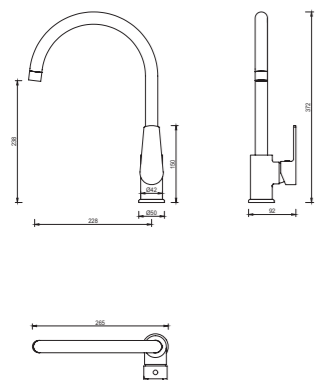

Single lever above counter kitchen sink mixer / brass body, zinc handle / Ø35mm ceramic cartridge /with aerator / surface treatment available with electro-plating, painting, electro-coating, PVD etc.