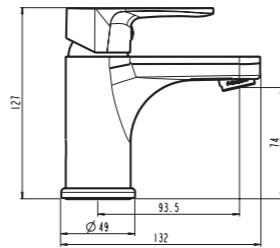

3177-10

3177 series, sleek and modern design

Single lever wall-mounted bath & shower mixer with diverter / brass body, zinc handle / Ø35mm ceramic cartridge /with aerator / surface treatment available with electro-plating, painting, electro-coating, PVD etc.

3177-20

3177 series, sleek and modern design

Single lever wall-mounted shower mixer / brass body, zinc handle / Ø35mm ceramic cartridge / surface treatment available with electro-plating, painting, electro-coating, PVD etc.

3177-30

3177 series, sleek and modern design

Single lever above counter basin mixer / brass body, zinc handle / Ø35mm ceramic cartridge / with aerator / surface treatment available with electro-plating, painting, electro-coating, PVD etc.

3177-10K1

3177 series, sleek and modern design

Single lever wall-mounted bath & shower mixer with handshower kit /brass body, zinc handle / Ø35mm ceramic cartridge /with aerator / 1.5m shower hose / 3-function handshower / wall-mounted shower holder / surface treatment available with electro-plating, painting, electro-coating, PVD etc.

3177-10K2

3177 series, sleek and modern design

Single lever wall-mounted bath & shower mixer with sliding shower kit /brass body, zinc handle / Ø35mm ceramic cartridge /with aerator / 1.5m shower hose / 3-function handshower / wall-mounted sliding bar / surface treatment available with electro-plating, painting, electro-coating, PVD etc.

3177-20K1

3177 series, sleek and modern design

Single lever wall-mounted shower mixer with handshower kit /brass body, zinc handle / Ø35mm ceramic cartridge /with aerator / 1.5m shower hose / 3-function handshower / wall-mounted shower holder / surface treatment available with electro-plating, painting, electro-coating, PVD etc.