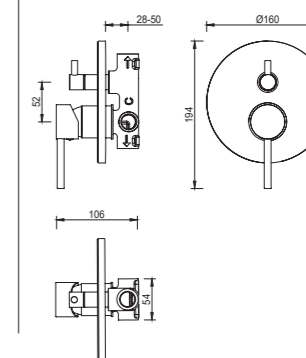

2011-23

2011 series, stainless steel 304 solid construction

Single lever embedded two-way shower mixer/ brass body, zinc handle / Ø35mm ceramic cartridge / with diverter/ surface treatment available with electro-plating, painting, electro-coating, PVD etc.