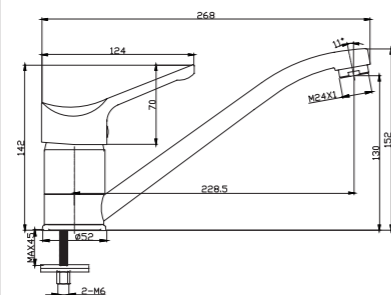

Single lever above counter kitchen sink mixer / brass body, zinc handle / Ø40mm ceramic cartridge /with aerator / surface treatment available with electro-plating, painting, electro-coating, PVD etc.