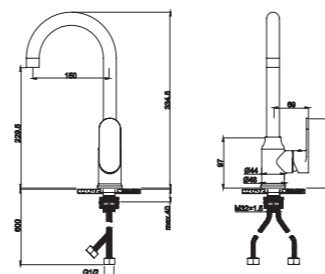

Single lever above counter kitchen sink mixer / brass body, zinc handle / ø35mm ceramic cartridge /s/s spout with aerator / surface treatment available with electro-plating, painting, electro-coating, PVD etc.