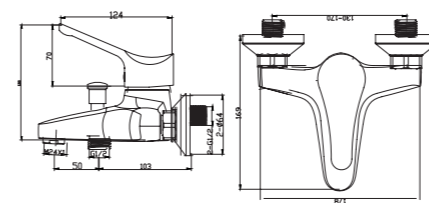

4134-10K1

4134 series, sleek and modern design

Single lever wall-mounted bath & shower mixer with handshower kit /brass body, zinc handle / Ø35mm ceramic cartridge /with aerator / 1.5m shower hose / 3-function handshower / wall-mounted shower holder / surface treatment available with electro-plating, painting, electro-coating, PVD etc.