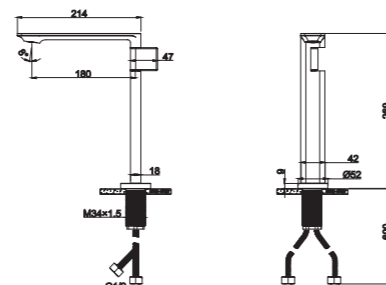

2093-31

2093 series, sleek and stylish design, cold-open, energy-saving

Single lever above counter vessel basin mixer / brass body, zinc handle / cold-open 90° ceramic cartridge /with aerator / surface treatment available with electro-plating, painting, electro-coating, PVD etc.