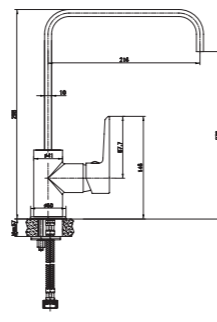

Single lever above counter kitchen sink mixer / brass body, zinc handle / Ø35mm ceramic cartridge /with aerator / surface treatment available with electro-plating, painting, electro-coating, PVD etc.