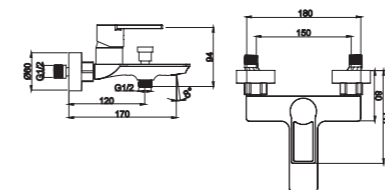

2065-10

2065 series, sleek and modern design

Single lever wall-mounted bath & shower mixer with diverter / brass body, zinc handle / $\varnothing 35$ mm ceramic cartridge /with aerator / surface treatment available with electro-plating, painting, electro-coating, PVD etc.

2065-20

2065 series, sleek and modern design

Single lever wall-mounted shower mixer / brass body, zinc handle / $\varnothing 35$ mm ceramic cartridge / surface treatment available with electro-plating, painting, electro-coating, PVD etc.

2065-30

2065 series, sleek and modern design

Single lever above counter basin mixer / brass body, zinc handle / $\varnothing 26$ mm ceramic cartridge / with aerator / surface treatment available with electro-plating, painting, electro-coating, PVD etc.

2065-10K2

2065 series, sleek and modern design

Single lever wall-mounted bath & shower mixer with sliding shower kit / brass body, zinc handle / $\varnothing 35$ mm ceramic cartridge /with aerator / 1.5m shower hose / 3-function handshower / wall-mounted sliding bar / surface treatment available with electro-plating, painting, electro-coating, PVD etc.

2065-20K1

2065 series, sleek and modern design

Single lever wall-mounted shower mixer with handshower kit / brass body, zinc handle / $\varnothing 35$ mm ceramic cartridge /with aerator / 1.5m shower hose / 3-function handshower / wall-mounted shower holder / surface treatment available with electro-plating, painting, electro-coating, PVD etc.

2065-20K2

2065 series, sleek and modern design