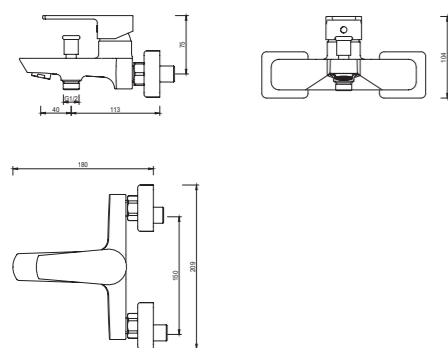

3080-10

3080 series, sleek and modern design

Single lever wall-mounted bath & shower mixer with diverter / brass body, zinc handle / Ø35mm ceramic cartridge /with aerator / surface treatment available with electro-plating, painting, electro-coating, PVD etc.