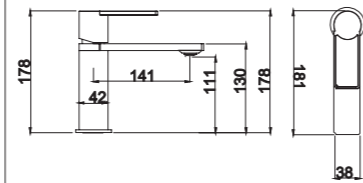

Single lever above counter basin mixer / brass body, zinc handle / $\varnothing 26$ mm ceramic cartridge / with aerator / surface treatment available with electro-plating, painting, electro-coating, PVD etc.