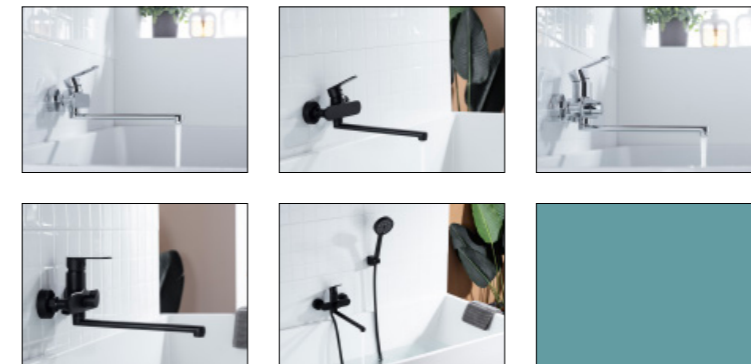

COST-EFFECTIVE

The product's standout feature lies in its unbeatable value for money. Offering a premium look and feel at an affordable price, it provides customers with a cost-effective solution without compromising on quality.

Whether you're renovating your home or simply upgrading your fixtures, this faucet is the perfect choice. Its exceptional blend of affordability, aesthetics, and durability makes it the ideal option for those seeking a high-quality product that won't break the bank. Experience the perfect harmony between cost and beauty with this remarkable faucet.