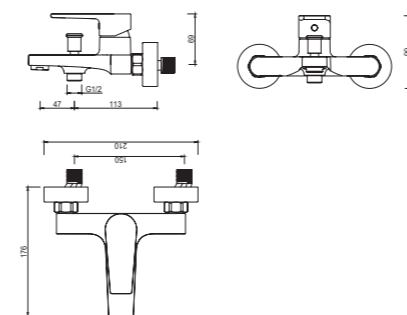

Single lever wall-mounted bath & shower mixer with handshower kit /brass body, zinc handle / Ø35mm ceramic cartridge /with aerator / 1.5m shower hose / 3-function handshower / wall-mounted shower holder / surface treatment available with electro-plating, painting, electro-coating, PVD etc.