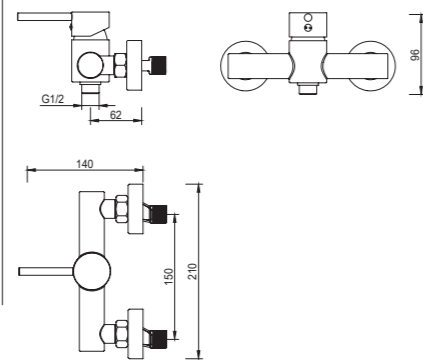

2011-20

2011 series, stainless steel 304 solid construction

Single lever wall-mounted shower mixer / s/s 304 body, zinc handle / Ø35mm ceramic cartridge / surface treatment available with electro-plating, painting, electro-coating, PVD etc.