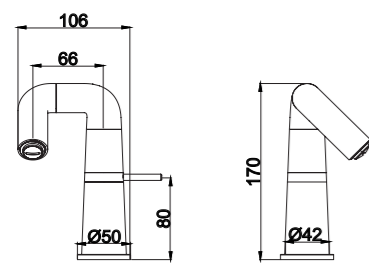

2047-30

2047 series, stylish design, cold-open, energy saving

Single lever above counter basin mixer / brass body, zinc handle / cold-open 90° ceramic cartridge / 360° swivel spout with aerator / surface treatment available with electro-plating, painting, electro-coating, PVD etc.