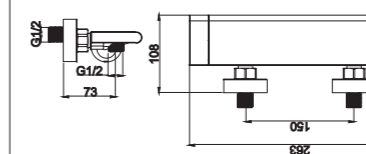

2078-30

2078 series, sleek and stylish design, cold-open, energy-saving

Single lever above counter basin mixer / brass body, zinc handle / cold-open 90° ceramic cartridge /with aerator / surface treatment available with electro-plating, painting, electro-coating, PVD etc.

2078-31

2078 series, sleek and stylish design, cold-open, energy-saving

Single lever above counter vessel basin mixer / brass body, zinc handle / cold-open 90° ceramic cartridge /with aerator / surface treatment available with electro-plating, painting, electro-coating, PVD etc.

2093-10

2093 series, sleek and stylish design, cold-open, energy-saving

Single lever wall-mounted bath & shower mixer with diverter / brass body, zinc handle / cold-open 90° ceramic cartridge /with aerator / surface treatment available with electro-plating, painting, electro-coating, PVD etc.

2093-40

2093 series, sleek and stylish design, cold-open, energy-saving

Single lever above counter bidet mixer / brass body, zinc handle / cold-open 90° ceramic cartridge /with 360° aerator / surface treatment available with electro-plating, painting, electro-coating, PVD etc.

2093-50

2093 series, sleek and stylish design, cold-open, energy-saving

Single lever above counter kitchen sink mixer / brass body, zinc handle / cold-open 90° ceramic cartridge /s/s spout with aerator / surface treatment available with electro-plating, painting, electro-coating, PVD etc.

2093-10K1

2093 series, sleek and stylish design, cold-open, energy-saving