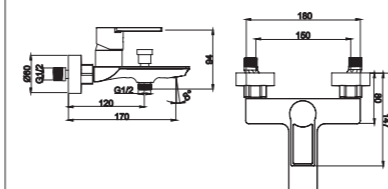

2065-10

2065 series, sleek and modern design

Single lever wall-mounted bath & shower mixer with diverter / brass body, zinc handle / $\varnothing 35$ mm ceramic cartridge /with aerator / surface treatment available with electro-plating, painting, electro-coating, PVD etc.

2065-20

2065 series, sleek and modern design

Single lever wall-mounted shower mixer / brass body, zinc handle / $\varnothing 35$ mm ceramic cartridge / surface treatment available with electro-plating, painting, electro-coating, PVD etc.

2065-30

2065 series, sleek and modern design

Single lever above counter basin mixer / brass body, zinc handle / $\varnothing 26$ mm ceramic cartridge / with aerator / surface treatment available with electro-plating, painting, electro-coating, PVD etc.

2065-10K2

2065 series, sleek and modern design

Single lever wall-mounted bath & shower mixer with sliding shower kit / brass body, zinc handle / $\varnothing 35$ mm ceramic cartridge /with aerator / 1.5m shower hose / 3-function handshower / wall-mounted sliding bar / surface treatment available with electro-plating, painting, electro-coating, PVD etc.

2065-20K1

2065 series, sleek and modern design

Single lever wall-mounted shower mixer with handshower kit / brass body, zinc handle / $\varnothing 35$ mm ceramic cartridge /with aerator / 1.5m shower hose / 3-function handshower / wall-mounted shower holder / surface treatment available with electro-plating, painting, electro-coating, PVD etc.

2065-20K2

2065 series, sleek and modern design