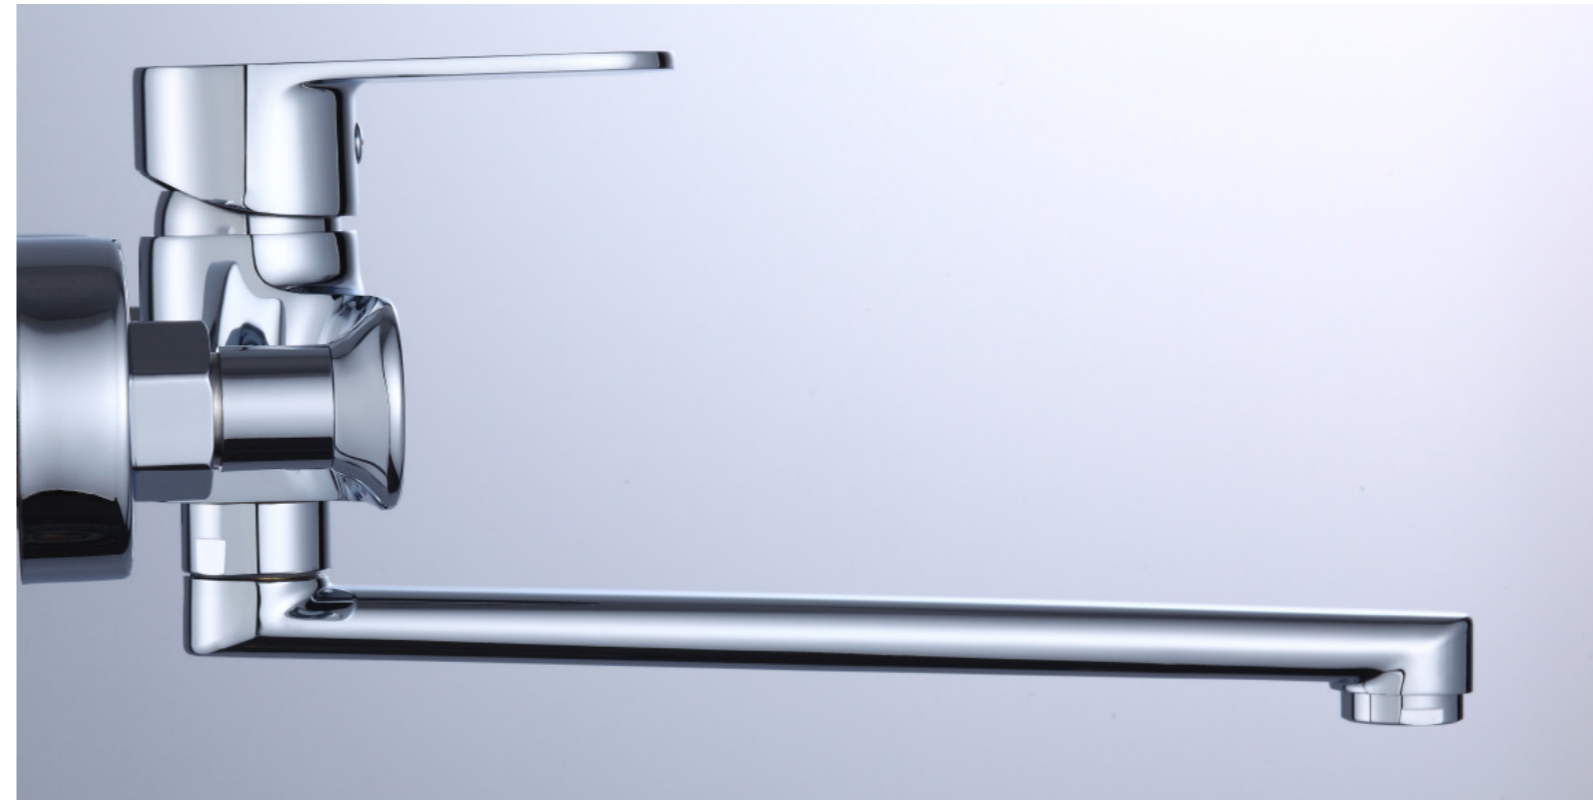

COST-EFFECTIVE

The product's standout feature lies in its unbeatable value for money. Offering a premium look and feel at an affordable price, it provides customers with a cost-effective solution without compromising on quality.

Whether you're renovating your home or simply upgrading your fixtures, this faucet is the perfect choice. Its exceptional blend of affordability, aesthetics, and durability makes it the ideal option for those seeking a high-quality product that won't break the bank. Experience the perfect harmony between cost and beauty with this remarkable faucet.