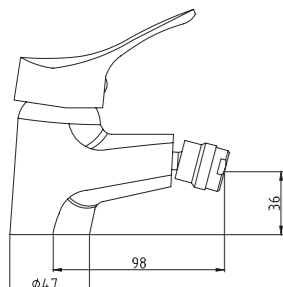

4134-40

4134 series, sleek and modern design

Single lever above counter bidet mixer / brass body, zinc handle / Ø40mm ceramic cartridge / with 360° aerator / surface treatment available with electro-plating, painting, electro-coating, PVD etc.