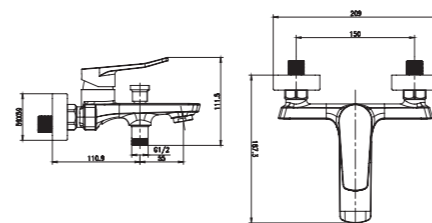

3074-10

3074 series, sleek and modern design

Single lever wall-mounted bath & shower mixer with diverter / brass body, zinc handle / Ø35mm ceramic cartridge /with aerator / surface treatment available with electro-plating, painting, electro-coating, PVD etc.

3074-20

3074 series, sleek and modern design

Single lever wall-mounted shower mixer / brass body, zinc handle / Ø35mm ceramic cartridge / surface treatment available with electro-plating, painting, electro-coating, PVD etc.

3074-30

3074 series, sleek and modern design

Single lever above counter basin mixer / brass body, zinc handle / Ø35mm ceramic cartridge / with aerator / surface treatment available with electro-plating, painting, electro-coating, PVD etc.

3074-10K1

3074 series, sleek and modern design

Single lever wall-mounted bath & shower mixer with handshower kit /brass body, zinc handle / Ø35mm ceramic cartridge /with aerator / 1.5m shower hose / 3-function handshower / wall-mounted shower holder / surface treatment available with electro-plating, painting, electro-coating, PVD etc.

3074-10K2

3074 series, sleek and modern design

Single lever wall-mounted bath & shower mixer with sliding shower kit /brass body, zinc handle / Ø35mm ceramic cartridge /with aerator / 1.5m shower hose / 3-function handshower / wall-mounted sliding bar / surface treatment available with electro-plating, painting, electro-coating, PVD etc.

3074-20K1

3074 series, sleek and modern design

Single lever wall-mounted shower mixer with handshower kit /brass body, zinc handle / Ø35mm ceramic cartridge /with aerator / 1.5m shower hose / 3-function handshower / wall-mounted shower holder / surface treatment available with electro-plating, painting, electro-coating, PVD etc.