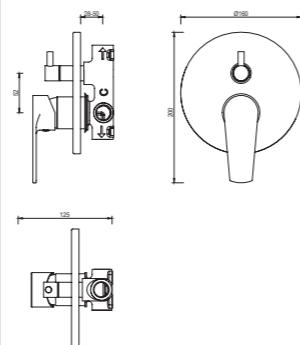

3080-23

3080 series, sleek and modern design

Single lever embeded two-way shower mixer/ brass body, zinc handle / Ø35mm ceramic cartridge / with diverter/ surface treatment available with electro-plating, painting, electro-coating, PVD etc.