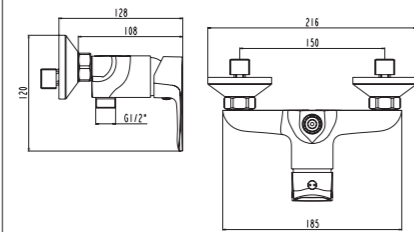

3177-10

3177 series, sleek and modern design

Single lever wall-mounted bath & shower mixer with diverter / brass body, zinc handle / Ø35mm ceramic cartridge /with aerator / surface treatment available with electro-plating, painting, electro-coating, PVD etc.

3177-20

3177 series, sleek and modern design

Single lever wall-mounted shower mixer / brass body, zinc handle / Ø35mm ceramic cartridge / surface treatment available with electro-plating, painting, electro-coating, PVD etc.

3177-30

3177 series, sleek and modern design

Single lever above counter basin mixer / brass body, zinc handle / Ø35mm ceramic cartridge / with aerator / surface treatment available with electro-plating, painting, electro-coating, PVD etc.

3177-10K1

3177 series, sleek and modern design

Single lever wall-mounted bath & shower mixer with handshower kit /brass body, zinc handle / Ø35mm ceramic cartridge /with aerator / 1.5m shower hose / 3-function handshower / wall-mounted shower holder / surface treatment available with electro-plating, painting, electro-coating, PVD etc.

3177-10K2

3177 series, sleek and modern design

Single lever wall-mounted bath & shower mixer with sliding shower kit /brass body, zinc handle / Ø35mm ceramic cartridge /with aerator / 1.5m shower hose / 3-function handshower / wall-mounted sliding bar / surface treatment available with electro-plating, painting, electro-coating, PVD etc.

3177-20K1

3177 series, sleek and modern design

Single lever wall-mounted shower mixer with handshower kit /brass body, zinc handle / Ø35mm ceramic cartridge /with aerator / 1.5m shower hose / 3-function handshower / wall-mounted shower holder / surface treatment available with electro-plating, painting, electro-coating, PVD etc.