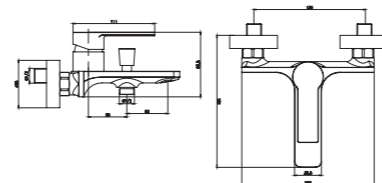

3378-10

3378 series, sleek and modern design

Single lever wall-mounted bath & shower mixer with diverter / brass body, zinc handle / Ø35mm ceramic cartridge /with aerator / surface treatment available with electro-plating, painting, electro-coating, PVD etc.

3378-20

3378 series, sleek and modern design

Single lever wall-mounted shower mixer / brass body, zinc handle / Ø35mm ceramic cartridge / surface treatment available with electro-plating, painting, electro-coating, PVD etc.

3378-30

3378 series, sleek and modern design

Single lever above counter basin mixer / brass body, zinc handle / Ø35mm ceramic cartridge / with aerator / surface treatment available with electro-plating, painting, electro-coating, PVD etc.

3378-10K1

3378 series, sleek and modern design

Single lever wall-mounted bath & shower mixer with handshower kit /brass body, zinc handle / Ø35mm ceramic cartridge /with aerator / 1.5m shower hose / 3-function handshower / wall-mounted shower holder / surface treatment available with electro-plating, painting, electro-coating, PVD etc.

3378-10K2

3378 series, sleek and modern design

Single lever wall-mounted bath & shower mixer with sliding shower kit /brass body, zinc handle / Ø35mm ceramic cartridge /with aerator / 1.5m shower hose / 3-function handshower / wall-mounted sliding bar / surface treatment available with electro-plating, painting, electro-coating, PVD etc.

3378-20K1

3378 series, sleek and modern design

Single lever wall-mounted shower mixer with handshower kit /brass body, zinc handle / Ø35mm ceramic cartridge /with aerator / 1.5m shower hose / 3-function handshower / wall-mounted shower holder / surface treatment available with electro-plating, painting, electro-coating, PVD etc.