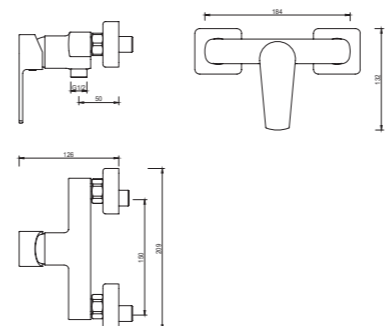

3080-20K2

3080 series, sleek and modern design

Single lever wall-mounted shower mixer with sliding shower kit /brass body, zinc handle / Ø35mm ceramic cartridge /with aerator / 1.5m shower hose / 3-function handshower / wall-mounted sliding bar / surface treatment available with electro-plating, painting, electro-coating, PVD etc.