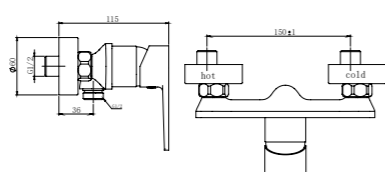

Single lever wall-mounted shower mixer / brass body, zinc handle / Ø35mm ceramic cartridge / surface treatment available with electro-plating, painting, electro-coating, PVD etc.