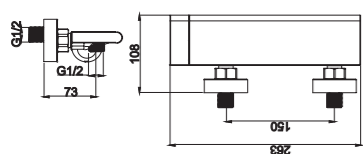

Single lever wall-mounted shower mixer / brass body, zinc handle / cold-open 90° ceramic cartridge / surface treatment available with electro-plating, painting, electro-coating, PVD etc.