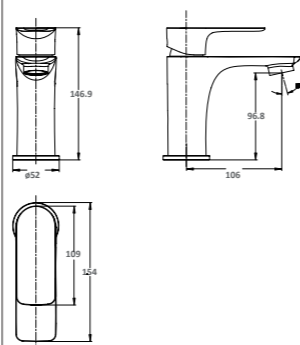

3165-30

3165 series, sleek and modern design

Single lever above counter basin mixer / brass body, zinc handle / Ø35mm ceramic cartridge / with aerator / surface treatment available with electro-plating, painting, electro-coating, PVD etc.