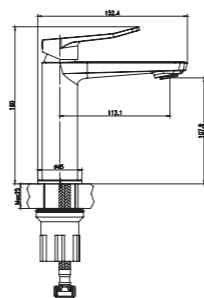

Single lever above counter basin mixer / brass body, zinc handle / Ø35mm ceramic cartridge / with aerator / surface treatment available with electro-plating, painting, electro-coating, PVD etc.